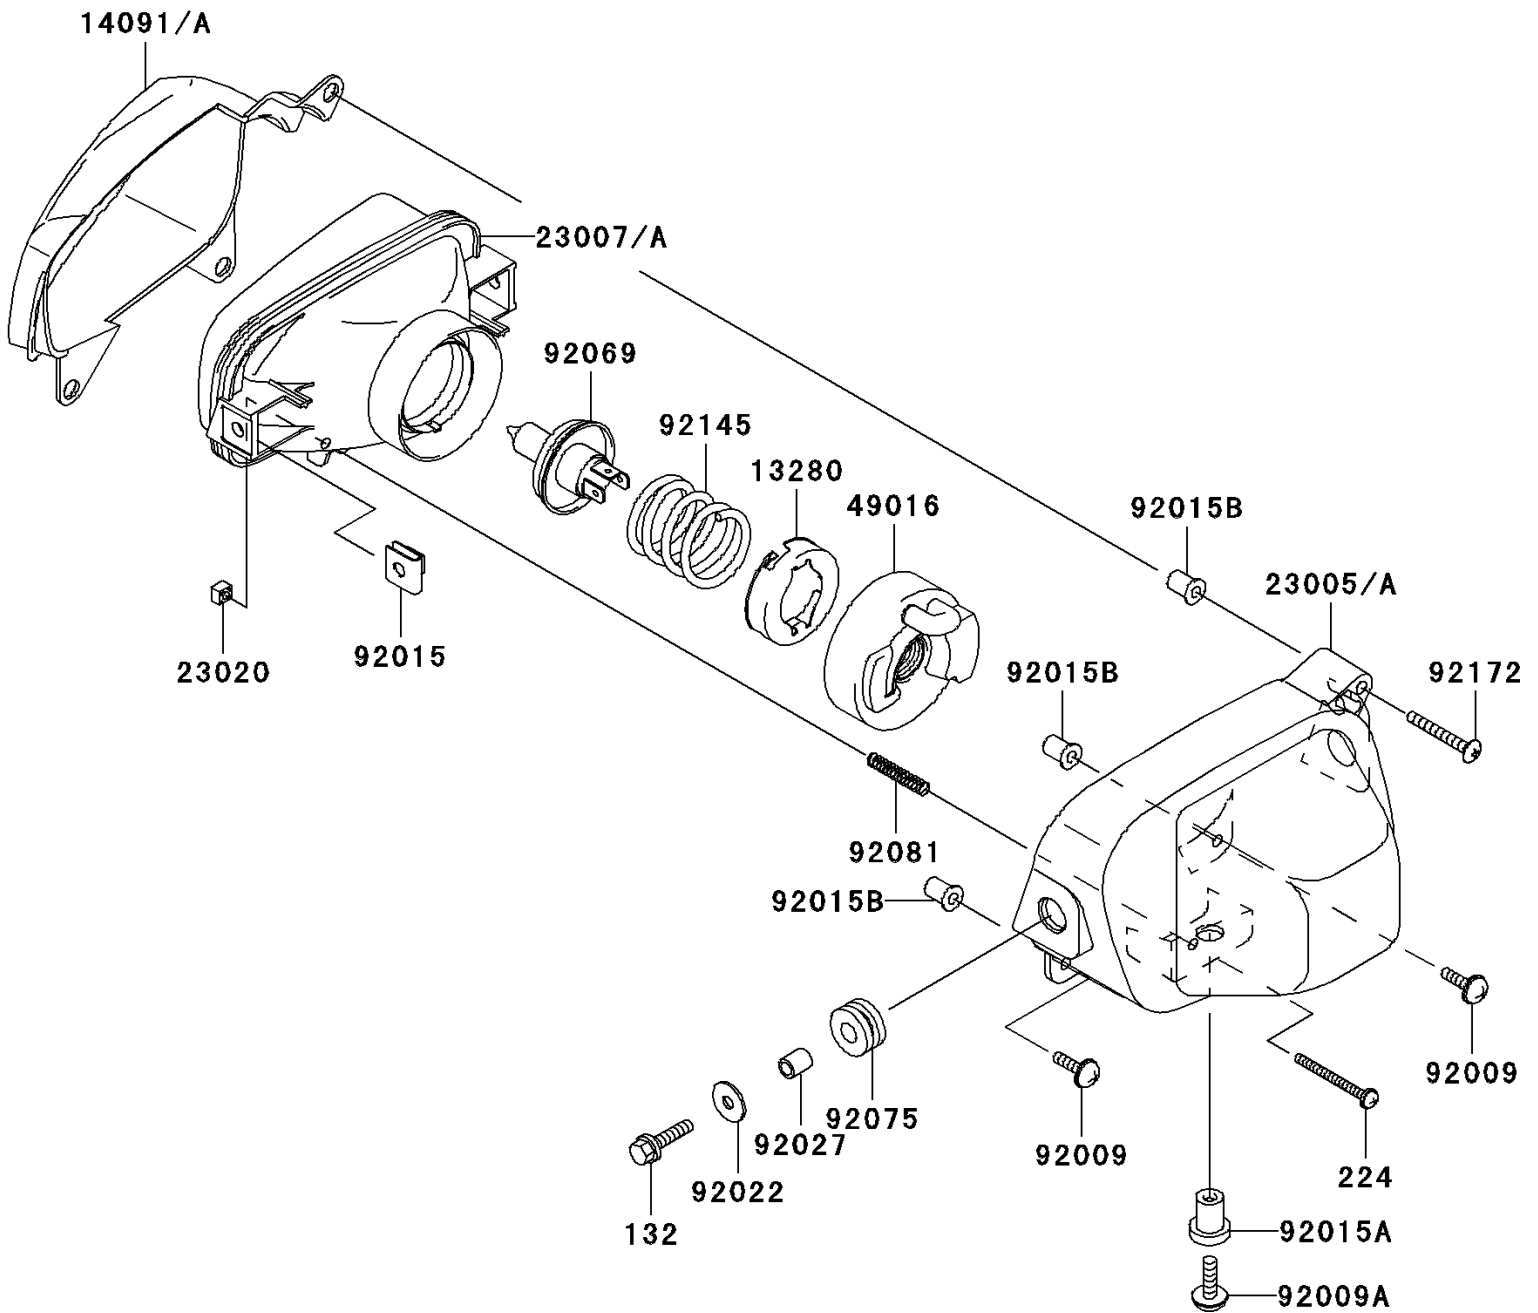

2004 KFX[®]700 PARTS DIAGRAM

Headlight(s)

F2710

2004 KFX®700 PARTS LIST

Headlight(s)

ITEM NAME	PART NUMBER	QUANTITY
BOLT-FLANGED-SMALL,6X25 (Ref # 132)	132H0625	1
SCREW-PAN-WP-CROS (Ref # 224)	224D0445	1
HOLDER,BULB SETTING (Ref # 13280)	13280-1198	1
COVER,HEAD LAMP GRILL,LH,BLACK (Ref # 14091)	14091-0061-6Z	1
COVER,HEAD LAMP GRILL,RH,BLACK (Ref # 14091A)	14091-0062-6Z	1
BODY-COMP-HEAD LAMP,LH (Ref # 23005)	23005-1180	1
BODY-COMP-HEAD LAMP,RH (Ref # 23005A)	23005-1181	1
LENS-COMP,HEAD LAMP,LH (Ref # 23007)	23007-1389	1
LENS-COMP,HEAD LAMP,RH (Ref # 23007A)	23007-1390	1
NUT,4MM,FOCUS ADJUST (Ref # 23020)	23020-018	1
COVER-SEAL,HEAD LAMP (Ref # 49016)	49016-1213	1
SCREW,5X16,BLACK (Ref # 92009)	92009-1654	1
SCREW,6X22 (Ref # 92009A)	92009-1664	1
NUT,6MM (Ref # 92015)	92015-1094	1
NUT,RUBBER,6MM (Ref # 92015A)	92015-1692	1
NUT,WELL,5MM (Ref # 92015B)	92015-1757	1
WASHER,6.5X20X1.6 (Ref # 92022)	92022-125	1
COLLAR,6.8X10X12 (Ref # 92027)	92027-162	1
BULB,12V 45/45W,T15 (Ref # 92069)	92069-1114	1
DAMPER (Ref # 92075)	92075-1690	1
SPRING,FOCUS ADJUST (Ref # 92081)	92081-1896	1
SPRING,BULB SETTING (Ref # 92145)	92145-1346	1
SCREW,5X40 (Ref # 92172)	92172-0063	1