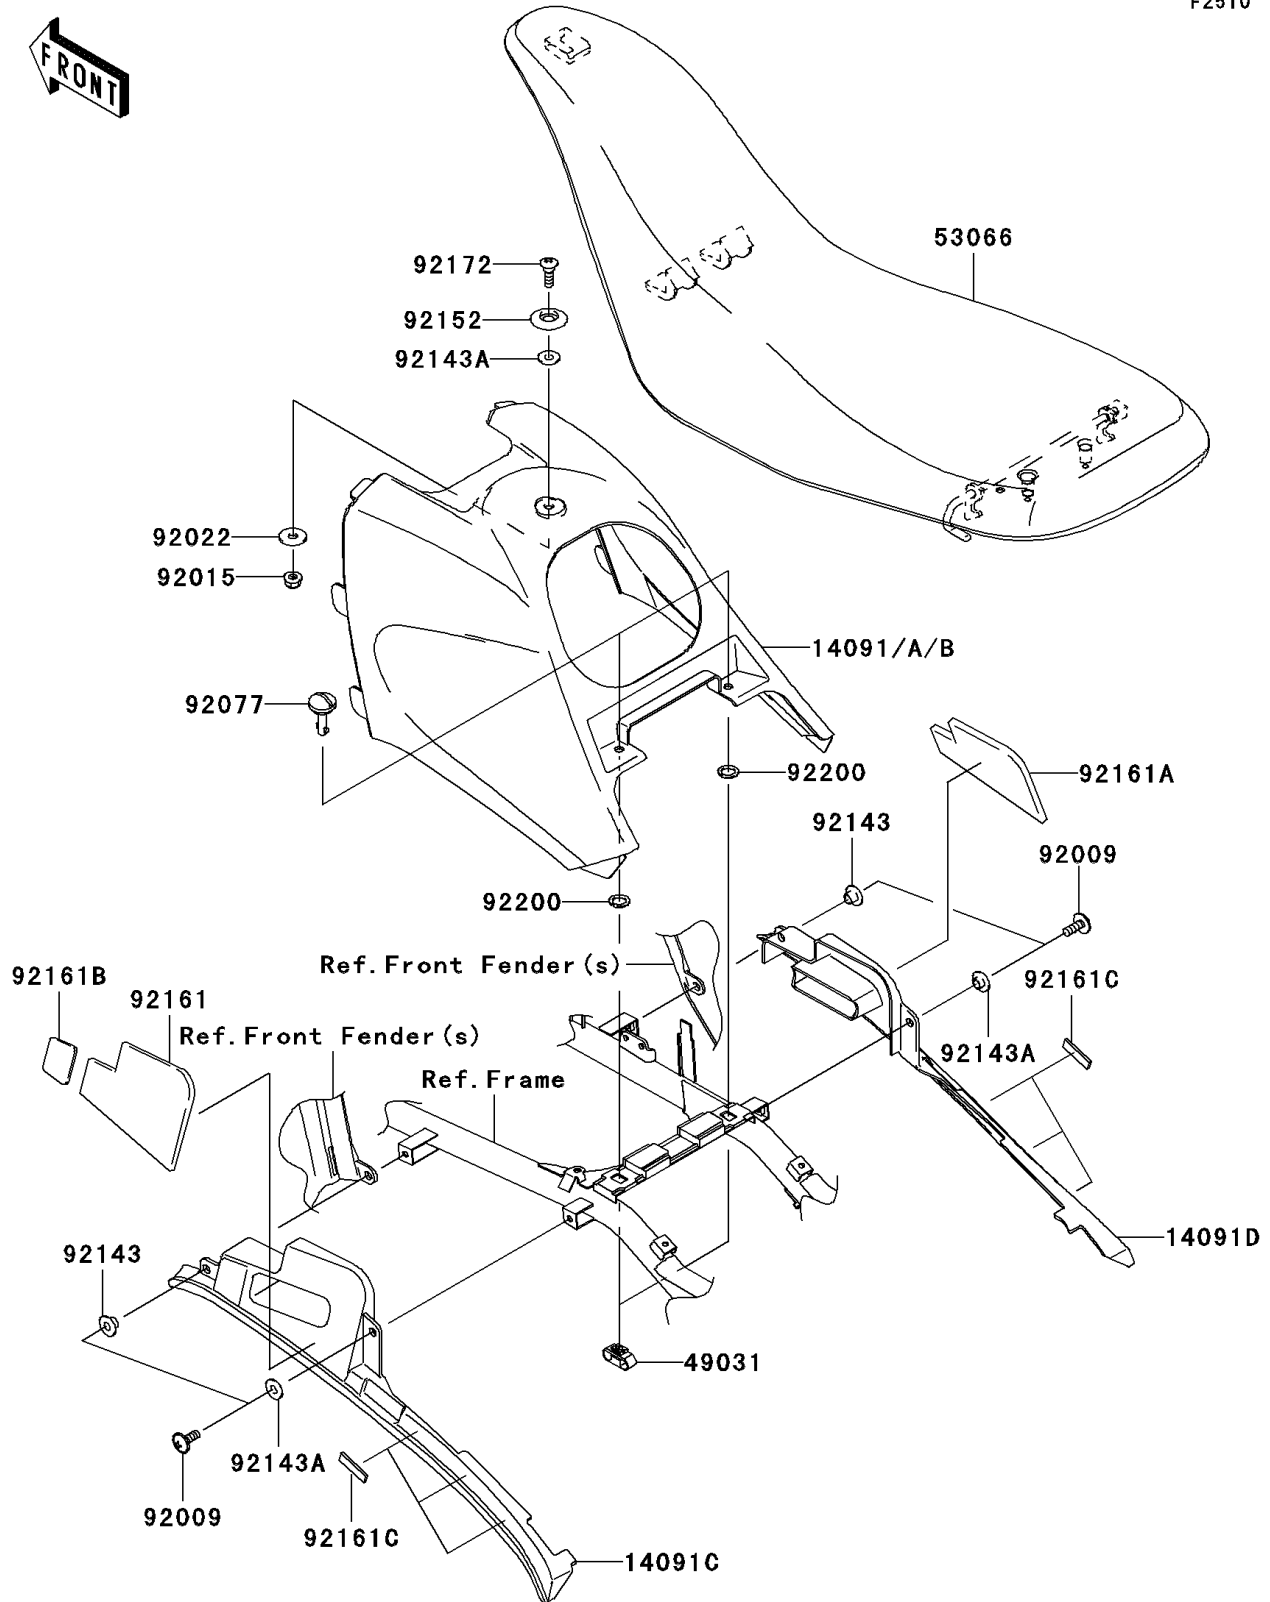

## 2004 KFX<sup>®</sup>700 PARTS DIAGRAM

Seat

F2510

## 2004 KFX®700 PARTS LIST

Seat

ITEM NAME	PART NUMBER	QUANTITY
COVER,AIR CLEANER,B.ORANGE (Ref # 14091)	14091-0075-268	1
COVER,AIR CLEANER,L.GREEN (Ref # 14091B)	14091-0075-6W	1
COVER,SIDE,LH,F.BLACK (Ref # 14091C)	14091-0089-6Z	1
COVER,SIDE,RH,F.BLACK (Ref # 14091D)	14091-0090-6Z	1
LATCH (Ref # 49031)	49031-1060	1
SEAT-ASSY,BLACK (Ref # 53066)	53066-0003-MA	1
SCREW,6X16 (Ref # 92009)	92009-1621	1
NUT,LOCK,FLANGED,6MM (Ref # 92015)	92015-1603	1
WASHER,6.5X20X1.6 (Ref # 92022)	92022-125	1
KNOB (Ref # 92077)	92077-1129	1
COLLAR (Ref # 92143)	92143-1057	1
COLLAR (Ref # 92143A)	92143-1087	1
COLLAR (Ref # 92152)	92152-1346	1
DAMPER,SIDE COVER,LH (Ref # 92161)	92161-0059	1
DAMPER,SIDE COVER,RH (Ref # 92161A)	92161-0060	1
DAMPER,SIDE COVER (Ref # 92161B)	92161-0061	1
DAMPER (Ref # 92161C)	92161-0090	1
SCREW,6X19.5 (Ref # 92172)	92172-0062	1
WASHER (Ref # 92200)	92200-1578	1