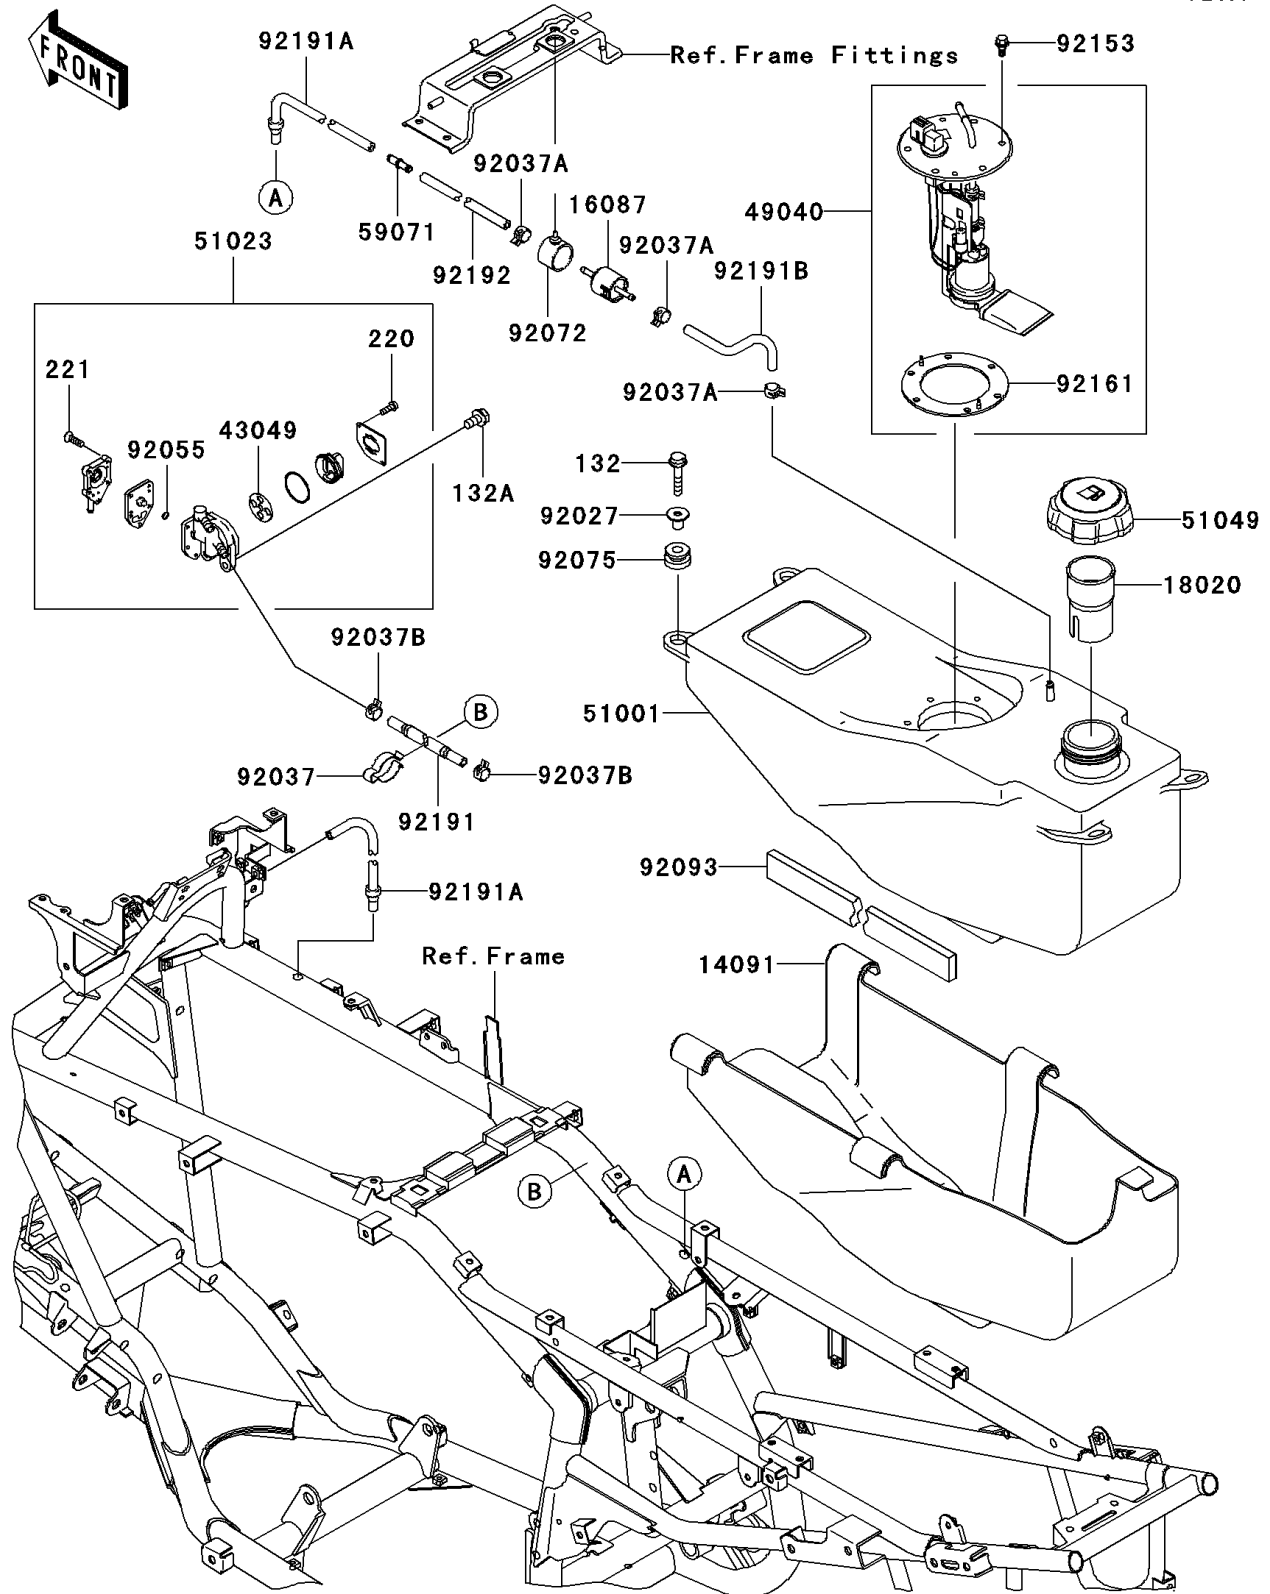

2004 KFX[®]700 PARTS DIAGRAM

Fuel Tank

F2410

2004 KFX®700 PARTS LIST

Fuel Tank

ITEM NAME	PART NUMBER	QUANTITY
BOLT-FLANGED-SMALL (Ref # 132)	132G0630	1
BOLT-FLANGED-SMALL (Ref # 132A)	132J0612	1
SCREW-PAN-CROS (Ref # 220)	220B0308	1
SCREW-CSK-CROS,4X14 (Ref # 221)	221B0414	1
COVER,FUEL TANK (Ref # 14091)	14091-1513	1
VALVE-CHECK (Ref # 16087)	16087-1054	1
BAFFLE (Ref # 18020)	18020-1307	1
PACKING (Ref # 43049)	43049-1103	1
PUMP-FUEL (Ref # 49040)	49040-1080	1
TANK-COMP-FUEL (Ref # 51001)	51001-0013	1
TAP-ASSY,FUEL (Ref # 51023)	51023-1406	1
CAP-TANK,FUEL (Ref # 51049)	51049-1128	1
JOINT (Ref # 59071)	59071-3717	1
COLLAR,L=16.1 (Ref # 92027)	92027-1847	1
CLAMP (Ref # 92037)	92037-093	1
CLAMP,TUBE (Ref # 92037A)	92037-1461	1
CLAMP,TUBE (Ref # 92037B)	92037-1505	1
RING-O (Ref # 92055)	92055-1664	1
BAND (Ref # 92072)	92072-1438	1
DAMPER (Ref # 92075)	92075-1787	1
SEAL (Ref # 92093)	92093-0007	1
BOLT,FLANGED,5MM (Ref # 92153)	92153-0361	1
DAMPER,FUEL PUMP (Ref # 92161)	92161-0027	1
TUBE,5.3X10.5X850 (Ref # 92191)	92191-0034	1
TUBE,TANK BREATHER (Ref # 92191A)	92191-1666	1
TUBE,CHECK VALVE-TANK (Ref # 92191B)	92191-1773	1
TUBE,JOINT-CHECK VALVE (Ref # 92192)	92192-0020	1