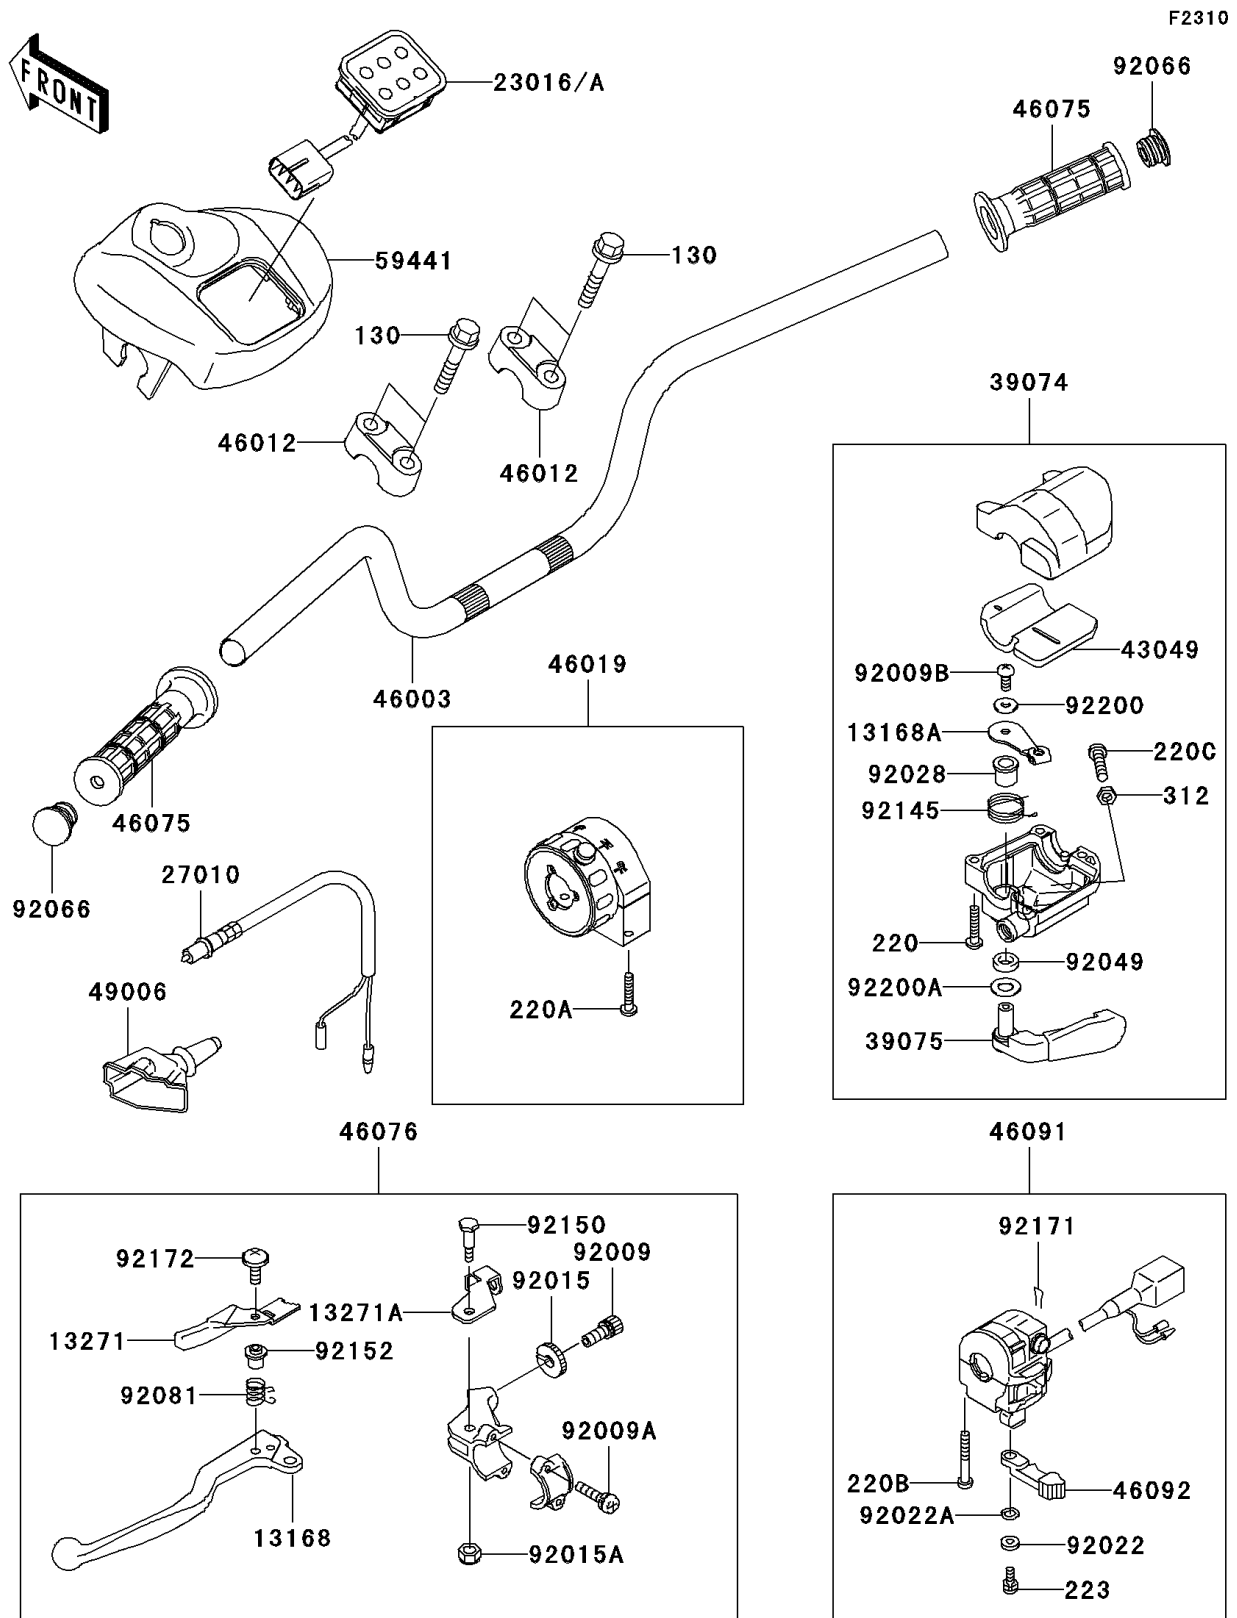

## 2004 KFX®700 PARTS DIAGRAM

Handlebar

## 2004 KFX®700 PARTS LIST

Handlebar

ITEM NAME	PART NUMBER	QUANTITY
LEVER,LH (Ref # 13168)	13168-0002	1
LEVER (Ref # 13168A)	13168-1715	1
PLATE,LEVER LOCK (Ref # 13271)	13271-0011	1
PLATE,LOCK (Ref # 13271A)	13271-1259	1
LAMP-ASSY (Ref # 23016)	23016-0001	1
SWITCH,BRAKE (Ref # 27010)	27010-1294	1
LEVER-ASSY-THROTTLE (Ref # 39074)	39074-0001	1
LEVER-THROTTLE (Ref # 39075)	39075-1062	1
PACKING (Ref # 43049)	43049-1088	1
HANDLE,G.GRAY (Ref # 46003)	46003-0001-HN	1
HOLDER-HANDLE (Ref # 46012)	46012-1168	1
GRIP-ASSY,SHIFT CONTROL (Ref # 46019)	46019-1122	1
GRIP (Ref # 46075)	46075-1210	1
LEVER-ASSY-GRIP,LH (Ref # 46076)	46076-1258	1
HOUSING-ASSY-CONTROL,LH (Ref # 46091)	46091-1848	1
LEVER-GRIP,CHOKE (Ref # 46092)	46092-1217	1
BOOT (Ref # 49006)	49006-1261	1
COVER-HANDLE,BLACK (Ref # 59441)	59441-1173-6D	1
SCREW,CABLE ADJUST,8MM (Ref # 92009)	92009-1435	1
SCREW,6X20 (Ref # 92009A)	92009-1841	1
SCREW (Ref # 92009B)	92009-1959	1
NUT,CABLE ADJUST LOCK,8MM (Ref # 92015)	92015-1596	1
NUT (Ref # 92015A)	92015-1829	1
WASHER,5MM (Ref # 92022)	92022-1837	1
WASHER,WAVE,5MM (Ref # 92022A)	92022-1838	1
BUSHING (Ref # 92028)	92028-1986	1
SEAL-OIL (Ref # 92049)	92049-1578	1
PLUG (Ref # 92066)	92066-1550	1
SPRING,LOCK RETURN (Ref # 92081)	92081-1358	1

## 2004 KFX®700 PARTS LIST

Handlebar

ITEM NAME	PART NUMBER	QUANTITY
SPRING (Ref # 92145)	92145-1392	1
BOLT (Ref # 92150)	92150-1420	1
COLLAR (Ref # 92152)	92152-1176	1
CLAMP,CLIP (Ref # 92171)	92171-1095	1
SCREW,5X20 (Ref # 92172)	92172-0078	1
WASHER (Ref # 92200)	92200-1558	1
WASHER (Ref # 92200A)	92200-1559	1
BOLT-FLANGED (Ref # 130)	130P0860	1
SCREW-PAN-CROS (Ref # 220)	220C0520	1
SCREW-PAN-CROS (Ref # 220A)	220C0525	1
SCREW-PAN-CROS (Ref # 220B)	220C0535	1
SCREW-PAN-CROS,6X25,BLACK (Ref # 220C)	220C0625	1
SCREW-PAN-WS-CROS (Ref # 223)	223C0512	1
NUT-HEX,6MM,BLACK (Ref # 312)	312C0600	1