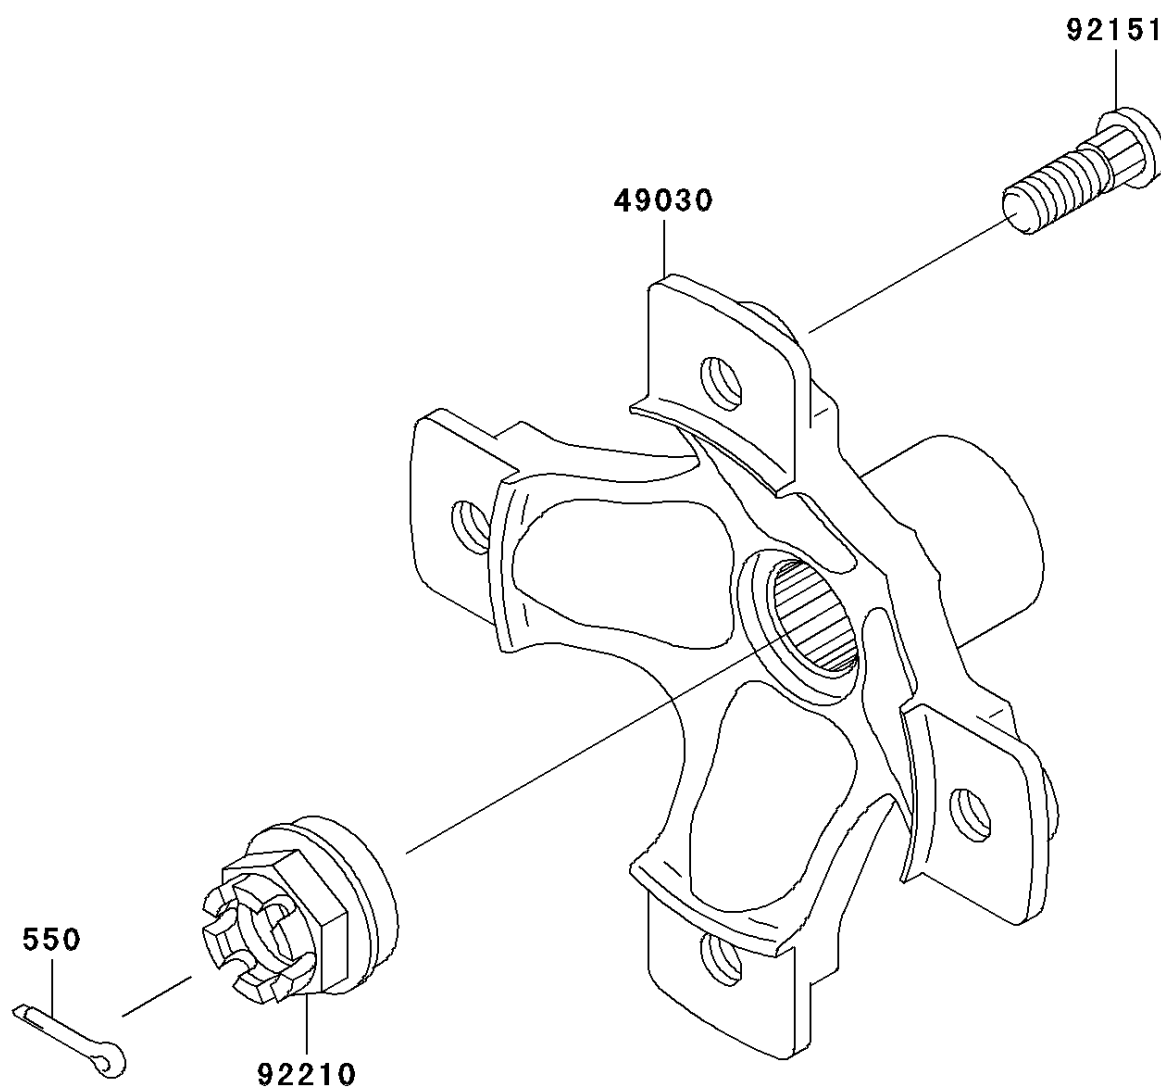

## 2004 KFX®700 PARTS DIAGRAM

Rear Hub

F2240

## 2004 KFX®700 PARTS LIST

Rear Hub

ITEM NAME	PART NUMBER	QUANTITY
PIN-COTTER,4.0X25 (Ref # 550)	550D4025	1
HUB,RR (Ref # 49030)	49030-1140	1
BOLT,10X29.5 (Ref # 92151)	92151-1392	1
NUT,CASTLE,20MM (Ref # 92210)	92210-1381	1