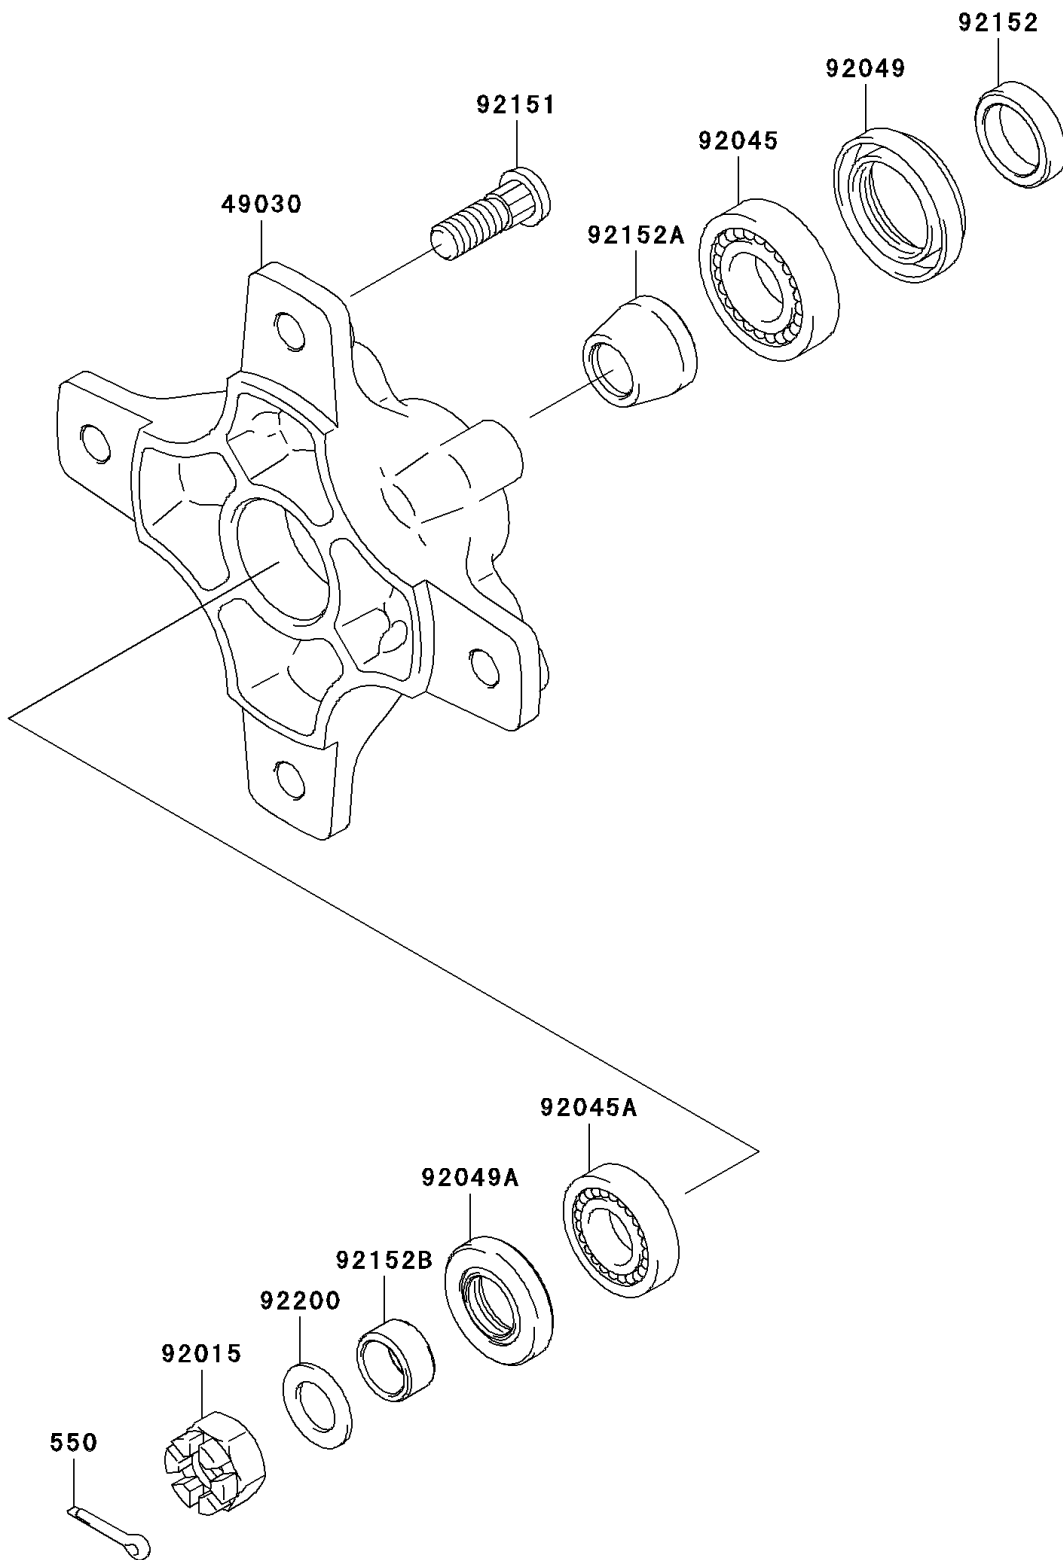

2004 KFX®700 PARTS DIAGRAM

Front Hub

F2230

2004 KFX®700 PARTS LIST

Front Hub

ITEM NAME	PART NUMBER	QUANTITY
PIN-COTTER,3.0X30 (Ref # 550)	550D3030	1
HUB,FR (Ref # 49030)	49030-1142	1
NUT,CASTLE,14MM (Ref # 92015)	92015-1765	1
BEARING-BALL,60042RD (Ref # 92045)	92045-3705	1
BEARING-BALL,62022RD (Ref # 92045A)	92045-3721	1
SEAL-OIL,MT028N1 (Ref # 92049)	92049-1612	1
SEAL-OIL,MHSA20X35X7 (Ref # 92049A)	92049-1613	1
BOLT,10X29.5 (Ref # 92151)	92151-1392	1
COLLAR,21.2X28X7 (Ref # 92152)	92152-1461	1
COLLAR (Ref # 92152A)	92152-1462	1
COLLAR,15.2X20X10 (Ref # 92152B)	92152-1463	1
WASHER,14.5X24X1.6 (Ref # 92200)	92200-1171	1