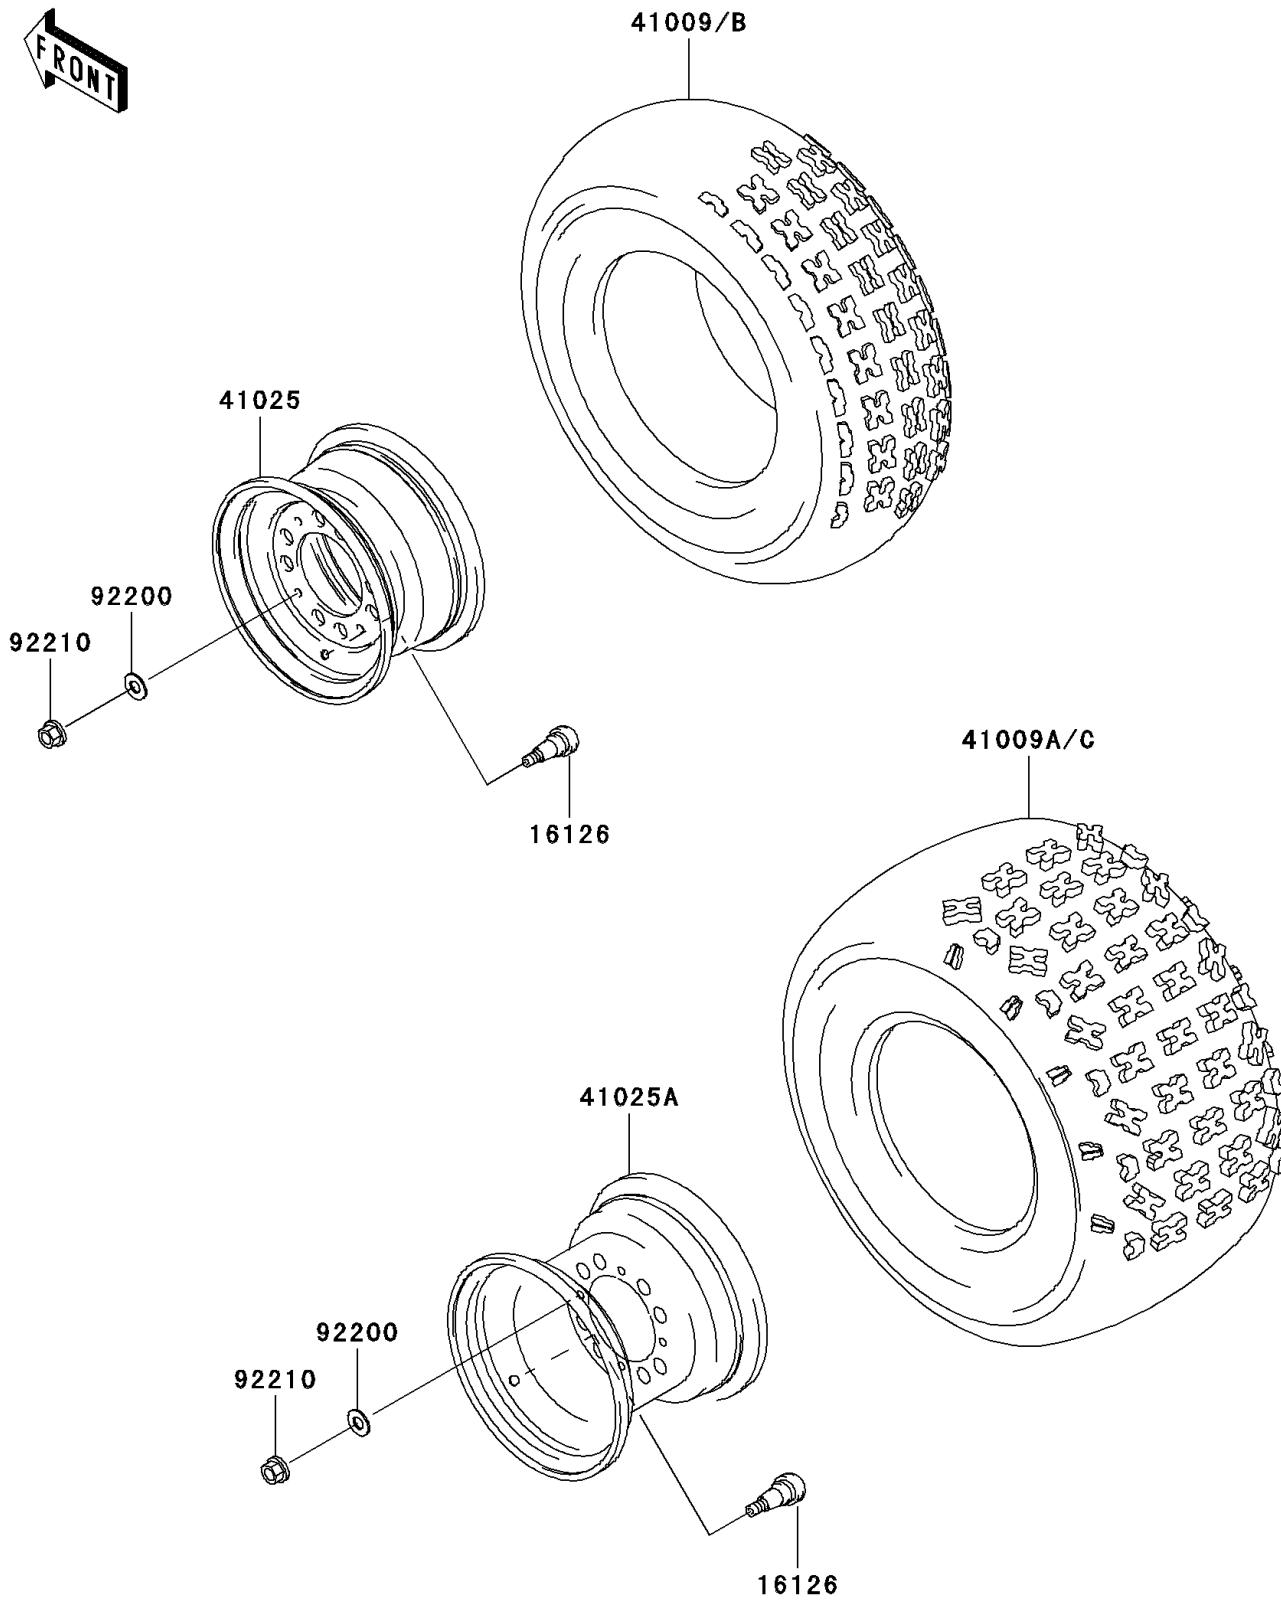

2004 KFX[®]700 PARTS DIAGRAM

Wheels/Tires

F2210

2004 KFX®700 PARTS LIST

Wheels/Tires

ITEM NAME	PART NUMBER	QUANTITY
VALVE (Ref # 16126)	16126-4001	1
TIRE,FR,AT22X7-10 (Ref # 41009)	41009-0006	1
TIRE,RR,AT22X11-10 (Ref # 41009A)	41009-0007	1
RIM,FR,10X5.5AT (Ref # 41025)	41025-0002	1
RIM,RR,10X8.5AT (Ref # 41025A)	41025-0003	1
WASHER,10.5X25X1.6 (Ref # 92200)	92200-1595	1
NUT,FLANGED,10MM (Ref # 92210)	92210-1325	1