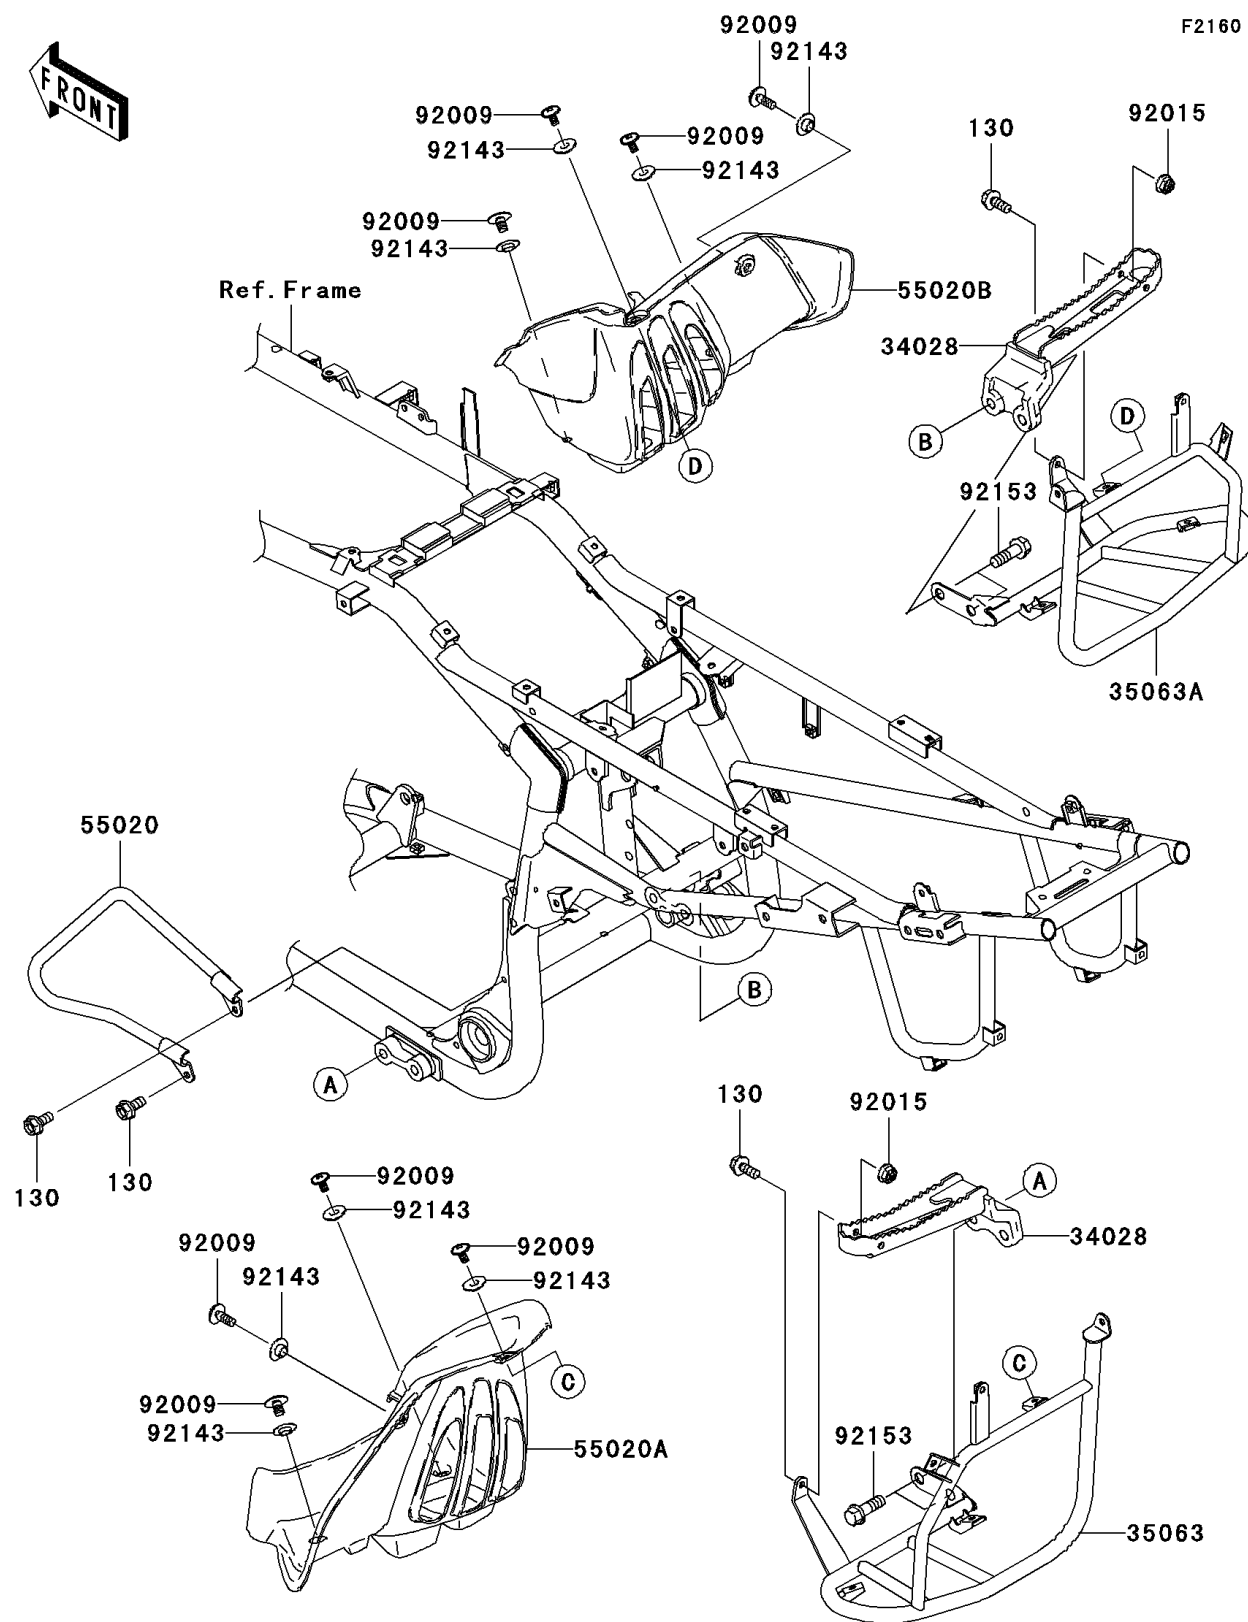

2004 KFX®700 PARTS DIAGRAM

Footrests

2004 KFX®700 PARTS LIST

Footrests

ITEM NAME	PART NUMBER	QUANTITY
BOLT-FLANGED,6X14,BLACK (Ref # 130)	130J0614	1
STEP,G.GRAY (Ref # 34028)	34028-1535-HN	1
STAY,STEP,LH (Ref # 35063)	35063-0027	1
STAY,STEP,RH (Ref # 35063A)	35063-0028	1
GUARD,LEFT STEP (Ref # 55020)	55020-0033	1
GUARD,STEP,LH,F.BLACK (Ref # 55020A)	55020-1799-6Z	1
GUARD,STEP,RH,F.BLACK (Ref # 55020B)	55020-1800-6Z	1
SCREW,6X16 (Ref # 92009)	92009-1621	1
NUT,LOCK,FLANGED,6MM (Ref # 92015)	92015-1603	1
COLLAR (Ref # 92143)	92143-1087	1
BOLT,FLANGED,10X30 (Ref # 92153)	92153-0427	1