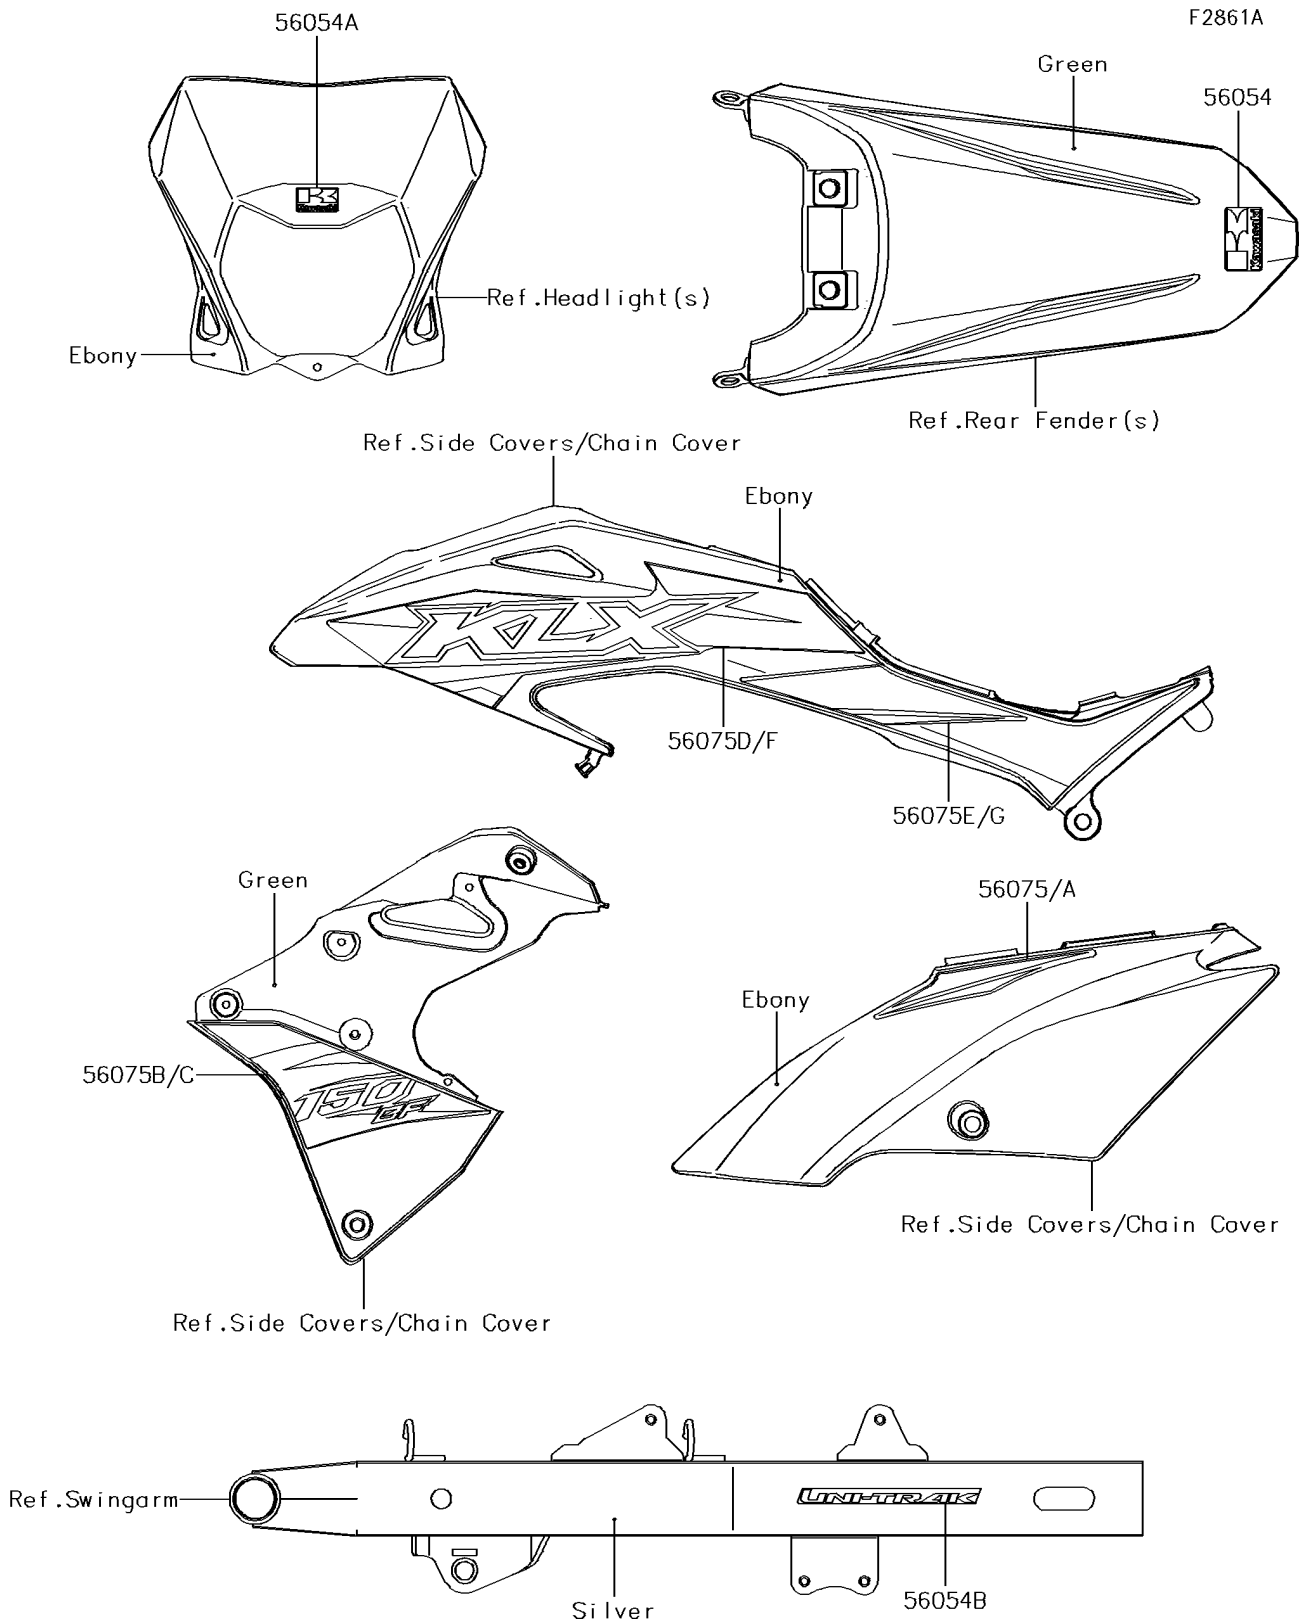

## 2017 PARTS DIAGRAM

Decals(Green)(FHF)

## 2017 PARTS LIST

Decals(Green)(FHF)

ITEM NAME	PART NUMBER	QUANTITY
MARK,RR FENDER,KAWASAKI (Ref # 56054)	56054-1034	1
MARK,HEAD LAMP COVER,KAWASAKI (Ref # 56054A)	56054-1233	1
MARK,UNI-TRAK (Ref # 56054B)	56054-1540	1
PATTERN,SIDE COVER,LH (Ref # 56075)	56075-2865	1
PATTERN,SIDE COVER,RH (Ref # 56075A)	56075-2866	1
PATTERN,SHROUD,LH,LWR (Ref # 56075B)	56075-2867	1
PATTERN,SHROUD,RH,LWR (Ref # 56075C)	56075-2868	1
PATTERN,SHROUD,UPP,LH,UPP (Ref # 56075D)	56075-2869	1
PATTERN,SHROUD,UPP,LH,LWR (Ref # 56075E)	56075-2870	1
PATTERN,SHROUD,UPP,RH,UPP (Ref # 56075F)	56075-2871	1
PATTERN,SHROUD,UPP,RH,LWR (Ref # 56075G)	56075-2872	1