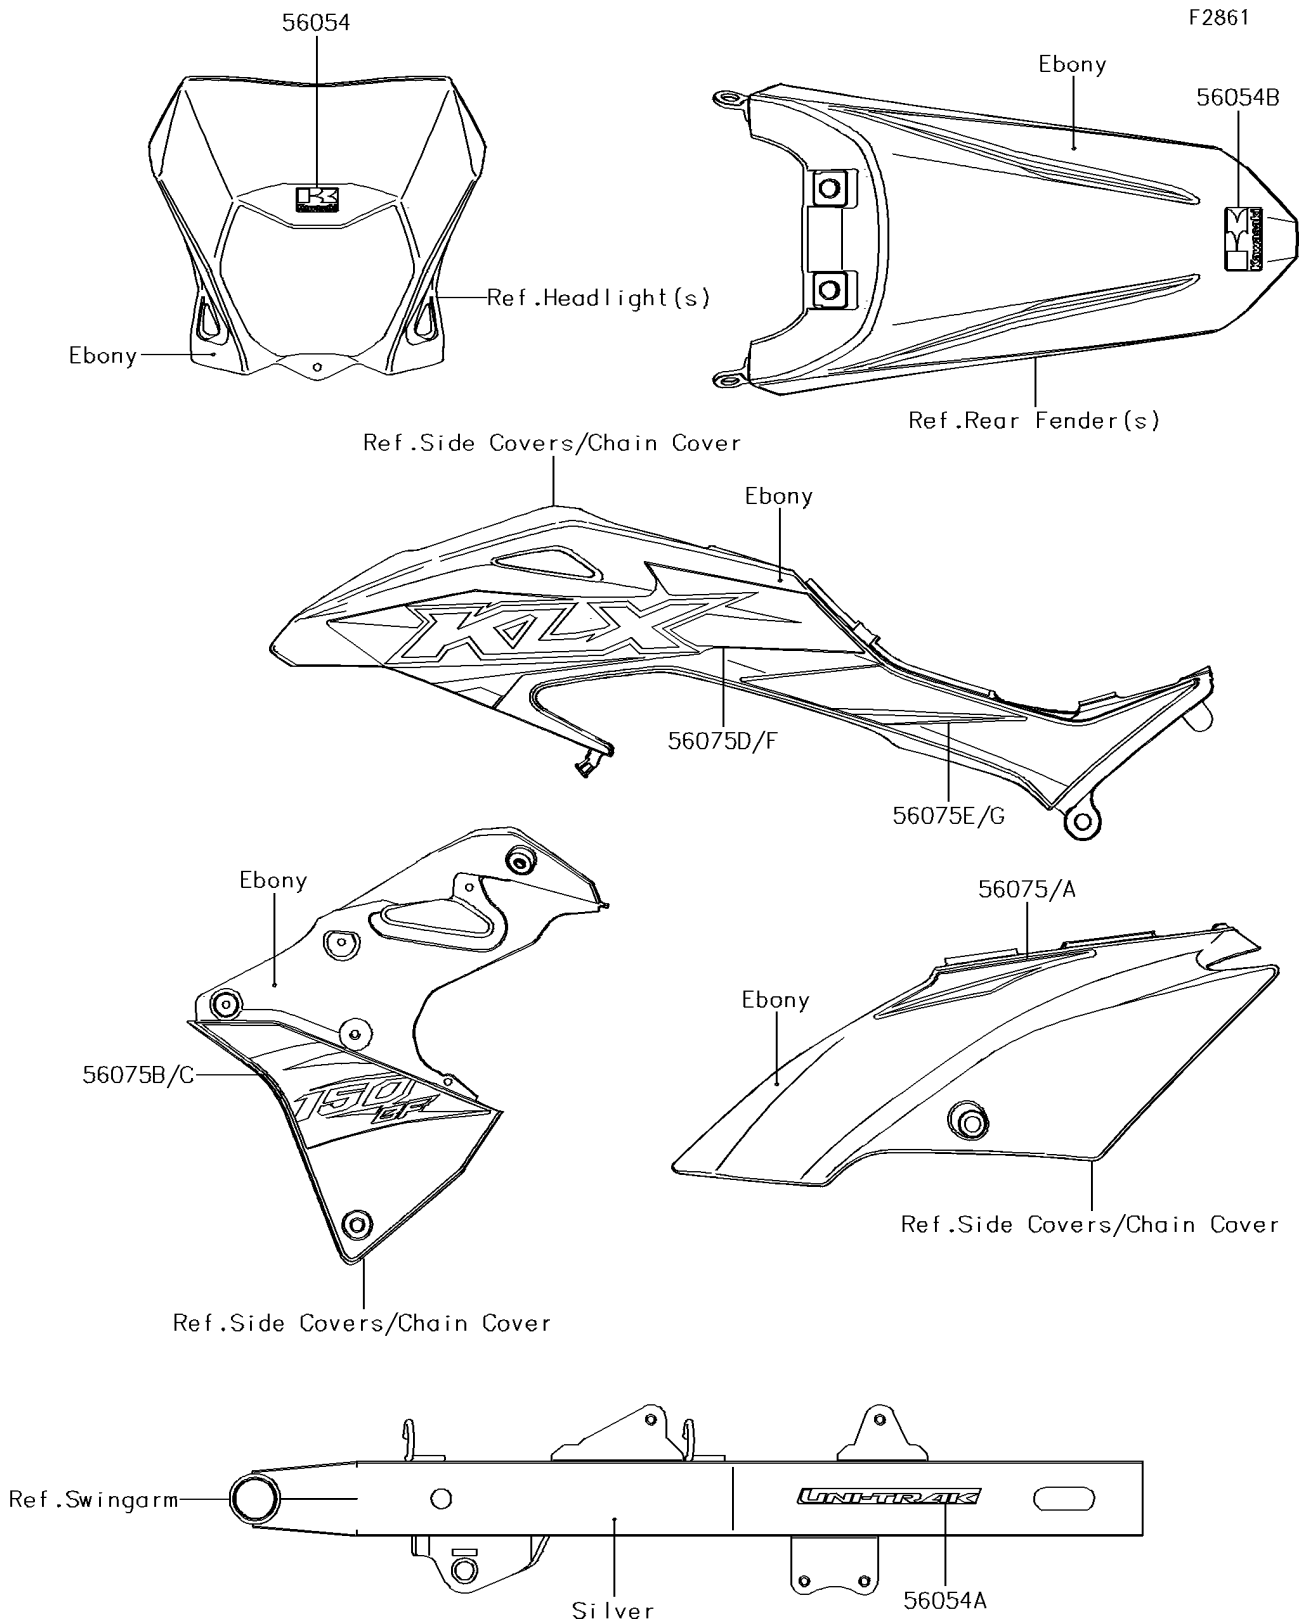

2017 PARTS DIAGRAM

Decals(Ebony)(FHF)

2017 PARTS LIST

Decals(Ebony)(FHF)

ITEM NAME	PART NUMBER	QUANTITY
MARK,HEAD LAMP COVER,KAWASAKI (Ref # 56054)	56054-1233	1
MARK,UNI-TRAK (Ref # 56054A)	56054-1540	1
MARK,RR FENDER,KAWASAKI (Ref # 56054B)	56054-1838	1
PATTERN,SIDE COVER,LH (Ref # 56075)	56075-2873	1
PATTERN,SIDE COVER,RH (Ref # 56075A)	56075-2874	1
PATTERN,SHROUD,LH,LWR (Ref # 56075B)	56075-2875	1
PATTERN,SHROUD,RH,LWR (Ref # 56075C)	56075-2876	1
PATTERN,SHROUD,UPP,LH,UPP (Ref # 56075D)	56075-2877	1
PATTERN,SHROUD,UPP,LH,LWR (Ref # 56075E)	56075-2878	1
PATTERN,SHROUD,UPP,RH,UPP (Ref # 56075F)	56075-2879	1
PATTERN,SHROUD,UPP,RH,LWR (Ref # 56075G)	56075-2880	1