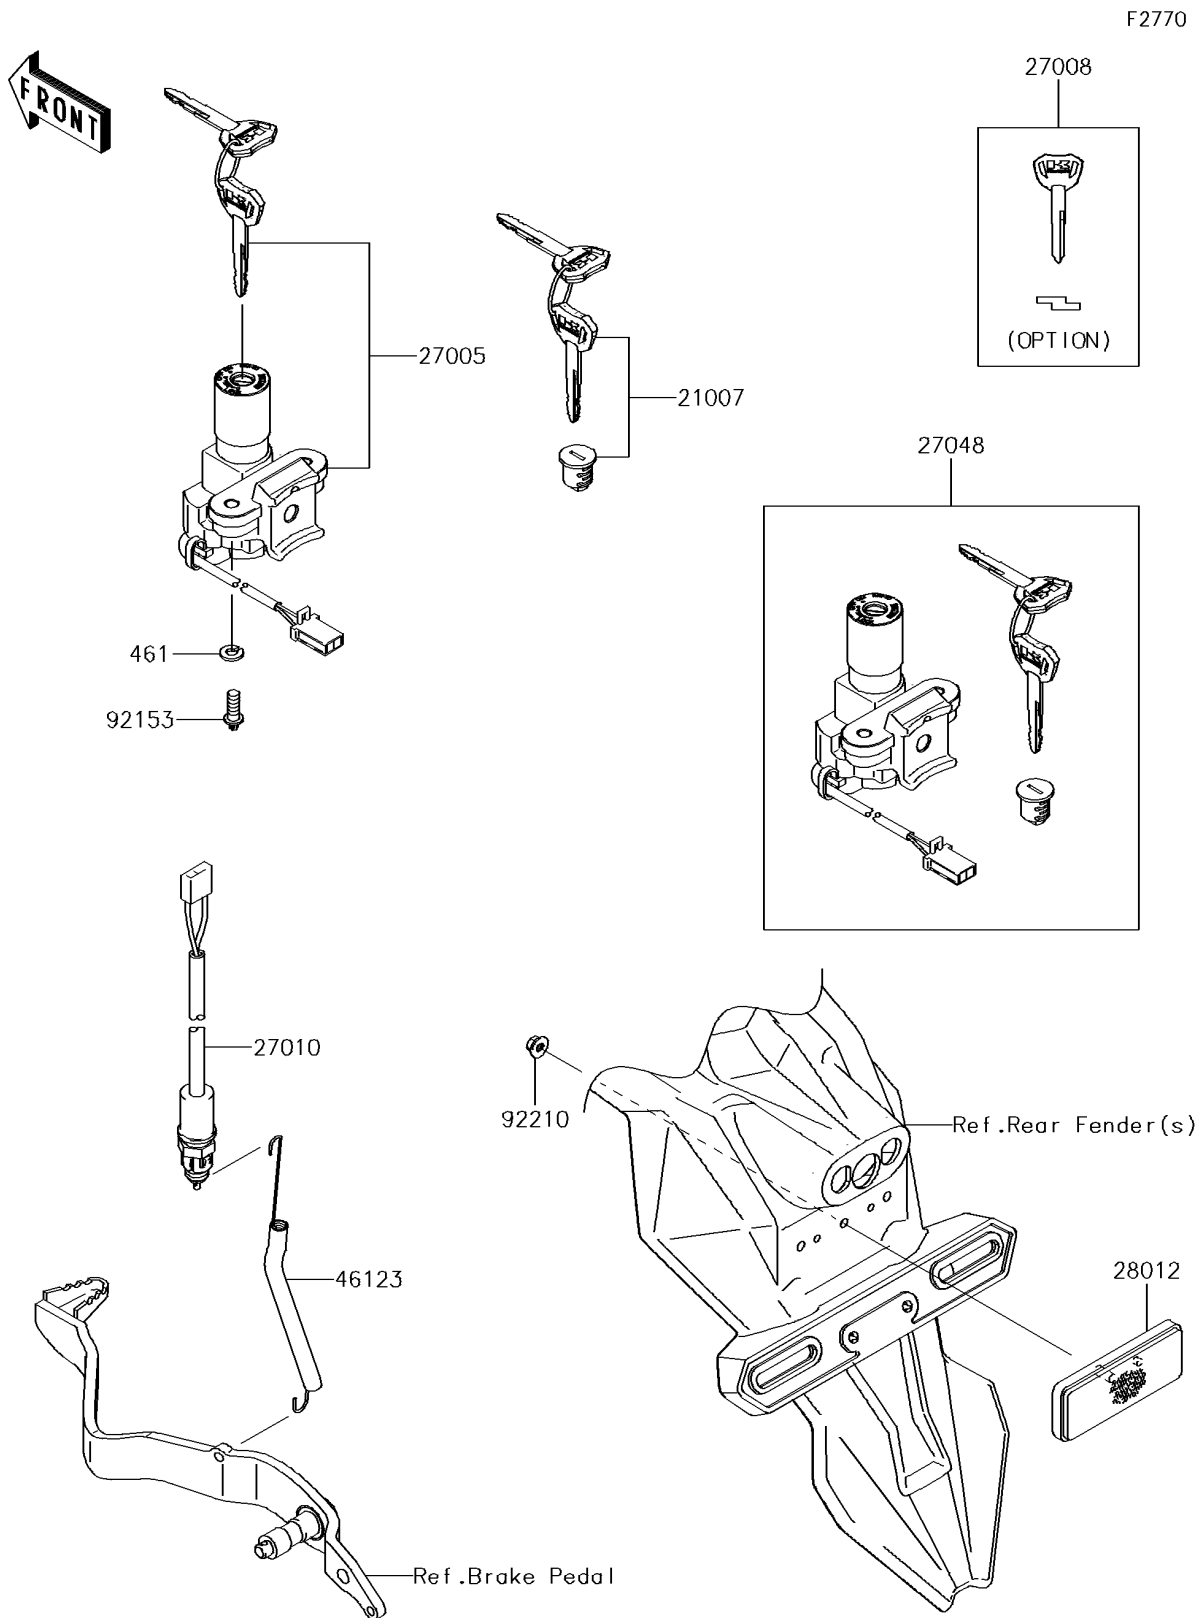

2017 PARTS DIAGRAM

Ignition Switch

2017 PARTS LIST

Ignition Switch

ITEM NAME	PART NUMBER	QUANTITY
ROTOR,LOCK,TANK CAP (Ref # 21007)	21007-5075	1
SWITCH-ASSY-IGNITION (Ref # 27005)	27005-0614	1
KEY-LOCK,BLANK (Ref # 27008)	27008-0559	1
SWITCH,REAR BRAKE (Ref # 27010)	27010-0106	1
SWITCH-ASSY (Ref # 27048)	27048-5085	1
REFLECTOR-REFLEX (Ref # 28012)	28012-1077	1
WASHER-SPRING,6MM (Ref # 461)	461DA0600	1
SPRING-COMP (Ref # 46123)	46123-0007	1
BOLT,TORX,6X16 (Ref # 92153)	92153-0967	1
NUT,FLANGED,5MM (Ref # 92210)	92210-1607	1