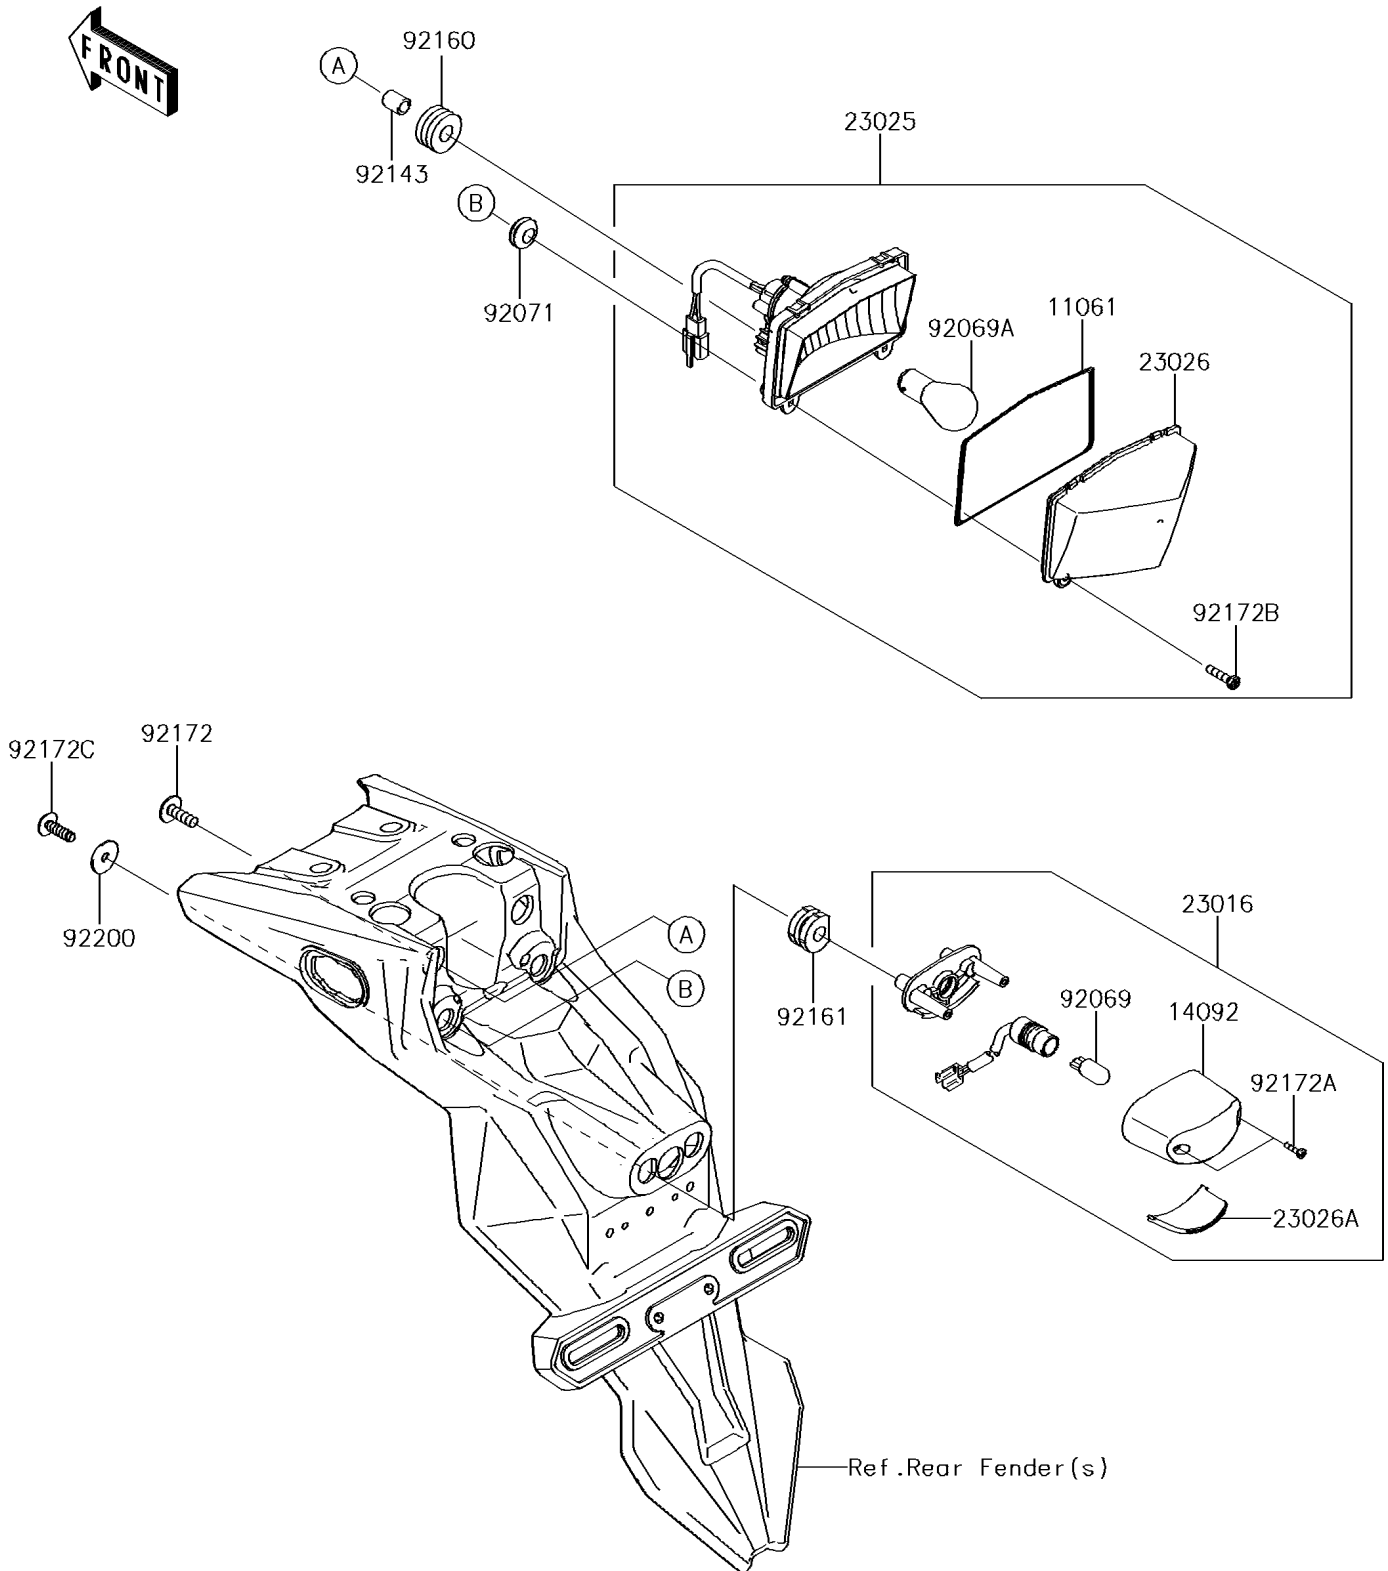

2017 PARTS DIAGRAM

Taillight(s)

F2720

2017 PARTS LIST

Taillight(s)

ITEM NAME	PART NUMBER	QUANTITY
GASKET,TAIL LAMP LENS (Ref # 11061)	11061-0393	1
COVER,LICENSE LAMP (Ref # 14092)	14092-0001	1
LAMP-ASSY,LICENCE (Ref # 23016)	23016-0608	1
LAMP-TAIL (Ref # 23025)	23025-0355	1
LENS,TAIL LAMP (Ref # 23026)	23026-0024	1
LENS,LICENCE LAMP (Ref # 23026A)	23026-0028	1
BULB,12V 5W (Ref # 92069)	92069-1016	1
BULB,12V 21/5W (Ref # 92069A)	92069-1084	1
GROMMET (Ref # 92071)	92071-024	1
COLLAR,6.8X10X13 (Ref # 92143)	92143-1825	1
DAMPER (Ref # 92160)	92160-1162	1
DAMPER (Ref # 92161)	92161-0776	1
SCREW,6X18 (Ref # 92172)	92172-0192	1
SCREW,TAPPING,2.9X13 (Ref # 92172A)	92172-0343	1
SCREW,4.2X19 (Ref # 92172B)	92172-0411	1
SCREW,5X16 (Ref # 92172C)	92172-0834	1
WASHER,5.5X20X1.2 (Ref # 92200)	92200-0585	1