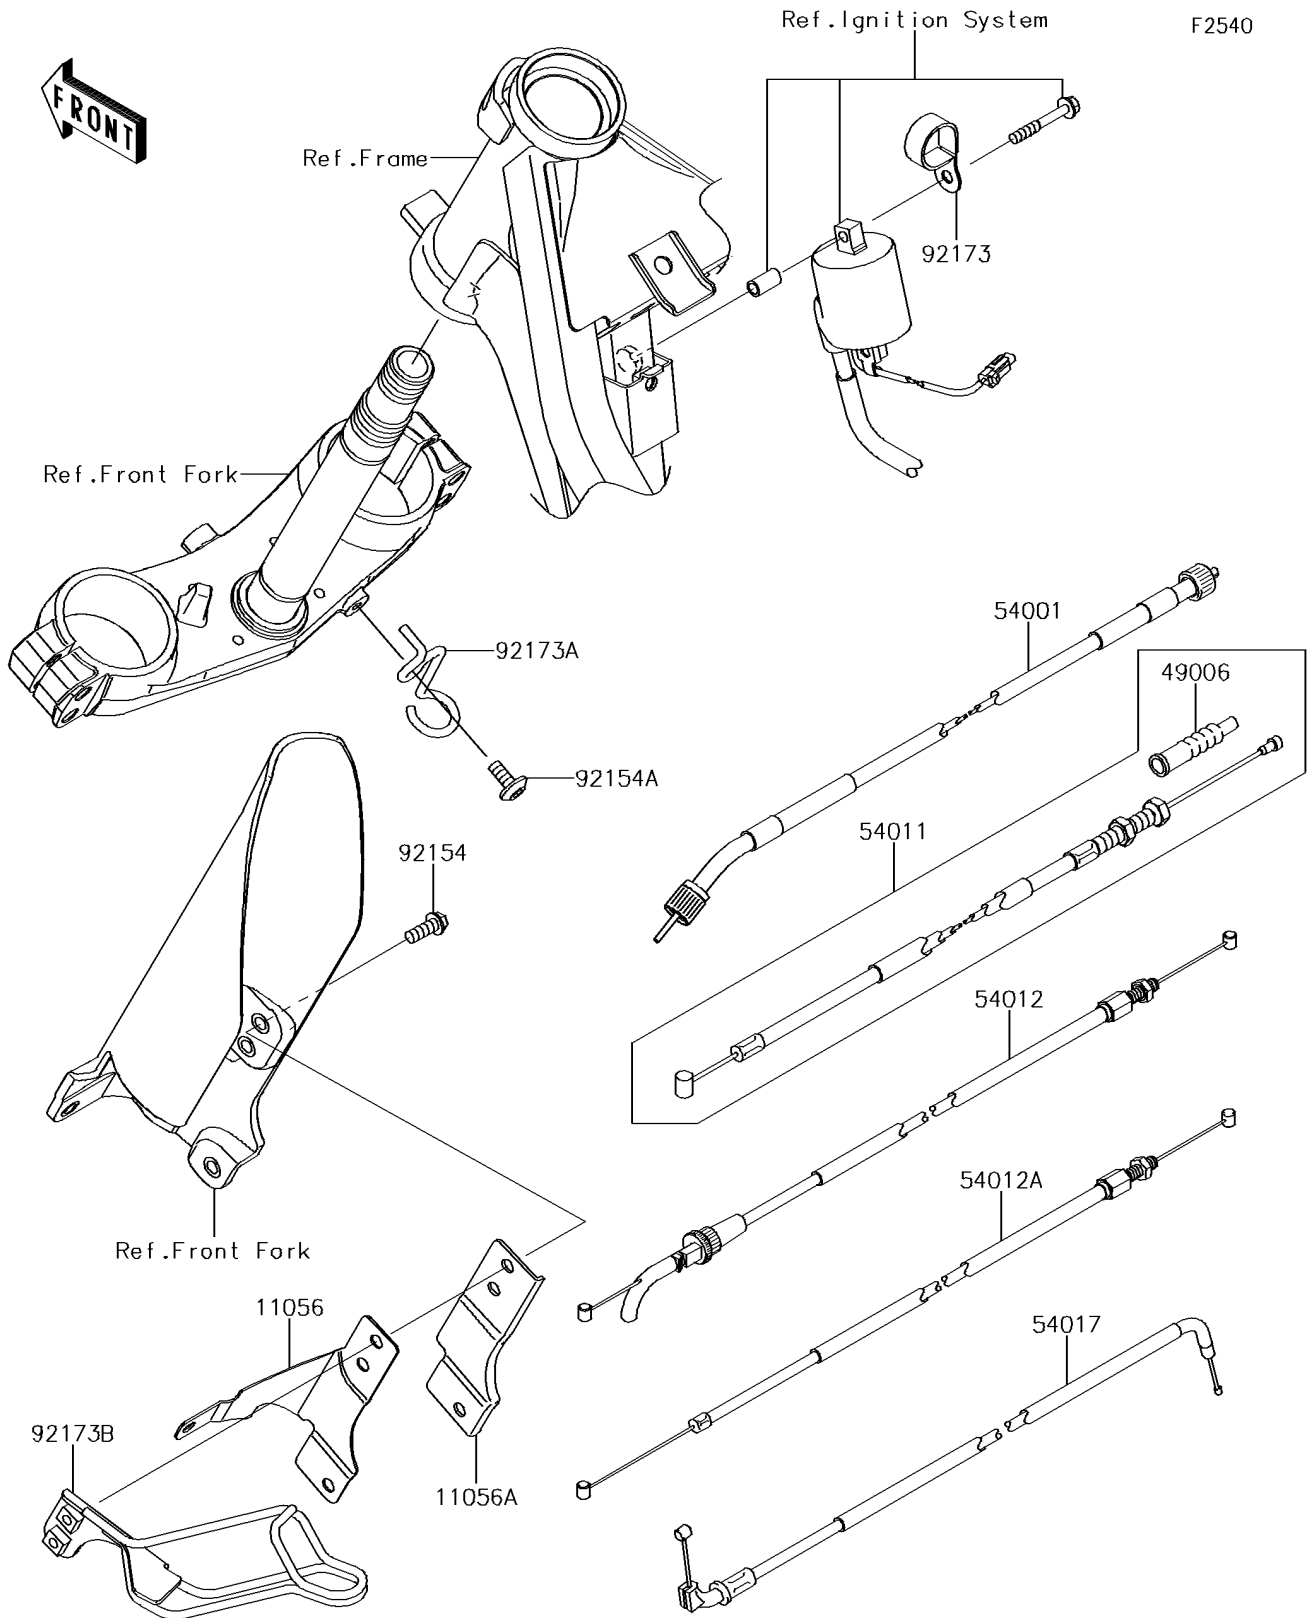

## 2017 PARTS DIAGRAM

Cables

## 2017 PARTS LIST

### Cables

ITEM NAME	PART NUMBER	QUANTITY
BRACKET (Ref # 11056)	11056-7344	1
BRACKET (Ref # 11056A)	11056-7773	1
BOOT,CLUTCH CABLE (Ref # 49006)	49006-0579	1
CABLE-SPEEDMETER (Ref # 54001)	54001-0035	1
CABLE-CLUTCH (Ref # 54011)	54011-0610	1
CABLE-THROTTLE,OPENING (Ref # 54012)	54012-0619	1
CABLE-THROTTLE,CLOSING (Ref # 54012A)	54012-0620	1
CABLE-STARTER (Ref # 54017)	54017-0306	1
BOLT,FLANGED,6X16 (Ref # 92154)	92154-0460	1
BOLT,SOCKET,6X14 (Ref # 92154A)	92154-1208	1
CLAMP,THROTTLE CABLE (Ref # 92173)	92173-1069	1
CLAMP,METER CABLE (Ref # 92173A)	92173-1106	1
CLAMP (Ref # 92173B)	92173-1406	1