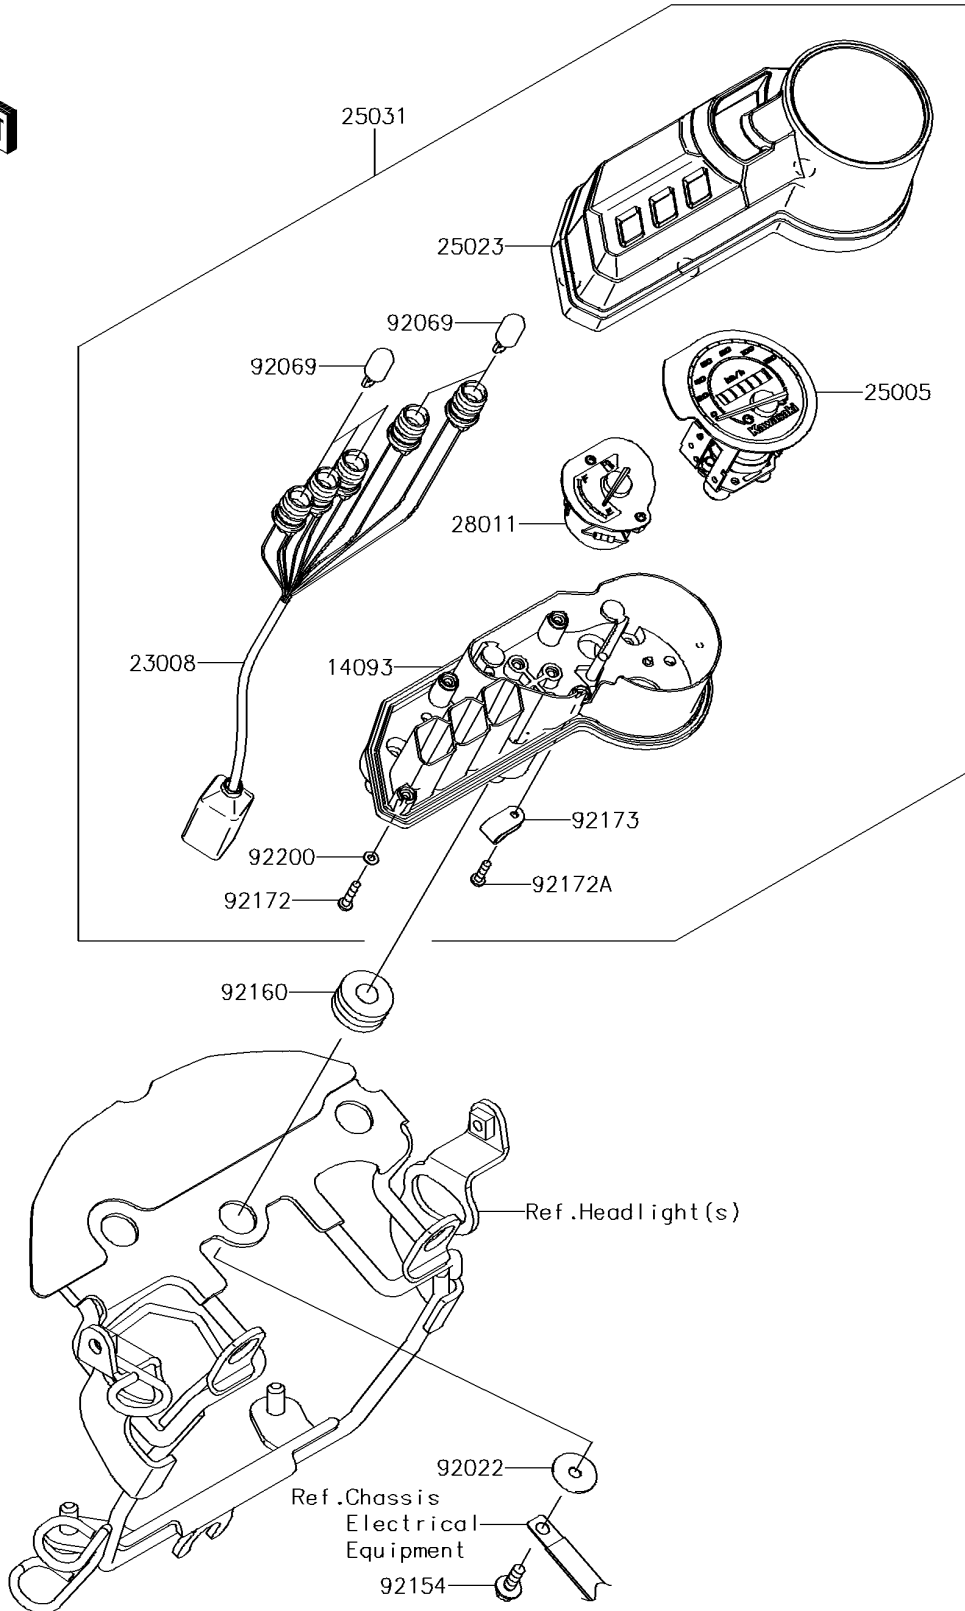

2017 PARTS DIAGRAM

Meter(s)

F2530

2017 PARTS LIST

Meter(s)

ITEM NAME	PART NUMBER	QUANTITY
COVER (Ref # 14093)	14093-0471	1
SOCKET-ASSY (Ref # 23008)	23008-0175	1
SPEEDOMETER (Ref # 25005)	25005-0138	1
COVER-METER CASE (Ref # 25023)	25023-0123	1
METER-ASSY,KPH (Ref # 25031)	25031-0697	1
METER (Ref # 28011)	28011-0657	1
WASHER,5.5X20X1.2 (Ref # 92022)	92022-104	1
BULB,12V 1.7W,T10 (Ref # 92069)	92069-0100	1
BOLT,FLANGED,5X14 (Ref # 92154)	92154-0458	1
DAMPER (Ref # 92160)	92160-1162	1
SCREW,3X12 (Ref # 92172)	92172-1103	1
SCREW (Ref # 92172A)	92172-1104	1
CLAMP (Ref # 92173)	92173-1577	1
WASHER (Ref # 92200)	92200-1823	1