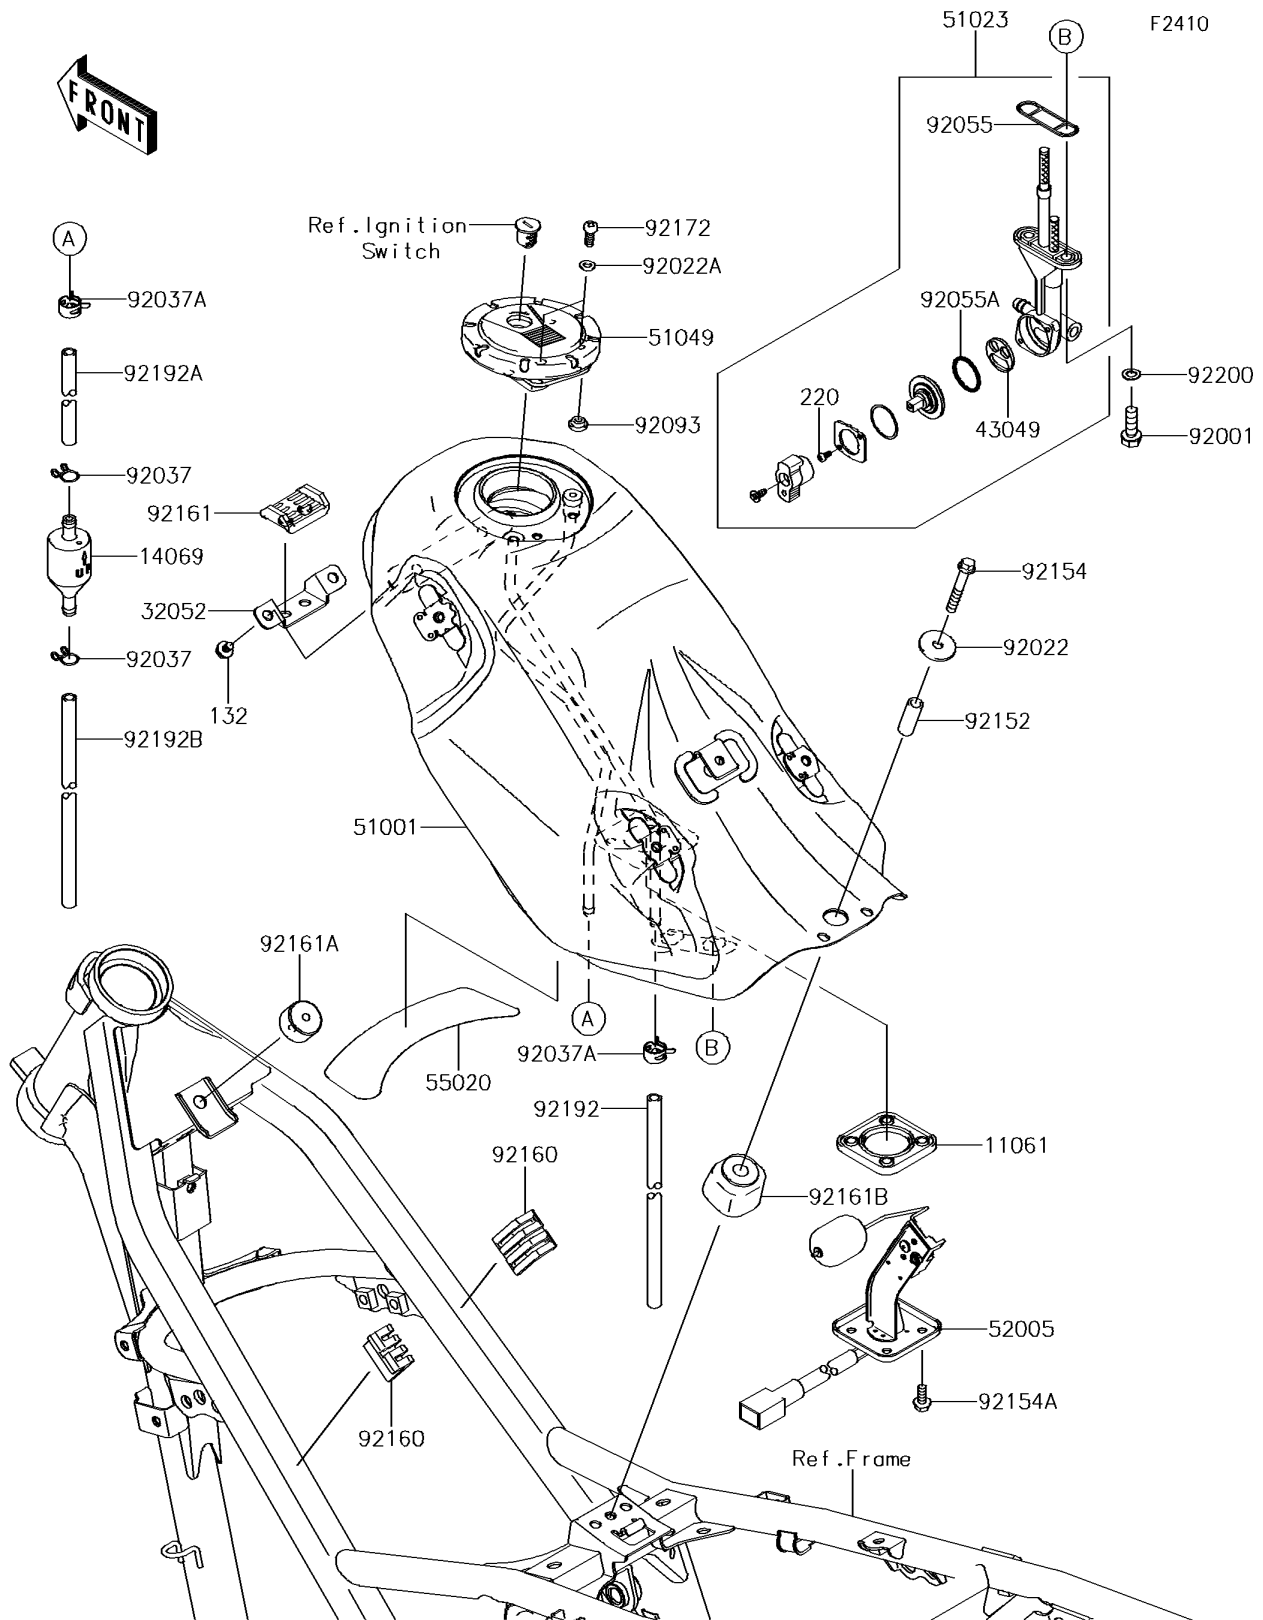

2017 PARTS DIAGRAM

Fuel Tank

2017 PARTS LIST

Fuel Tank

ITEM NAME	PART NUMBER	QUANTITY
GASKET,FUEL GAUGE (Ref # 11061)	11061-0279	1
BOLT-FLANGED-SMALL,6X8 (Ref # 132)	132BB0608	1
BREATHER,FUEL TANK (Ref # 14069)	14069-1004	1
SCREW-PAN-CROS,3X8 (Ref # 220)	220AA0308	1
BRACKET-TANK (Ref # 32052)	32052-0735	1
PACKING,TAP VALVE (Ref # 43049)	43049-1091	1
TANK-COMP-FUEL,F.S.BLACK (Ref # 51001)	51001-0828-25Q	1
TAP-ASSY,FUEL (Ref # 51023)	51023-0037	1
CAP-TANK,FUEL (Ref # 51049)	51049-0049	1
GAUGE,FUEL TANK (Ref # 52005)	52005-0748	1
GUARD (Ref # 55020)	55020-0950	1
BOLT,6X20 (Ref # 92001)	92001-1091	1
WASHER,6.5X24X2 (Ref # 92022)	92022-1690	1
WASHER,5.1X10X1.0 (Ref # 92022A)	92022-1977	1
CLAMP,TUBE (Ref # 92037)	92037-147	1
CLAMP (Ref # 92037A)	92037-1601	1
RING-O,FUEL TAP PACKING (Ref # 92055)	92055-1112	1
RING-O,TAP LEVER (Ref # 92055A)	92055-1419	1
SEAL,FUEL TANK CAP (Ref # 92093)	92093-1030	1
COLLAR,6.8X10X27 (Ref # 92152)	92152-2175	1
BOLT (Ref # 92154)	92154-1134	1
BOLT,FLANGED,5X12 (Ref # 92154A)	92154-1215	1
DAMPER,FUEL TANK (Ref # 92160)	92160-1328	1
DAMPER (Ref # 92161)	92161-0705	1
DAMPER (Ref # 92161A)	92161-1533	1
DAMPER (Ref # 92161B)	92161-1817	1
SCREW,5X10 (Ref # 92172)	92172-0496	1
TUBE,6X9X620 (Ref # 92192)	92192-1085	1
TUBE,6X9X56 (Ref # 92192A)	92192-1442	1

2017 PARTS LIST

Fuel Tank

ITEM NAME	PART NUMBER	QUANTITY
TUBE,6X9X260 (Ref # 92192B)	92192-1443	1
WASHER,6.5X11.5X0.8 (Ref # 92200)	92200-0177	1