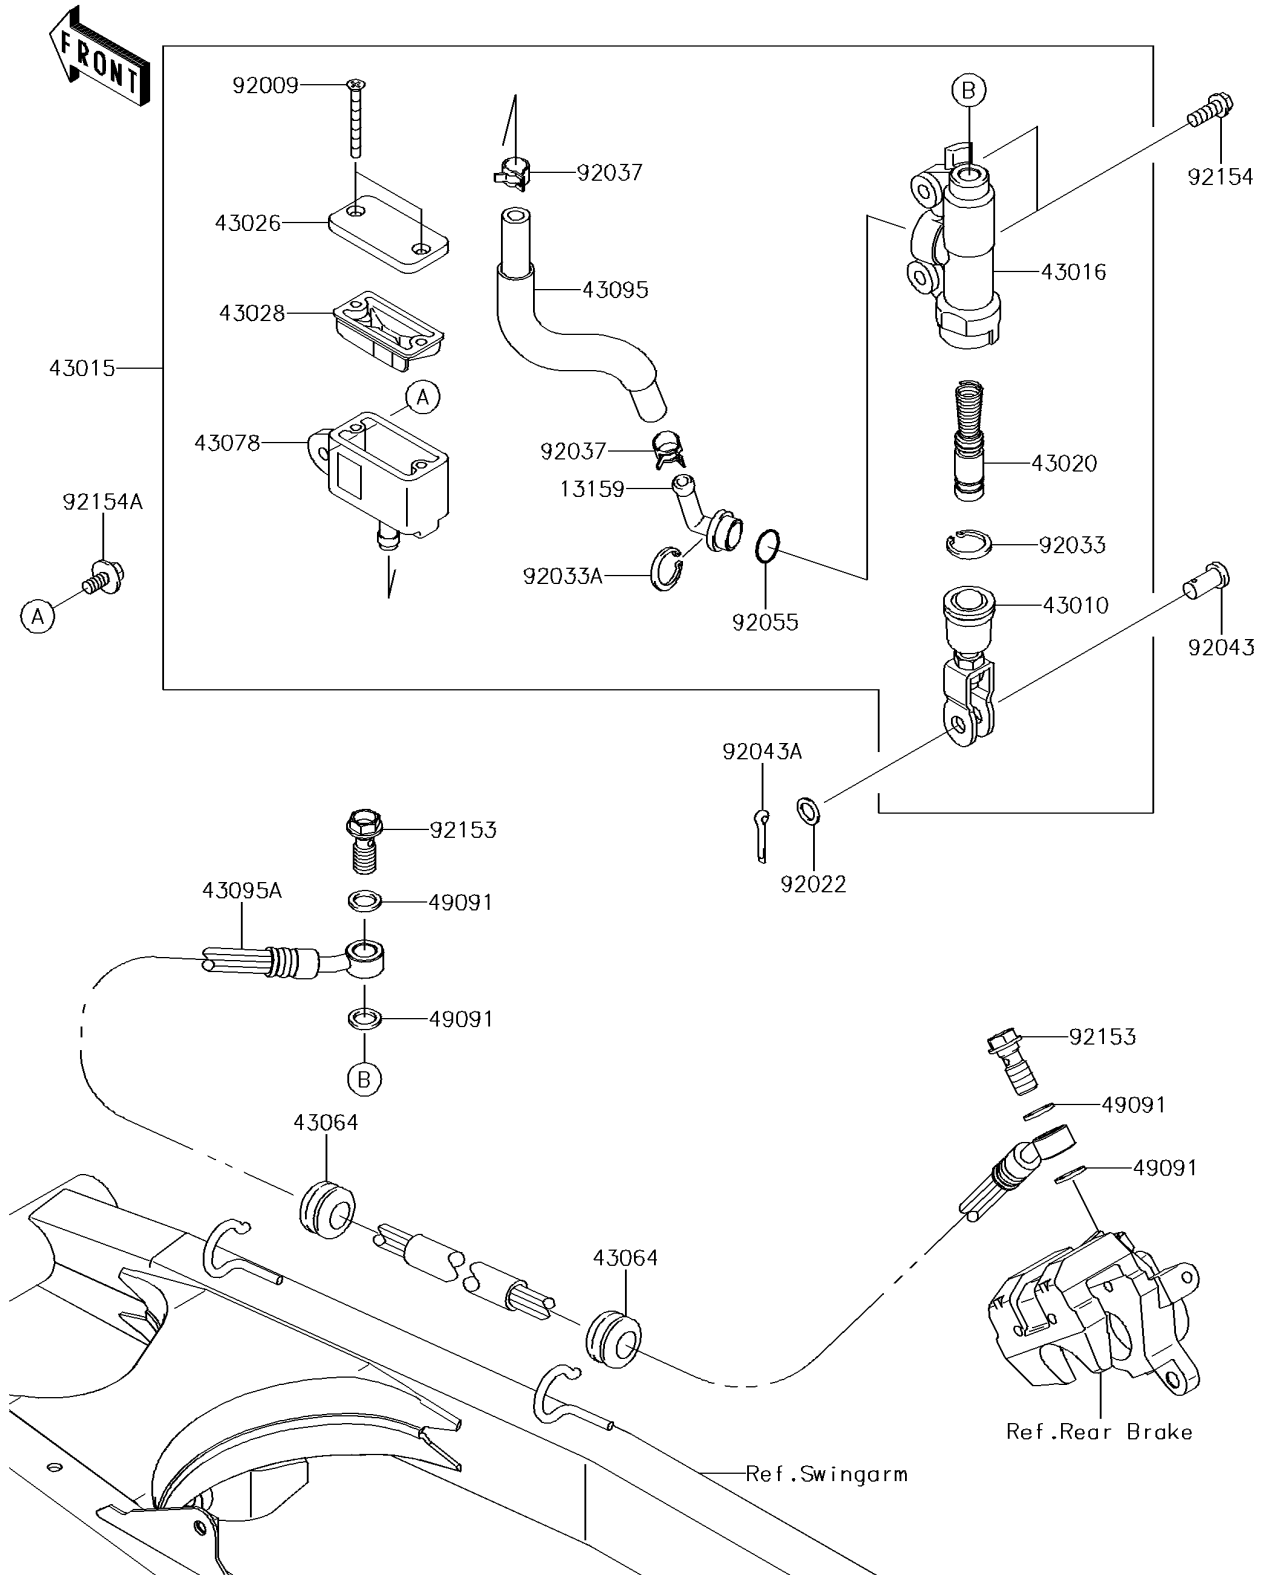

2017 PARTS DIAGRAM

Rear Master Cylinder

F2293

2017 PARTS LIST

Rear Master Cylinder

ITEM NAME	PART NUMBER	QUANTITY
CONNECTOR (Ref # 13159)	13159-1056	1
ROD-ASSY-BRAKE (Ref # 43010)	43010-1068	1
CYLINDER-ASSY-MASTER,RR (Ref # 43015)	43015-0587	1
CYLINDER-MASTER (Ref # 43016)	43016-1149	1
PISTON-COMP-BRAKE (Ref # 43020)	43020-1094	1
CAP-BRAKE (Ref # 43026)	43026-1075	1
DIAPHRAGM (Ref # 43028)	43028-1067	1
GROMMET,HOSE CLAMP (Ref # 43064)	43064-006	1
RESERVOIR (Ref # 43078)	43078-1189	1
HOSE-BRAKE,RR MASTER CYLINDER (Ref # 43095)	43095-0550	1
HOSE-BRAKE,589MM (Ref # 43095A)	43095-0803	1
WASHER-SEAL,10.1X14.5X1.5 (Ref # 49091)	49091-0001	1
SCREW,4X40 (Ref # 92009)	92009-1596	1
WASHER,8.5X13X1 (Ref # 92022)	92022-1028	1
RING-SNAP,20.9X24.6X1.2 (Ref # 92033)	92033-0079	1
RING-SNAP,20.5MM (Ref # 92033A)	92033-1186	1
CLAMP (Ref # 92037)	92037-1710	1
PIN (Ref # 92043)	92043-0004	1
PIN,COTTER,2.0X15 (Ref # 92043A)	92043-0766	1
RING-O,14.8X2.4 (Ref # 92055)	92055-0766	1
BOLT,OIL,L=23 (Ref # 92153)	92153-0029	1
BOLT,FLANGED,6X16 (Ref # 92154)	92154-0460	1
BOLT,FLANGED,6X14 (Ref # 92154A)	92154-1231	1