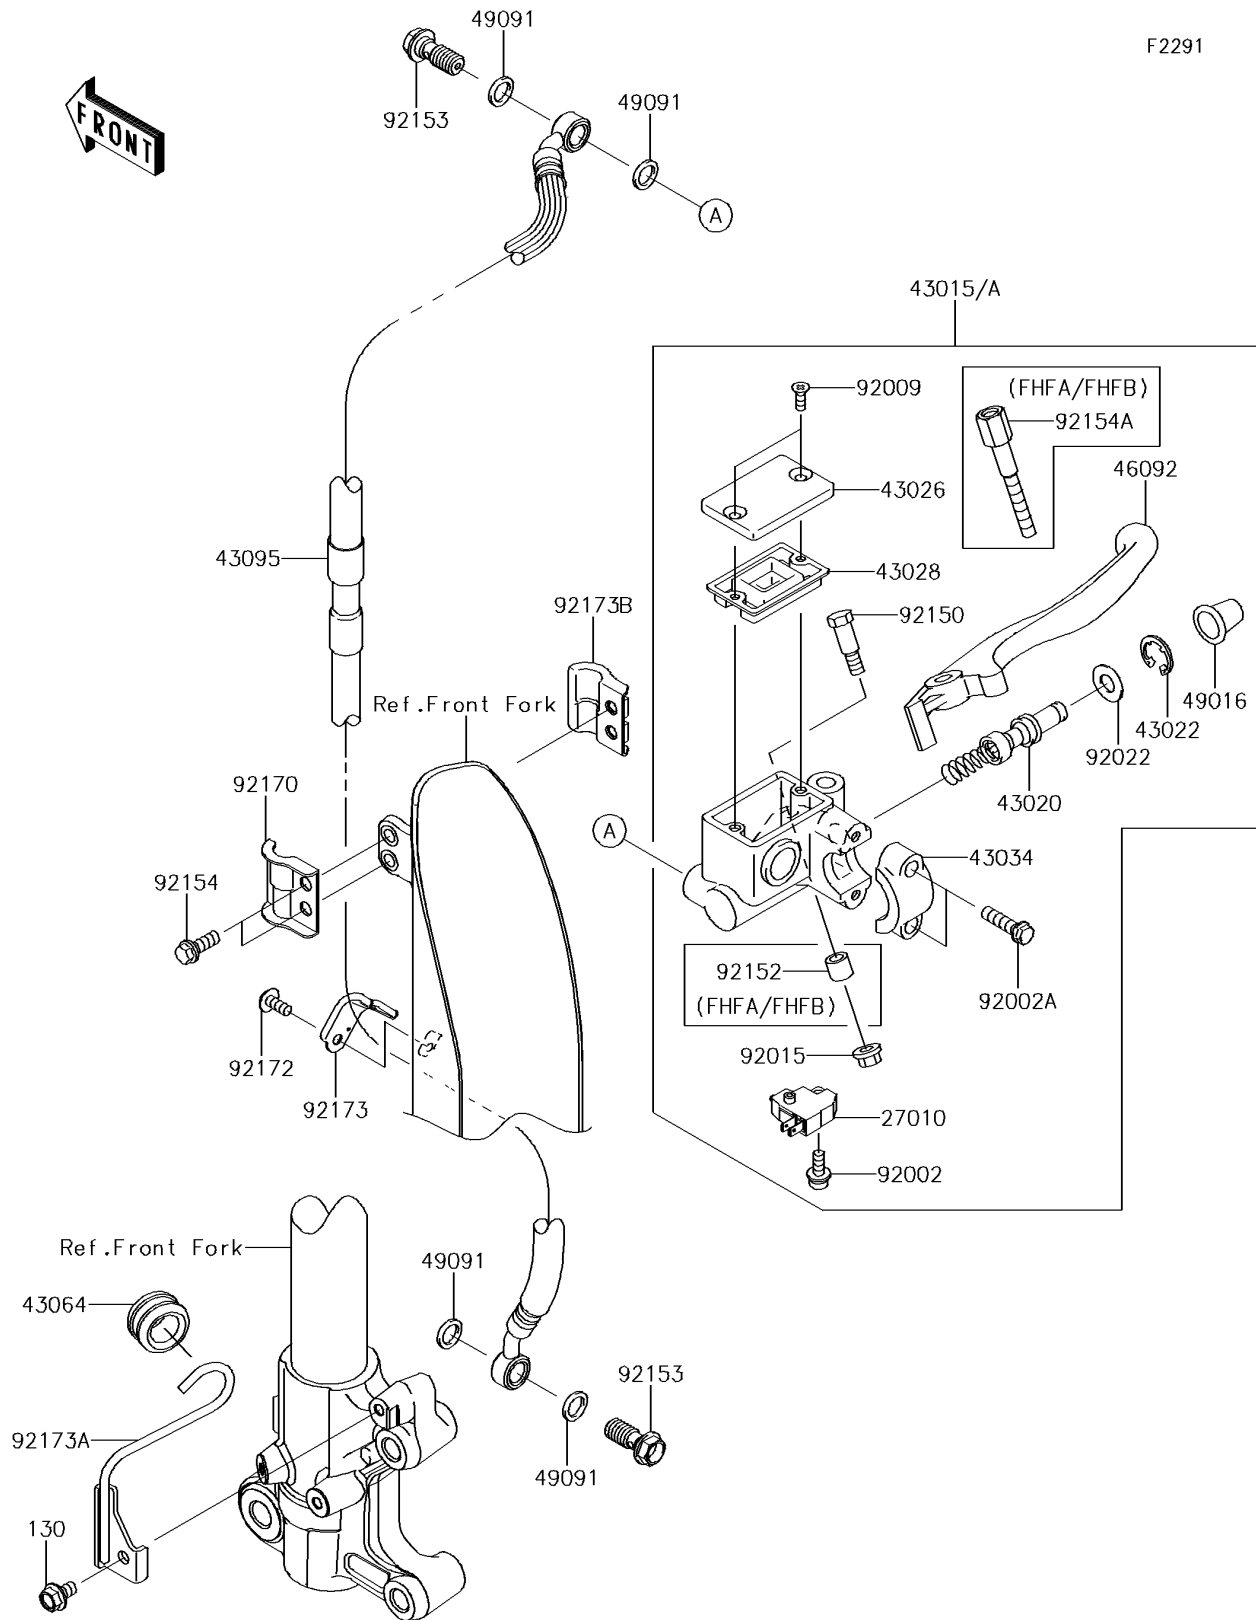

2017 PARTS DIAGRAM

Front Master Cylinder

F2291

2017 PARTS LIST

Front Master Cylinder

ITEM NAME	PART NUMBER	QUANTITY
BOLT-FLANGED,6X10 (Ref # 130)	130BA0610	1
SWITCH,BRAKE (Ref # 27010)	27010-0738	1
CYLINDER-ASSY-MASTER (Ref # 43015)	43015-0586	1
PISTON-COMP-BRAKE (Ref # 43020)	43020-0019	1
STOPPER-BRAKE,PISTON (Ref # 43022)	43022-1010	1
CAP-BRAKE (Ref # 43026)	43026-1074	1
DIAPHRAGM (Ref # 43028)	43028-1061	1
HOLDER-BRAKE,MASTER CYLINDER (Ref # 43034)	43034-1016	1
GROMMET,HOSE CLAMP (Ref # 43064)	43064-007	1
HOSE-BRAKE,FR,1387MM (Ref # 43095)	43095-0864	1
LEVER-GRIP,FRONT BRAKE (Ref # 46092)	46092-0044	1
COVER-SEAL,MASTER CYLINDER (Ref # 49016)	49016-1044	1
WASHER-SEAL,10.1X14.5X1.5 (Ref # 49091)	49091-0001	1
BOLT,SCREW,4X12 (Ref # 92002)	92002-1323	1
BOLT (Ref # 92002A)	92002-1894	1
SCREW,4MM (Ref # 92009)	92009-1458	1
NUT,FLANGED,6MM (Ref # 92015)	92015-1528	1
WASHER (Ref # 92022)	92022-1814	1
BOLT,LEVER SET (Ref # 92150)	92150-1451	1
BOLT,OIL,L=23 (Ref # 92153)	92153-0029	1
BOLT,FLANGED,6X16 (Ref # 92154)	92154-0460	1
CLAMP,BRAKE HOSE,OUTSIDE (Ref # 92170)	92170-1231	1
SCREW,5X12 (Ref # 92172)	92172-0857	1
CLAMP (Ref # 92173)	92173-1415	1
CLAMP (Ref # 92173A)	92173-1602	1
CLAMP,BRAKE HOSE,INSIDE (Ref # 92173B)	92173-1785	1