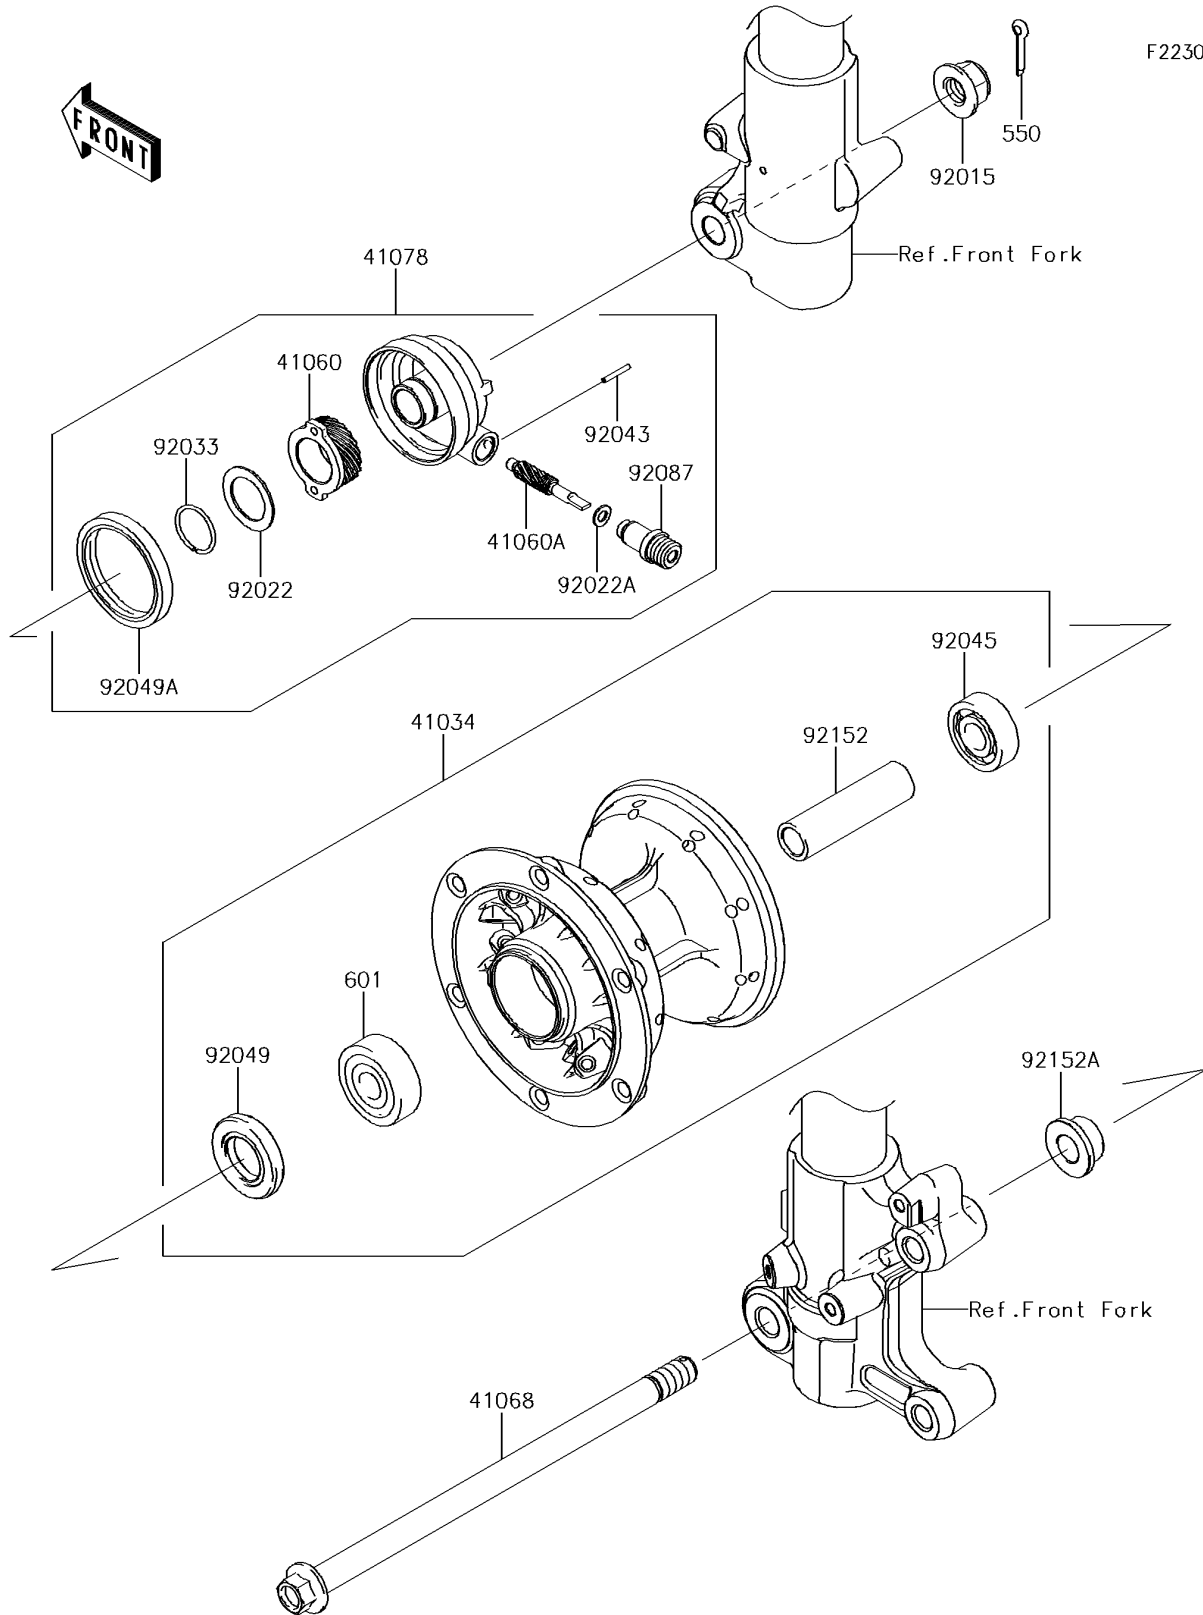

2017 PARTS DIAGRAM

Front Hub

2017 PARTS LIST

Front Hub

ITEM NAME	PART NUMBER	QUANTITY
DRUM-ASSY,FR (Ref # 41034)	41034-0563	1
GEAR-METER SCREW,DRIVE,24T (Ref # 41060)	41060-0012	1
GEAR-METER SCREW,PINION,8T (Ref # 41060A)	41060-0013	1
AXLE,FR,12X226 (Ref # 41068)	41068-0582	1
CASE-ASSY-METER GEAR (Ref # 41078)	41078-0016	1
PIN-COTTER,2.5X20 (Ref # 550)	550AA2520	1
BEARING-BALL,#6201UUC3 (Ref # 601)	601B6301UU	1
NUT,LOCK,FLANGED,12MM (Ref # 92015)	92015-1433	1
WASHER,20X29X1.0 (Ref # 92022)	92022-1510	1
WASHER,5X9.5X0.8 (Ref # 92022A)	92022-1511	1
RING-SNAP,19MM (Ref # 92033)	92033-1160	1
PIN,SPRING,2X14 (Ref # 92043)	92043-1220	1
BEARING-BALL (Ref # 92045)	92045-0747	1
SEAL-OIL (Ref # 92049)	92049-0113	1
SEAL-OIL,42X50X6 (Ref # 92049A)	92049-0727	1
BUSHING-METER GEAR (Ref # 92087)	92087-1051	1
COLLAR,12.2X17.3X62.5 (Ref # 92152)	92152-0709	1
COLLAR (Ref # 92152A)	92152-0736	1