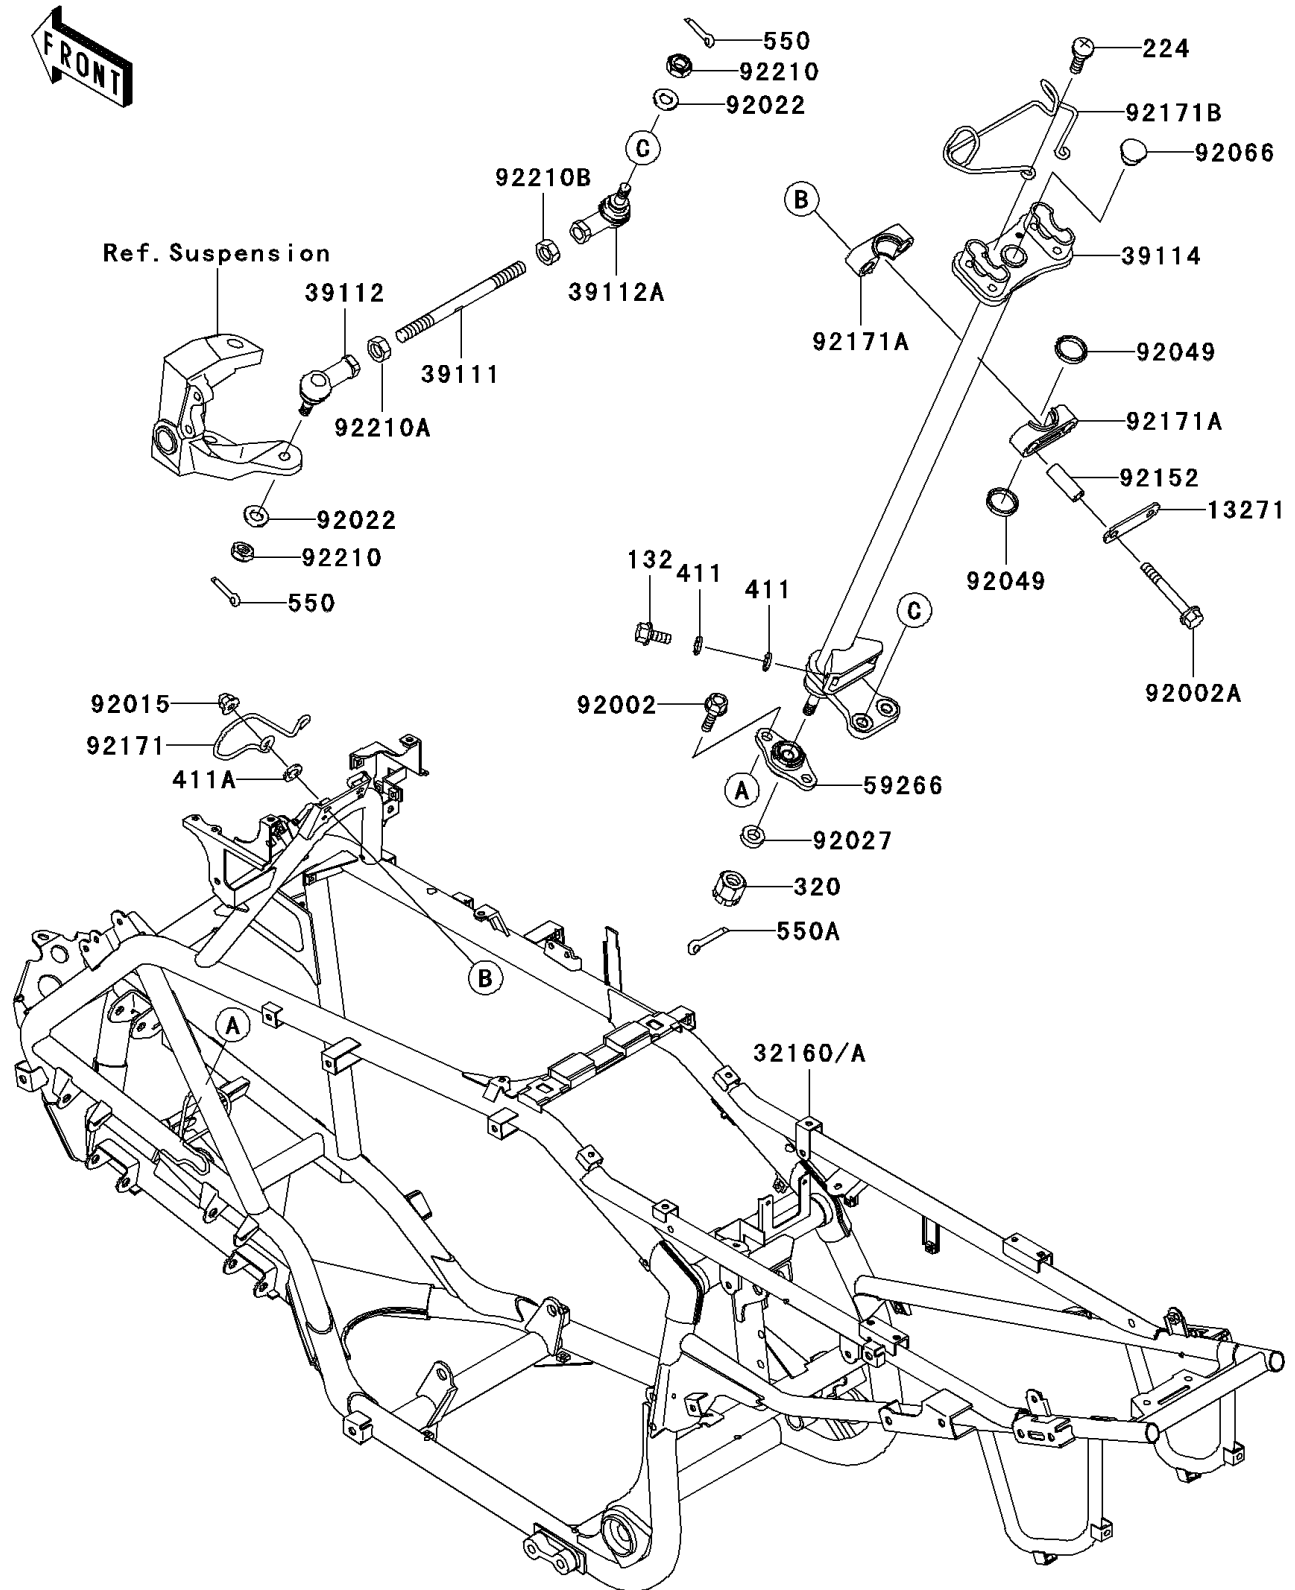

2004 KFX[®]700 PARTS DIAGRAM

Frame

F2120

2004 KFX®700 PARTS LIST

Frame

ITEM NAME	PART NUMBER	QUANTITY
BOLT-FLANGED-SMALL (Ref # 132)	132J0616	1
SCREW-PAN-WP-CROS (Ref # 224)	224C0614	1
NUT-CASTLE (Ref # 320)	320H1000	1
WASHER-PLAIN,6MM (Ref # 411)	411B0600	1
WASHER-PLAIN,8MM,BLACK (Ref # 411A)	411F0800	1
PIN-COTTER,2.0X15 (Ref # 550)	550D2015	1
PIN-COTTER,2.5X18 (Ref # 550A)	550D2518	1
PLATE (Ref # 13271)	13271-1887	1
FRAME-COMP,G.GRAY (Ref # 32160A)	32160-1800-HN	1
ROD-TIE (Ref # 39111)	39111-1180	1
RODEND-TIE,RIGHT HANDED (Ref # 39112)	39112-1087	1
RODEND-TIE,LEFT HANDED (Ref # 39112A)	39112-1088	1
SHAFT-COMP-STRG (Ref # 39114)	39114-0001	1
JOINT-BALL (Ref # 59266)	59266-0001	1
BOLT,8X20 (Ref # 92002)	92002-1250	1
BOLT,FLANGED,8X70 (Ref # 92002A)	92002-1349	1
NUT,CAP,8MM,BLACK (Ref # 92015)	92015-1174	1
WASHER,10.2X20X1.5 (Ref # 92022)	92022-3742	1
COLLAR,10X21.3X7 (Ref # 92027)	92027-1817	1
SEAL-OIL,SR25.4X31X3.8 (Ref # 92049)	92049-1611	1
PLUG (Ref # 92066)	92066-1220	1
COLLAR,9.1X13.9X39.2 (Ref # 92152)	92152-1456	1
CLAMP,CABLE (Ref # 92171)	92171-0066	1
CLAMP,STEERING SHAFT (Ref # 92171A)	92171-1542	1
CLAMP,CABLE&HARNESS (Ref # 92171B)	92171-1543	1
NUT,LOCK,10MM (Ref # 92210)	92210-1184	1
NUT,RIGHT HANDED (Ref # 92210A)	92210-1385	1
NUT,LEFT HANDED (Ref # 92210B)	92210-1386	1