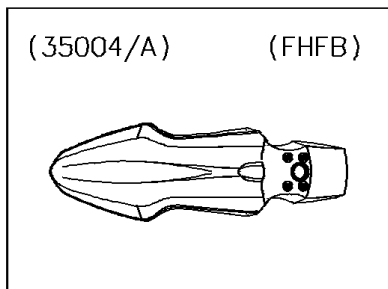

## 2017 PARTS DIAGRAM

Front Fender(s)

F2171

WOD

## 2017 PARTS LIST

Front Fender(s)

ITEM NAME	PART NUMBER	QUANTITY
FENDER-FRONT,L.GREEN (Ref # 35004B)	35004-0348-290	1
FENDER-FRONT,EBONY (Ref # 35004C)	35004-0348-6C	1
BOLT,FLANGED,6X20 (Ref # 92150)	92150-1339	1
COLLAR,6.6X9X6 (Ref # 92152)	92152-1999	1