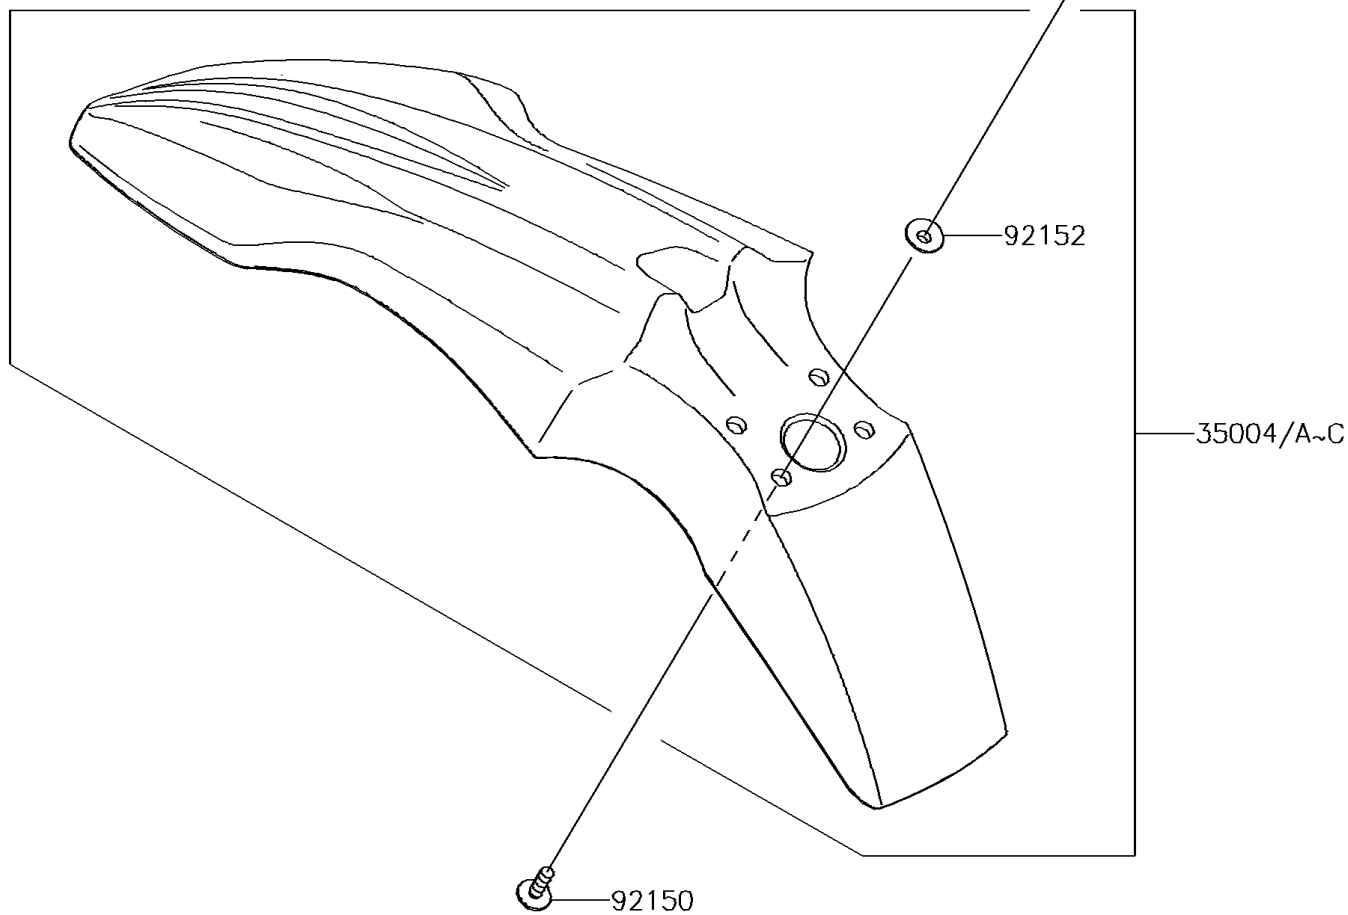

## 2017 PARTS DIAGRAM

Front Fender(s)

F2171

WOD

## 2017 PARTS LIST

Front Fender(s)

ITEM NAME	PART NUMBER	QUANTITY
FENDER-FRONT,L.GREEN (Ref # 35004B)	35004-0348-290	1
FENDER-FRONT,EBONY (Ref # 35004C)	35004-0348-6C	1
BOLT,FLANGED,6X20 (Ref # 92150)	92150-1339	1
COLLAR,6.6X9X6 (Ref # 92152)	92152-1999	1