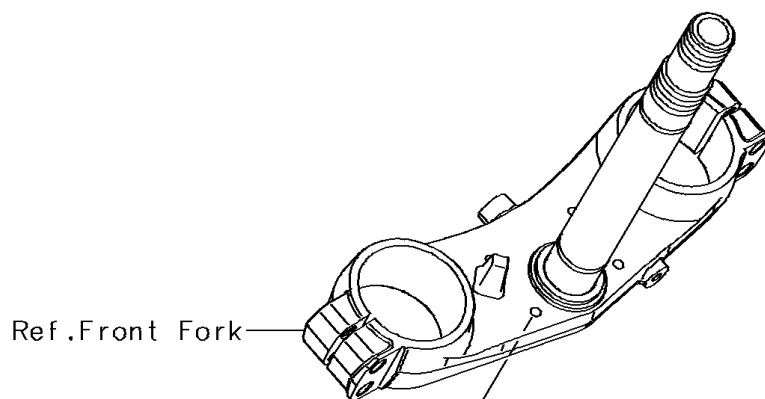

## 2017 PARTS DIAGRAM

Front Fender(s)

F2171

WOD

## 2017 PARTS LIST

Front Fender(s)

ITEM NAME	PART NUMBER	QUANTITY
FENDER-FRONT,L.GREEN (Ref # 35004B)	35004-0348-290	1
FENDER-FRONT,EBONY (Ref # 35004C)	35004-0348-6C	1
BOLT,FLANGED,6X20 (Ref # 92150)	92150-1339	1
COLLAR,6.6X9X6 (Ref # 92152)	92152-1999	1