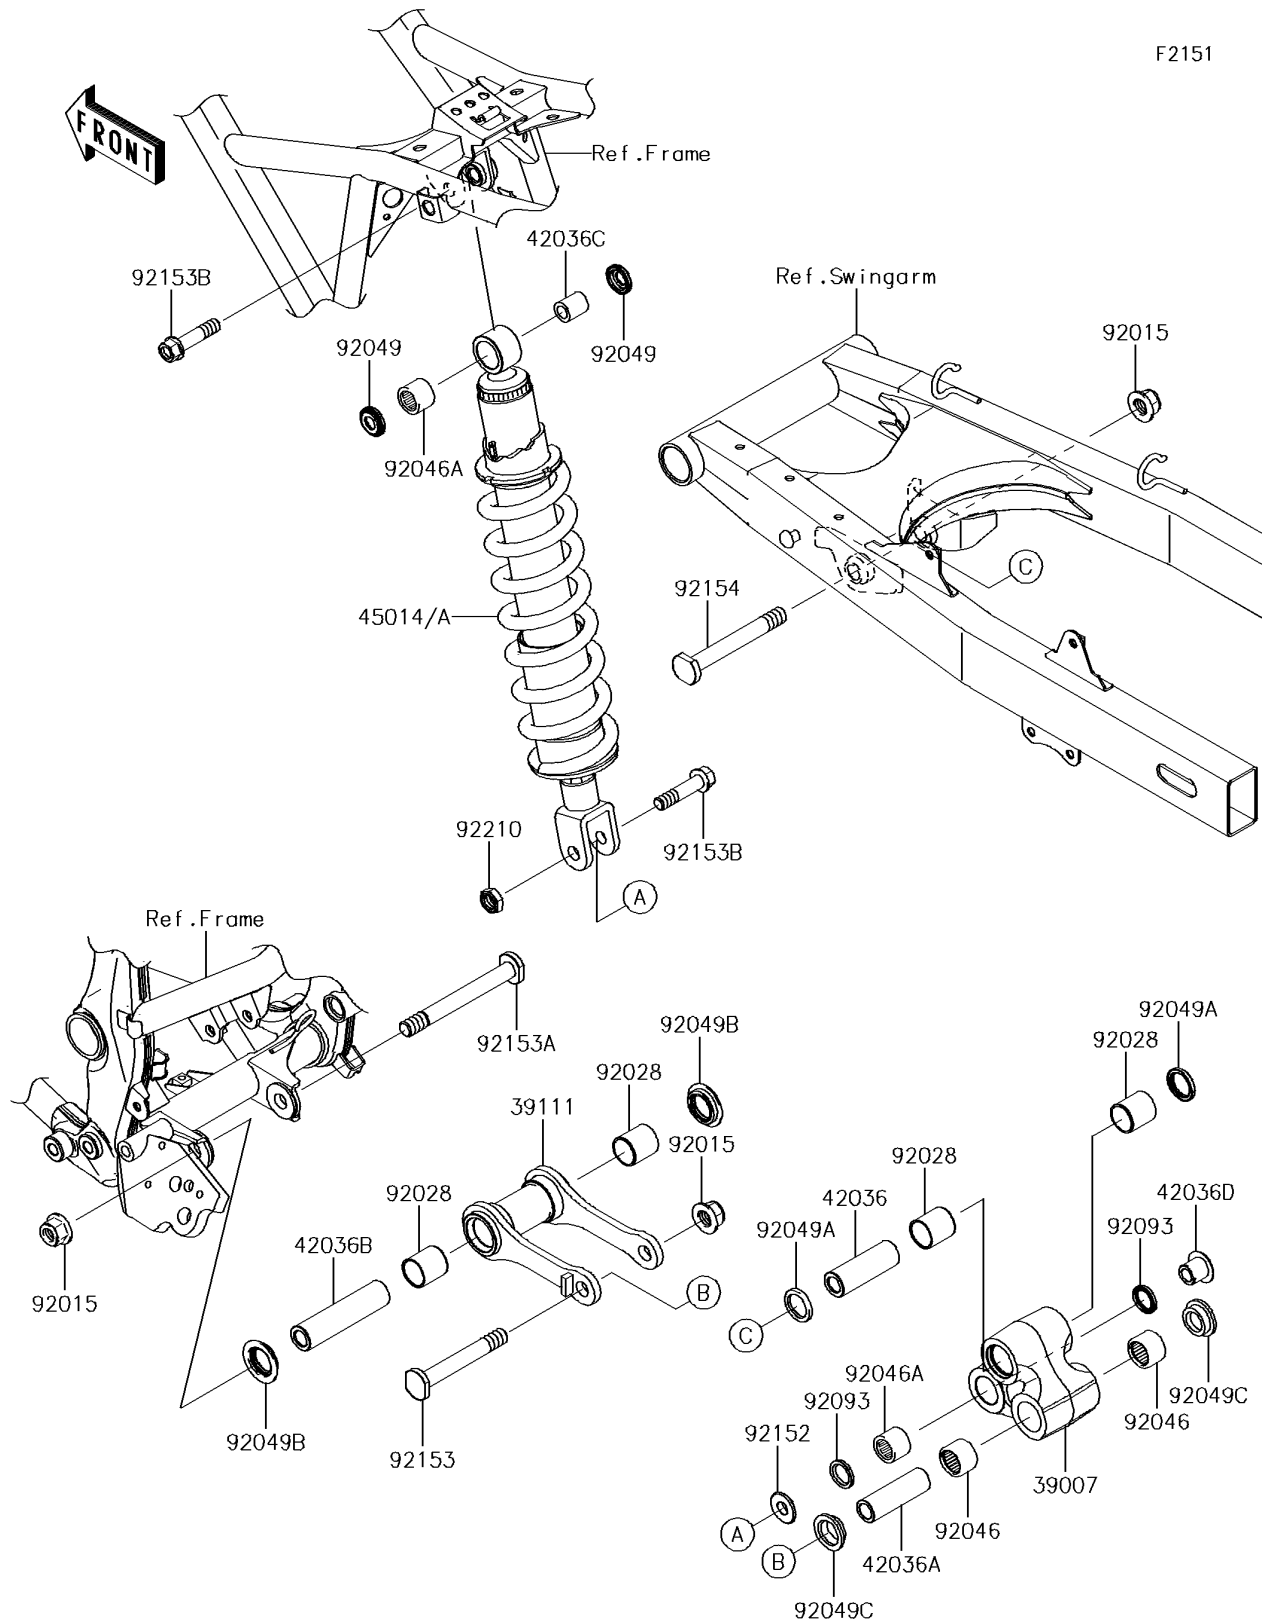

2017 PARTS DIAGRAM

Suspension/Shock Absorber

2017 PARTS LIST

Suspension/Shock Absorber

ITEM NAME	PART NUMBER	QUANTITY
ARM-SUSP (Ref # 39007)	39007-0391	1
ROD-TIE,P.SILVER (Ref # 39111)	39111-0323-458	1
SLEEVE,12.1X20X58 (Ref # 42036)	42036-0046	1
SLEEVE,12.1X18X58 (Ref # 42036A)	42036-0058	1
SLEEVE,12.1X20X82.6 (Ref # 42036B)	42036-0068	1
SLEEVE,10X16X19 (Ref # 42036C)	42036-1248	1
SLEEVE (Ref # 42036D)	42036-1351	1
SHOCKABSORBER,P.SILVER (Ref # 45014)	45014-0532-458	1
NUT,LOCK,FLANGED,12MM (Ref # 92015)	92015-1433	1
BUSHING (Ref # 92028)	92028-1598	1
BEARING-NEEDLE,18BM2416 (Ref # 92046)	92046-1144	1
BEARING-NEEDLE,16BM2212 (Ref # 92046A)	92046-1192	1
SEAL-OIL (Ref # 92049)	92049-0069	1
SEAL-OIL,SDO 20 26 3 (Ref # 92049A)	92049-0135	1
SEAL-OIL,ARM (Ref # 92049B)	92049-1109	1
SEAL-OIL (Ref # 92049C)	92049-1328	1
SEAL,SO 16 22 2.5 (Ref # 92093)	92093-0155	1
COLLAR (Ref # 92152)	92152-1139	1
BOLT,12X85 (Ref # 92153)	92153-1828	1
BOLT,12X108 (Ref # 92153A)	92153-1829	1
BOLT,FLANGED,10X42 (Ref # 92153B)	92153-1957	1
BOLT,12X95 (Ref # 92154)	92154-1185	1
NUT,LOCK,10MM (Ref # 92210)	92210-1184	1