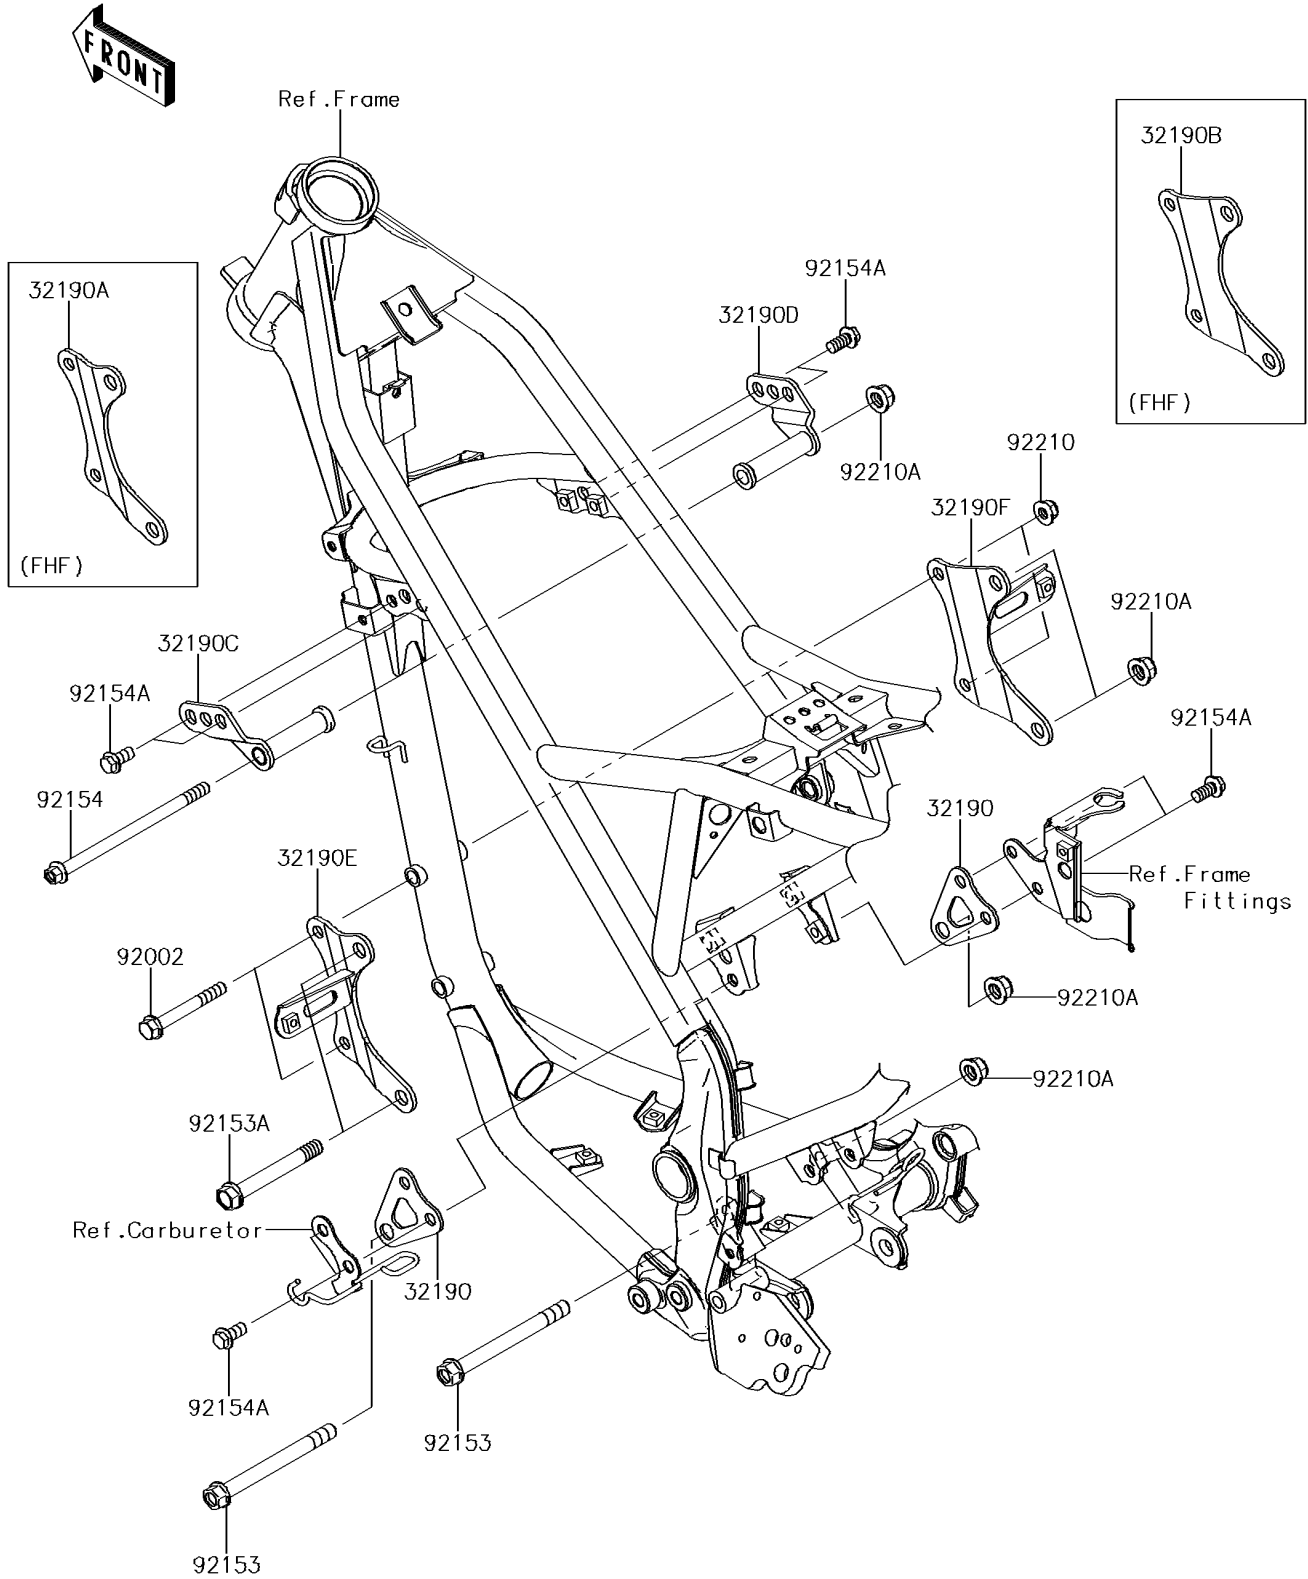

2017 PARTS DIAGRAM

Engine Mount

F2122

2017 PARTS LIST

Engine Mount

ITEM NAME	PART NUMBER	QUANTITY
BRACKET-ENGINE,RR (Ref # 32190)	32190-0310	1
BRACKET-ENGINE,FR,LH (Ref # 32190A)	32190-0429	1
BRACKET-ENGINE,FR,RH (Ref # 32190B)	32190-0430	1
BRACKET-ENGINE,HEAD,LH (Ref # 32190C)	32190-0437	1
BRACKET-ENGINE,HEAD,RH (Ref # 32190D)	32190-0439	1
BOLT,FLANGED,8X65 (Ref # 92002)	92002-1349	1
BOLT,FLANGED,10X105 (Ref # 92153)	92153-0614	1
BOLT,FLANGED,10X80 (Ref # 92153A)	92153-1126	1
BOLT,FLANGED,10X170 (Ref # 92154)	92154-0088	1
BOLT,FLANGED,8X16 (Ref # 92154A)	92154-0462	1
NUT,LOCK,FLANGED,8MM (Ref # 92210)	92210-0140	1
NUT,LOCK,FLANGED,10MM (Ref # 92210A)	92210-1080	1