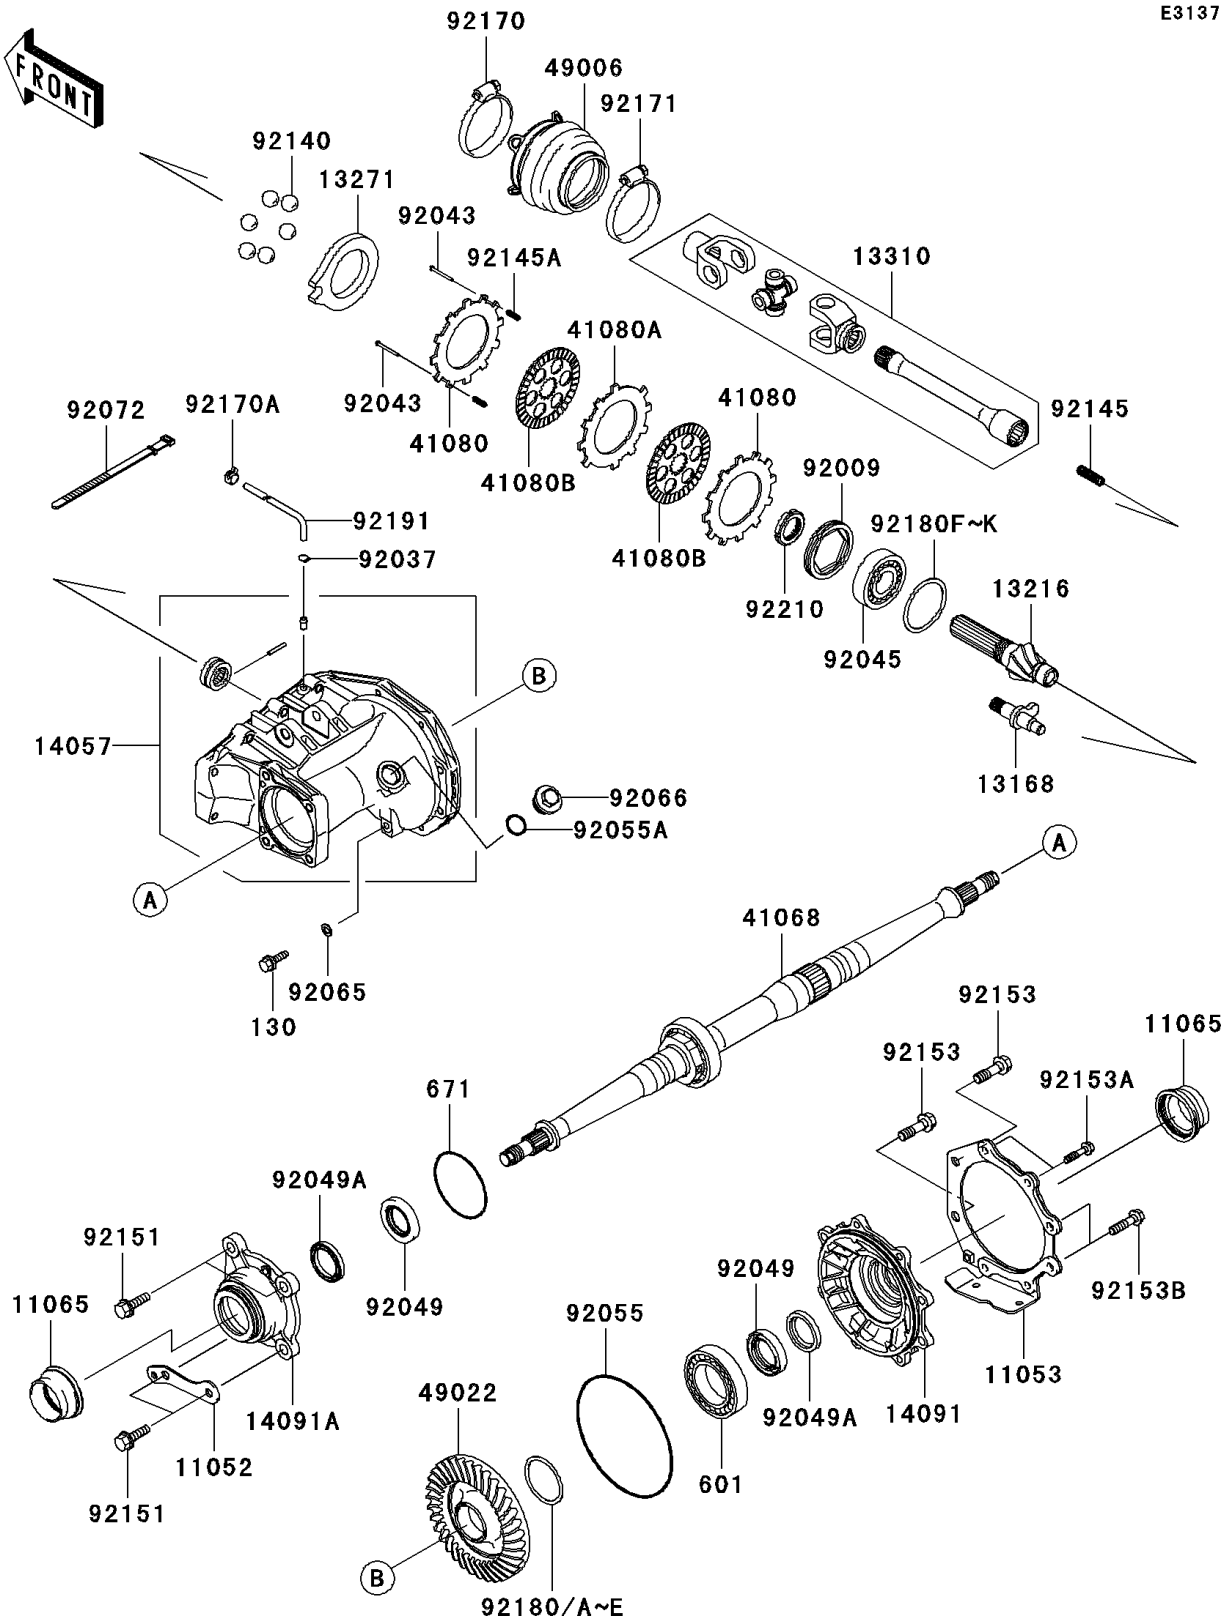

## 2004 KFX®700 PARTS DIAGRAM

Drive Shaft-Rear

E3137

## 2004 KFX®700 PARTS LIST

Drive Shaft-Rear

ITEM NAME	PART NUMBER	QUANTITY
BRACKET,REAR GUARD (Ref # 11052)	11052-1348	1
BRACKET (Ref # 11053)	11053-0216	1
CAP (Ref # 11065)	11065-1260	1
LEVER,BRAKE (Ref # 13168)	13168-1687	1
GEAR-COMP,RR,8T (Ref # 13216)	13216-0002	1
PLATE,CAM (Ref # 13271)	13271-1938	1
SHAFT-ASSY,RR DRIVE SHAFT (Ref # 13310)	13310-1026	1
CASE-COMP-GEAR (Ref # 14057)	14057-0001	1
COVER,RH (Ref # 14091)	14091-0028	1
COVER,LH (Ref # 14091A)	14091-1422	1
AXLE,RR,DRIVE SHAFT (Ref # 41068)	41068-0003	1
DISC,PRESSURE (Ref # 41080)	41080-1483	1
DISC,SEPARATER (Ref # 41080A)	41080-1484	1
DISC,FRICTION (Ref # 41080B)	41080-1538	1
BOOT,RR DRIVE SHAFT (Ref # 49006)	49006-1358	1
GEAR-BEVEL,RR,35T (Ref # 49022)	49022-0004	1
SCREW (Ref # 92009)	92009-1667	1
CLAMP,HOSE (Ref # 92037)	92037-1104	1
PIN,3X35 (Ref # 92043)	92043-1617	1
BEARING-BALL,BX30-1C3 (Ref # 92045)	92045-1391	1
SEAL-OIL,HTC40X58X8 (Ref # 92049)	92049-0012	1
SEAL-OIL,SC40X52X7 (Ref # 92049A)	92049-0013	1
RING-O,156.3X3.7 (Ref # 92055)	92055-0004	1
RING-O,25.7X2.4 (Ref # 92055A)	92055-1136	1
GASKET (Ref # 92065)	92065-023	1
PLUG (Ref # 92066)	92066-1303	1
BAND,L=186 (Ref # 92072)	92072-056	1
BALL,D/O#12 (Ref # 92140)	92140-1064	1
SPRING,RR DRIVE SHAFT (Ref # 92145)	92145-1300	1