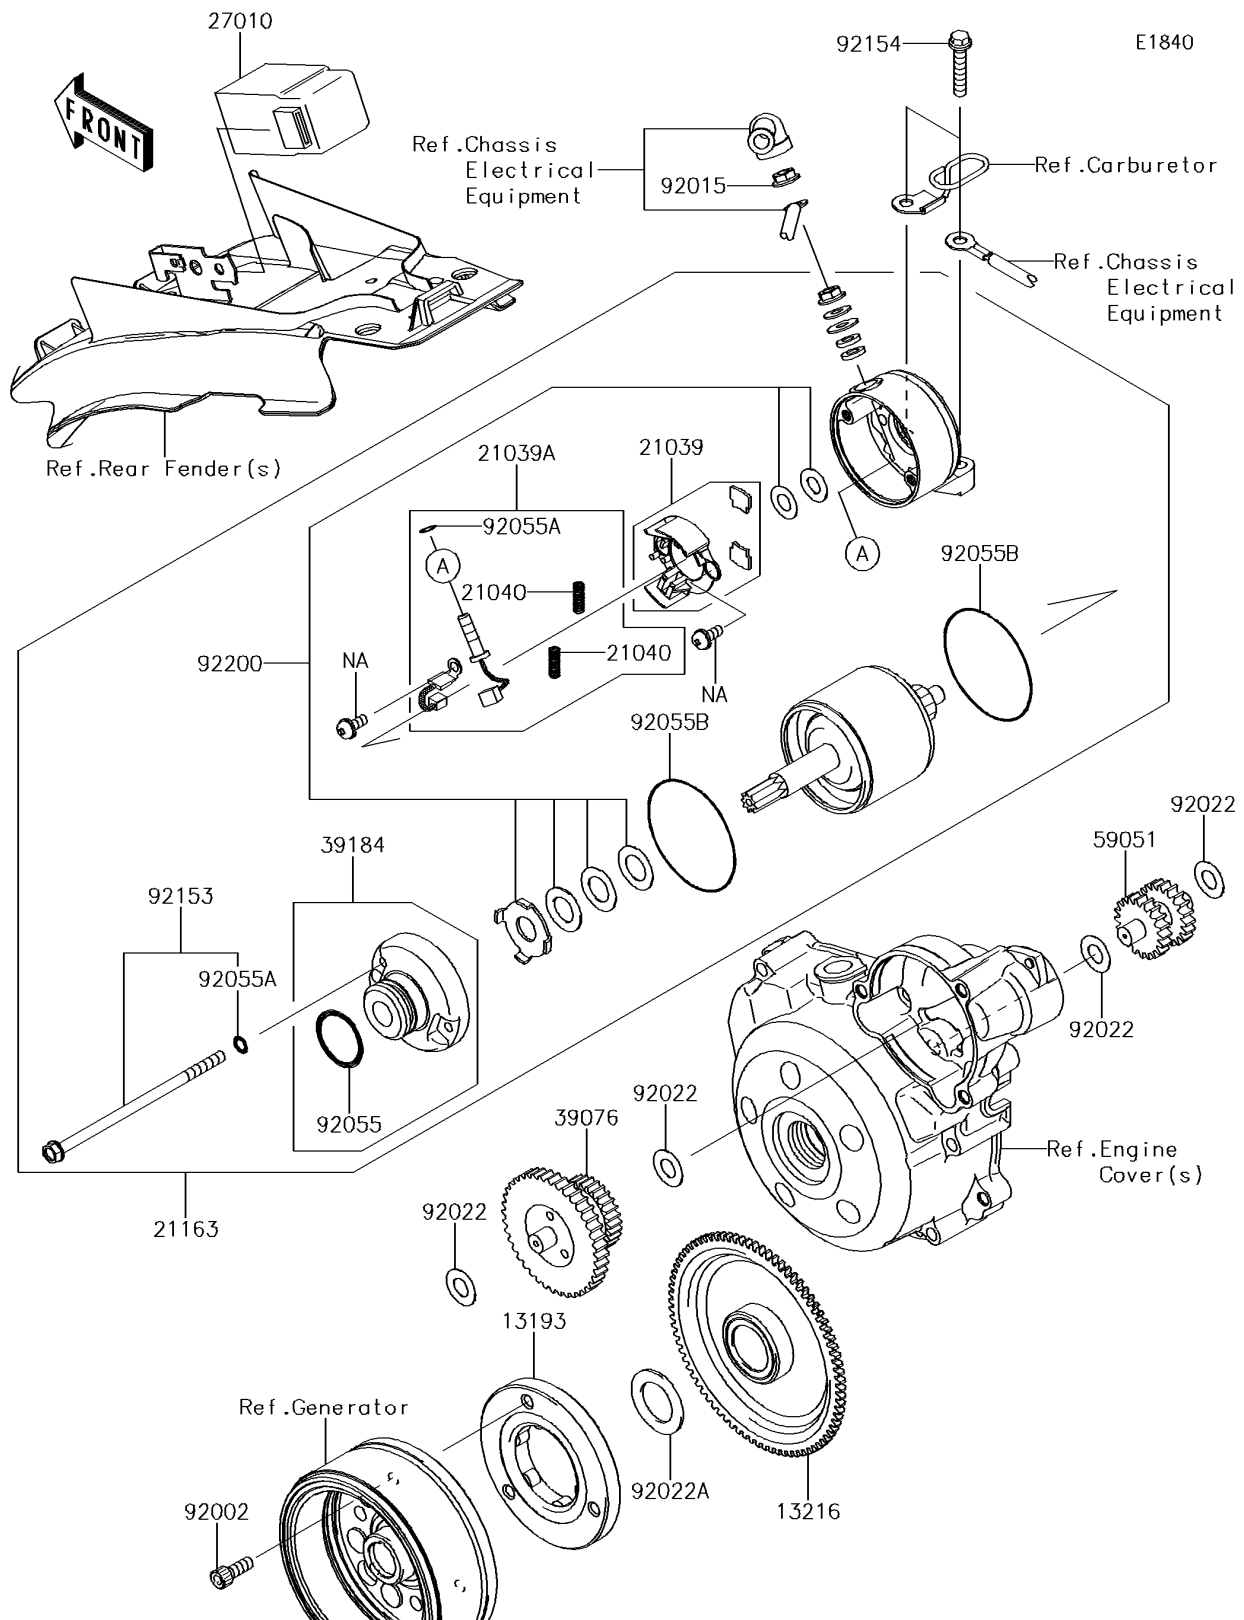

2017 PARTS DIAGRAM

Starter Motor

2017 PARTS LIST

Starter Motor

ITEM NAME	PART NUMBER	QUANTITY
CLUTCH-ASSY-ONEWAY (Ref # 13193)	13193-0009	1
GEAR-COMP,FREE WHEEL (Ref # 13216)	13216-0888	1
BRUSH (Ref # 21039)	21039-0007	1
BRUSH (Ref # 21039A)	21039-0008	1
SPRING-BRUSH (Ref # 21040)	21040-0004	1
STARTER-ELECTRIC (Ref # 21163)	21163-0058	1
SWITCH (Ref # 27010)	27010-0085	1
LIMITER,STARTER IDLE GEAR (Ref # 39076)	39076-0030	1
BRACKET-ASSY (Ref # 39184)	39184-0015	1
GEAR-SPUR,IDLE (Ref # 59051)	59051-1304	1
BOLT,SOCKET,6X16 (Ref # 92002)	92002-1778	1
NUT,FLANGED,6MM (Ref # 92015)	92015-1367	1
WASHER,10.2X20X0.5 (Ref # 92022)	92022-1649	1
WASHER,22.3X35X1.6 (Ref # 92022A)	92022-212	1
RING-O (Ref # 92055)	92055-1276	1
RING-O,4.5X2.0 (Ref # 92055A)	92055-1370	1
RING-O (Ref # 92055B)	92055-1550	1
BOLT (Ref # 92153)	92153-1914	1
BOLT,FLANGED,6X30 (Ref # 92154)	92154-1159	1
WASHER,SET (Ref # 92200)	92200-0407	1