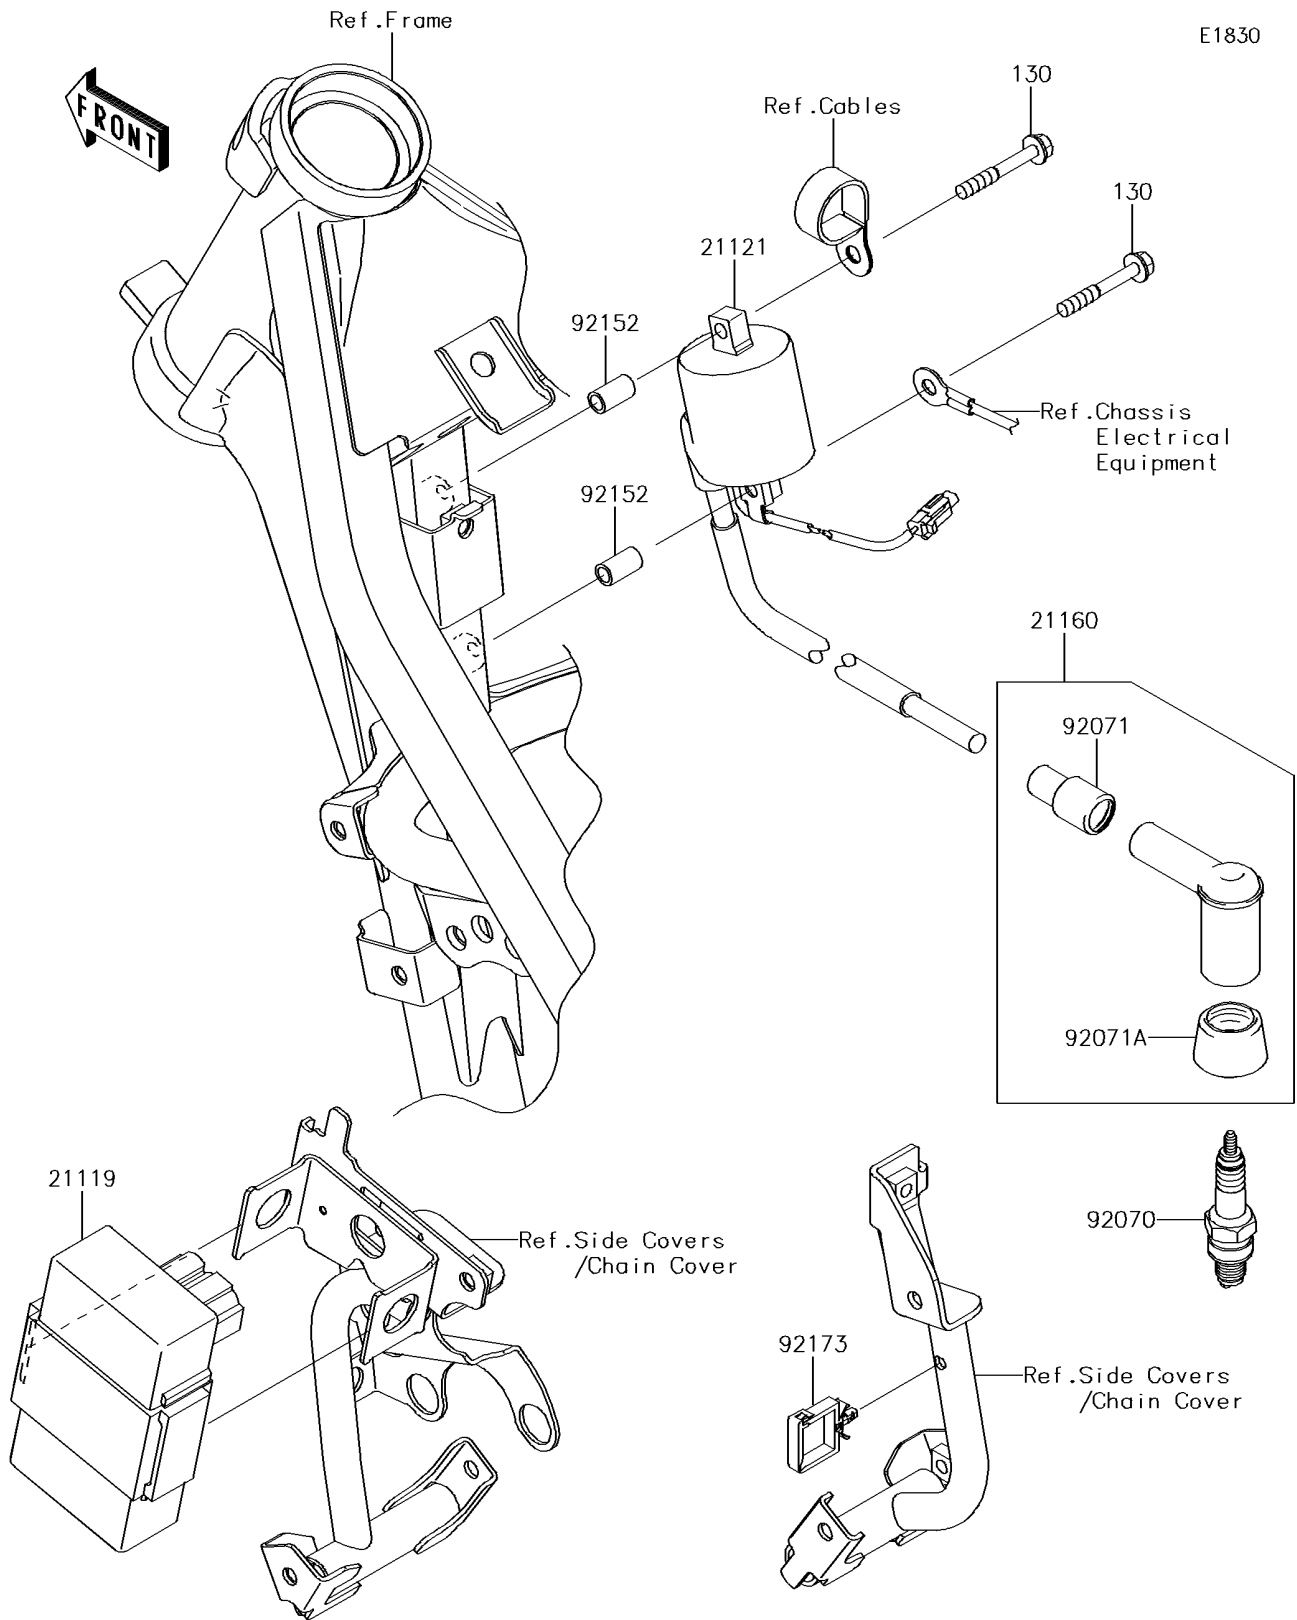

2017 PARTS DIAGRAM

Ignition System

2017 PARTS LIST

Ignition System

ITEM NAME	PART NUMBER	QUANTITY
BOLT-FLANGED,5X35 (Ref # 130)	130BA0535	1
IGNITER (Ref # 21119)	21119-0593	1
COIL-IGNITION (Ref # 21121)	21121-0036	1
CAP-ASSY-PLUG (Ref # 21160)	21160-0001	1
PLUG-SPARK,CR7HSA (Ref # 92070)	92070-0037	1
GROMMET (Ref # 92071)	92071-0001	1
GROMMET (Ref # 92071A)	92071-0002	1
COLLAR,5.6X8X14.5 (Ref # 92152)	92152-2318	1
CLAMP (Ref # 92173)	92173-1513	1