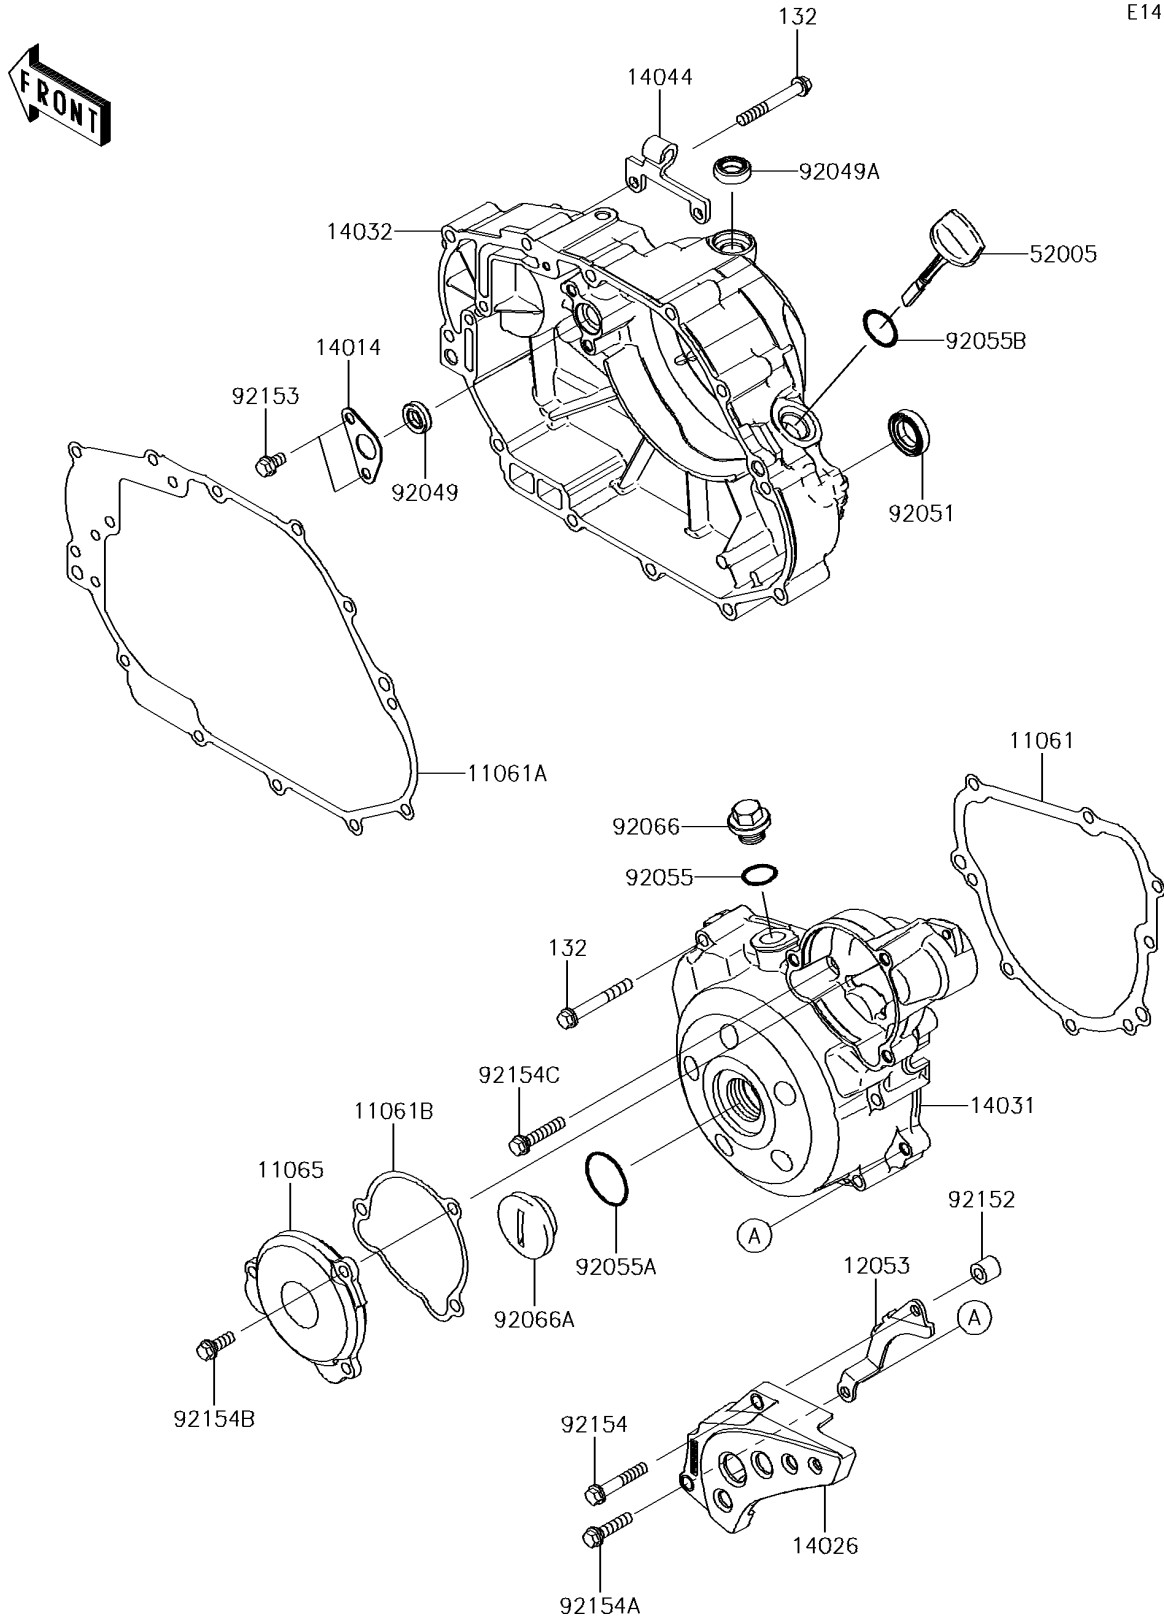

## 2017 PARTS DIAGRAM

Engine Cover(s)

E1431

## 2017 PARTS LIST

Engine Cover(s)

ITEM NAME	PART NUMBER	QUANTITY
GASKET,GENERATOR COVER (Ref # 11061)	11061-0400	1
GASKET,CLUTCH COVER (Ref # 11061A)	11061-0401	1
GASKET (Ref # 11061B)	11061-0865	1
CAP (Ref # 11065)	11065-0801	1
GUIDE-CHAIN (Ref # 12053)	12053-0133	1
BOLT-FLANGED-SMALL,6X45 (Ref # 132)	132BA0645	1
PLATE-POSITION (Ref # 14014)	14014-1153	1
COVER-CHAIN (Ref # 14026)	14026-0103	1
COVER-GENERATOR (Ref # 14031)	14031-0116	1
COVER-CLUTCH (Ref # 14032)	14032-0573	1
HOLDER-CABLE (Ref # 14044)	14044-0567	1
GAUGE,OIL LEVEL (Ref # 52005)	52005-0724	1
SEAL-OIL,10X18X5 (Ref # 92049)	92049-0104	1
SEAL-OIL,12X20X5.5 (Ref # 92049A)	92049-0150	1
SEAL-OIL,TB16267 (Ref # 92051)	92051-003	1
RING-O,14.8X2.4 (Ref # 92055)	92055-0194	1
RING-O,25.7X2.4 (Ref # 92055A)	92055-0763	1
RING-O,20X2 (Ref # 92055B)	92055-0764	1
PLUG,14X10 (Ref # 92066)	92066-0724	1
PLUG,GENERATOR COVER CAP (Ref # 92066A)	92066-1565	1
COLLAR,6.5X12X11 (Ref # 92152)	92152-0692	1
BOLT,6X10 (Ref # 92153)	92153-1140	1
BOLT (Ref # 92154)	92154-1134	1
BOLT,FLANGED,6X25 (Ref # 92154A)	92154-1156	1
BOLT,FLANGED,6X16 (Ref # 92154B)	92154-1157	1
BOLT,FLANGED,6X30 (Ref # 92154C)	92154-1159	1