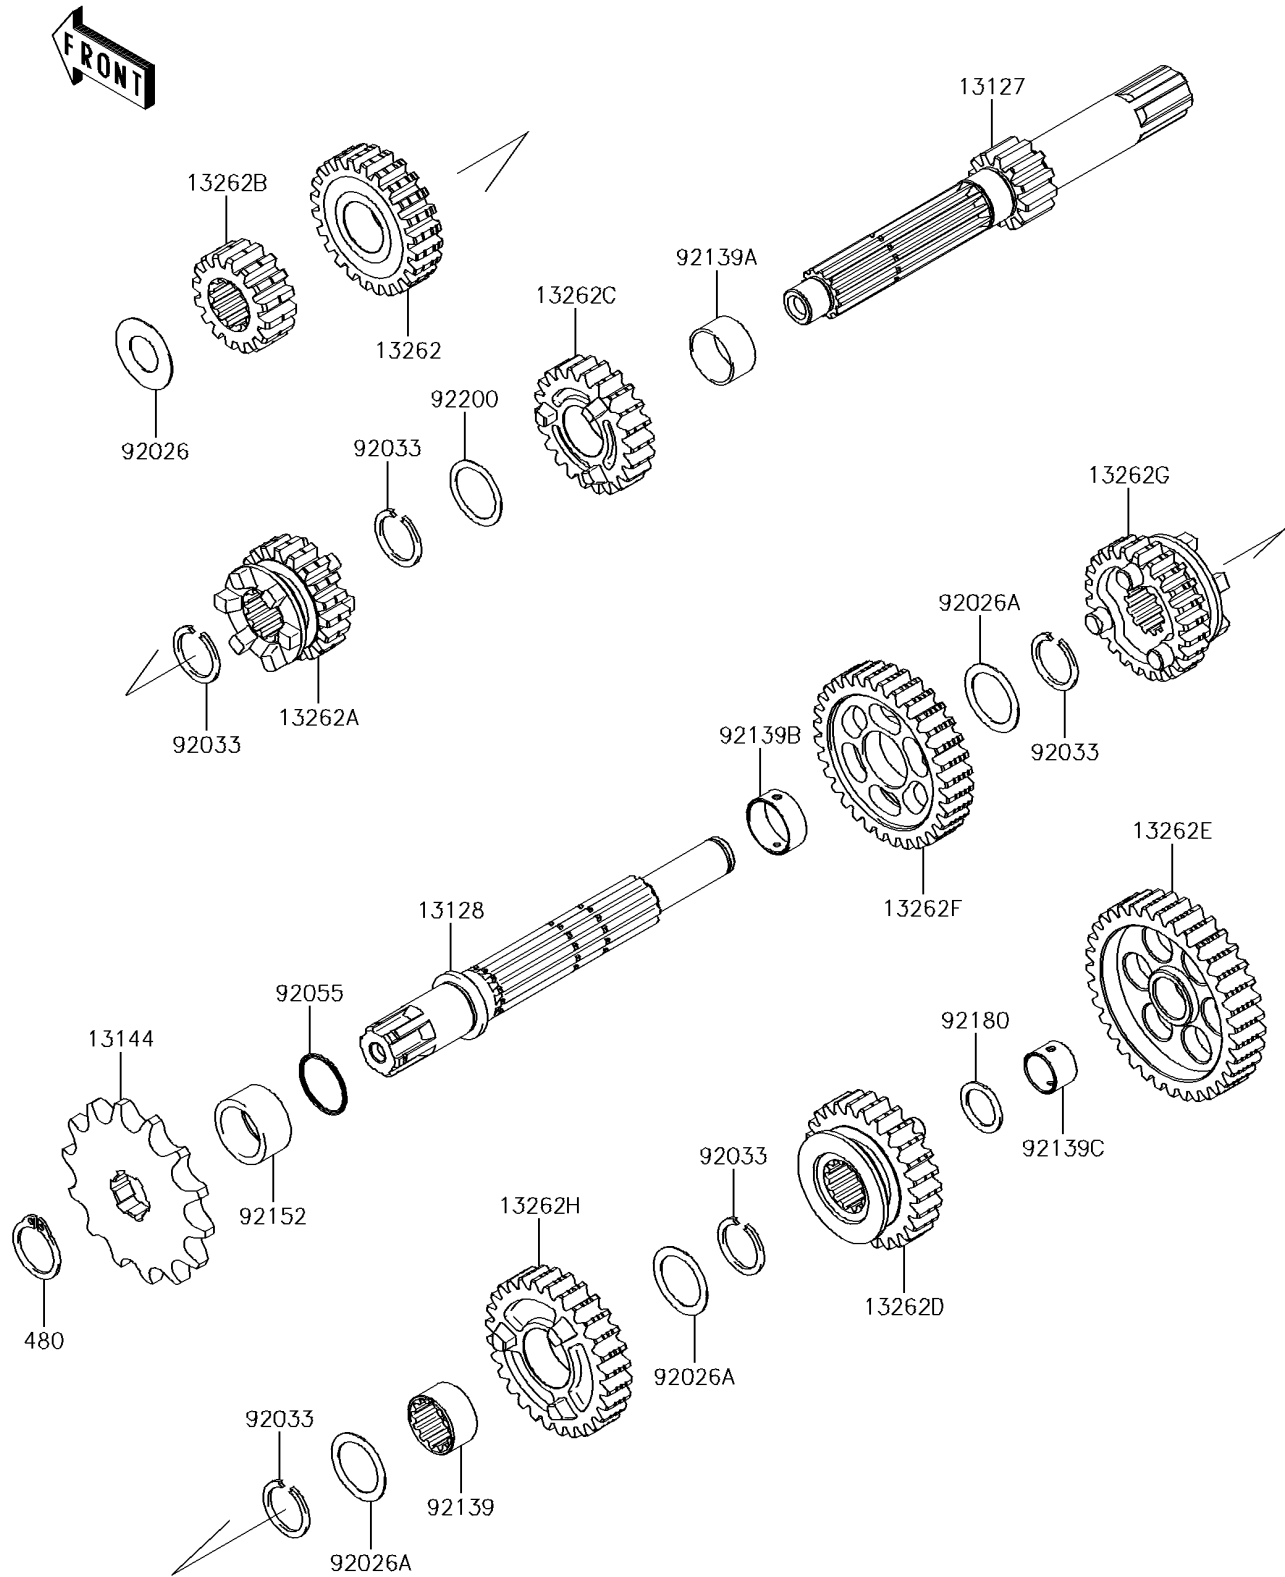

## 2017 PARTS DIAGRAM

Transmission

E1361

## 2017 PARTS LIST

### Transmission

ITEM NAME	PART NUMBER	QUANTITY
SHAFT-TRANSMISSION INPUT,12T (Ref # 13127)	13127-0648	1
SHAFT-TRANSMISSION OUTPUT (Ref # 13128)	13128-0679	1
SPROCKET-OUTPUT,14T (Ref # 13144)	13144-0562	1
GEAR,INPUT 5TH,24T (Ref # 13262)	13262-0965	1
GEAR,INPUT 3RD,19T (Ref # 13262A)	13262-0966	1
GEAR,INPUT 2ND,16T (Ref # 13262B)	13262-0967	1
GEAR,INPUT 4TH,22T (Ref # 13262C)	13262-0968	1
GEAR,OUTPUT 4TH,26T (Ref # 13262D)	13262-0969	1
GEAR,OUTPUT LOW,35T (Ref # 13262E)	13262-0970	1
GEAR,OUTPUT 2ND,32T (Ref # 13262F)	13262-0971	1
GEAR,OUTPUT 5TH,24T (Ref # 13262G)	13262-0972	1
GEAR,OUTPUT 3RD,28T (Ref # 13262H)	13262-0973	1
CIRCLIP-TYPE-C,17MM (Ref # 480)	480J1700	1
SPACER,12.2X24X0.5 (Ref # 92026)	92026-0754	1
SPACER,17.2X23X0.5 (Ref # 92026A)	92026-0755	1
RING-SNAP (Ref # 92033)	92033-0731	1
RING-O,16.8X1.9 (Ref # 92055)	92055-0151	1
BUSHING (Ref # 92139)	92139-0286	1
BUSHING,17X19X9.5 (Ref # 92139A)	92139-0795	1
BUSHING,17X19X7.4 (Ref # 92139B)	92139-0796	1
BUSHING,12X14X9.4 (Ref # 92139C)	92139-0797	1
COLLAR,SPROCKET (Ref # 92152)	92152-0998	1
SHIM (Ref # 92180)	92180-0774	1
WASHER,17.3X22X0.5 (Ref # 92200)	92200-0865	1