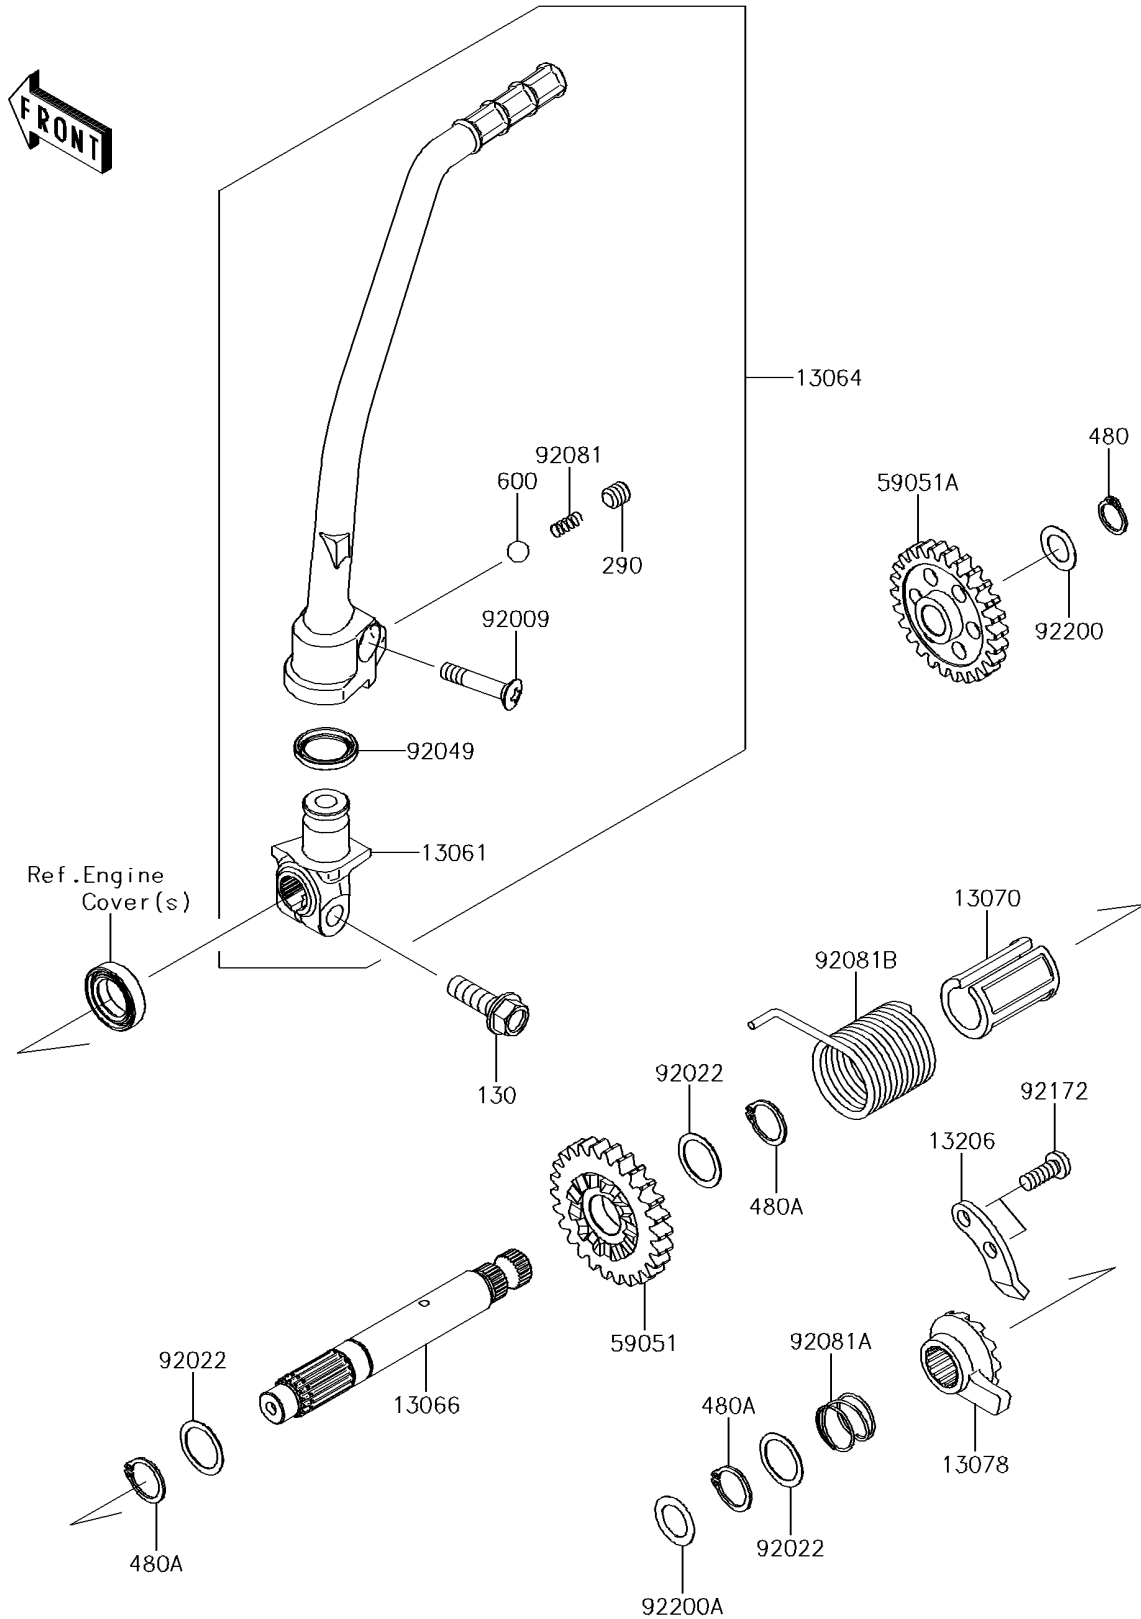

2017 PARTS DIAGRAM

Kickstarter Mechanism

E1340

2017 PARTS LIST

Kickstarter Mechanism

ITEM NAME	PART NUMBER	QUANTITY
BOLT-FLANGED,8X25 (Ref # 130)	130CA0825	1
BOSS (Ref # 13061)	13061-0778	1
LEVER-ASSY-KICK (Ref # 13064)	13064-0074	1
SHAFT-KICK (Ref # 13066)	13066-0014	1
GUIDE,KICK SHAFT (Ref # 13070)	13070-1035	1
RATCHET (Ref # 13078)	13078-0030	1
GUIDE-KICK (Ref # 13206)	13206-1070	1
SCREW-SET-SOCKET,8X8 (Ref # 290)	290CA0808	1
CIRCLIP-TYPE-C,12MM (Ref # 480)	480J1200	1
CIRCLIP-TYPE-C,16MM (Ref # 480A)	480J1600	1
GEAR-SPUR,KICK STARTER,26T (Ref # 59051)	59051-0735	1
GEAR-SPUR,IDLE,26T (Ref # 59051A)	59051-0738	1
BALL-STEEL,1/4 (Ref # 600)	600A0800	1
SCREW,6X27 (Ref # 92009)	92009-1607	1
WASHER,16.8X22X0.5 (Ref # 92022)	92022-315	1
SEAL-OIL,KICK PEDAL (Ref # 92049)	92049-1387	1
SPRING,KICK PEDAL (Ref # 92081)	92081-020	1
SPRING,RATCHET (Ref # 92081A)	92081-122	1
SPRING,KICK STARTER (Ref # 92081B)	92081-1276	1
SCREW,6X16 (Ref # 92172)	92172-1051	1
WASHER,12.3X20X0.5 (Ref # 92200)	92200-0298	1
WASHER,13.2X20X0.5 (Ref # 92200A)	92200-0571	1