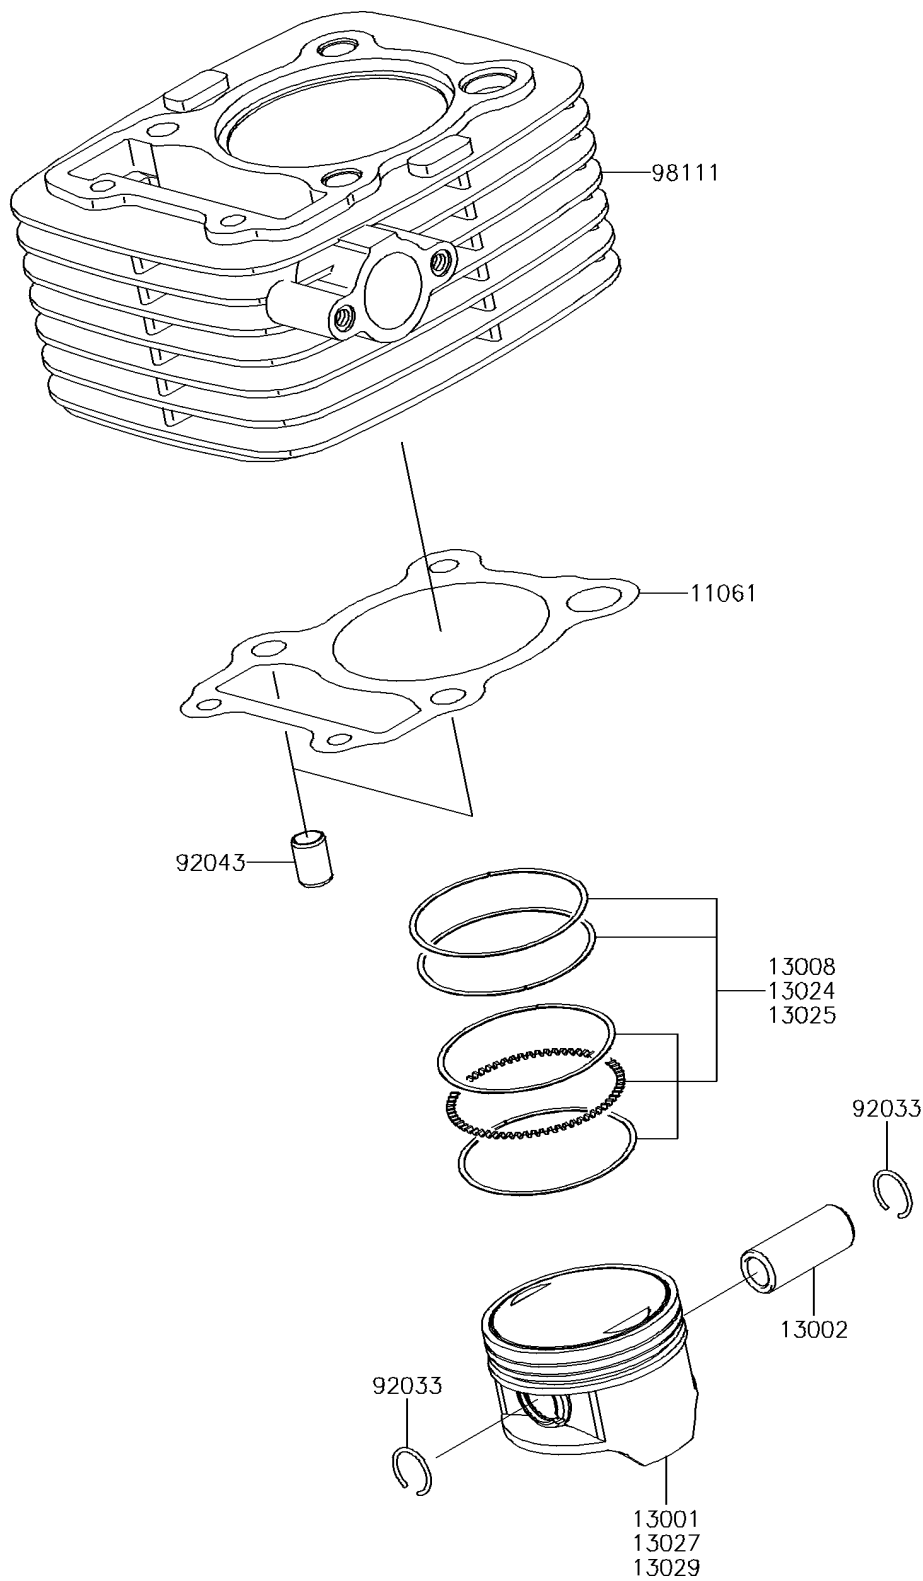

2017 PARTS DIAGRAM

Cylinder/Piston(s)

E1120

2017 PARTS LIST

Cylinder/Piston(s)

ITEM NAME	PART NUMBER	QUANTITY
GASKET,CYLINDER BASE (Ref # 11061)	11061-0863	1
PISTON-ENGINE,STD (Ref # 13001)	13001-0769	1
PIN-PISTON (Ref # 13002)	13002-1126	1
RING-SET-PISTON (Ref # 13008)	13008-0038	1
RING-SET-PISTON LL,O/S 1.00 (Ref # 13024)	13024-0009	1
RING-SET-PISTON L,O/S 0.50 (Ref # 13025)	13025-0011	1
PISTON-ENGINE LL,O/S,1.00 (Ref # 13027)	13027-0021	1
PISTON-ENGINE L,O/S,0.50 (Ref # 13029)	13029-0039	1
RING-SNAP (Ref # 92033)	92033-1287	1
PIN,8.2X10X14 (Ref # 92043)	92043-0100	1
CYLINDER-COMP-ENGINE (Ref # 98111)	98111-0040	1