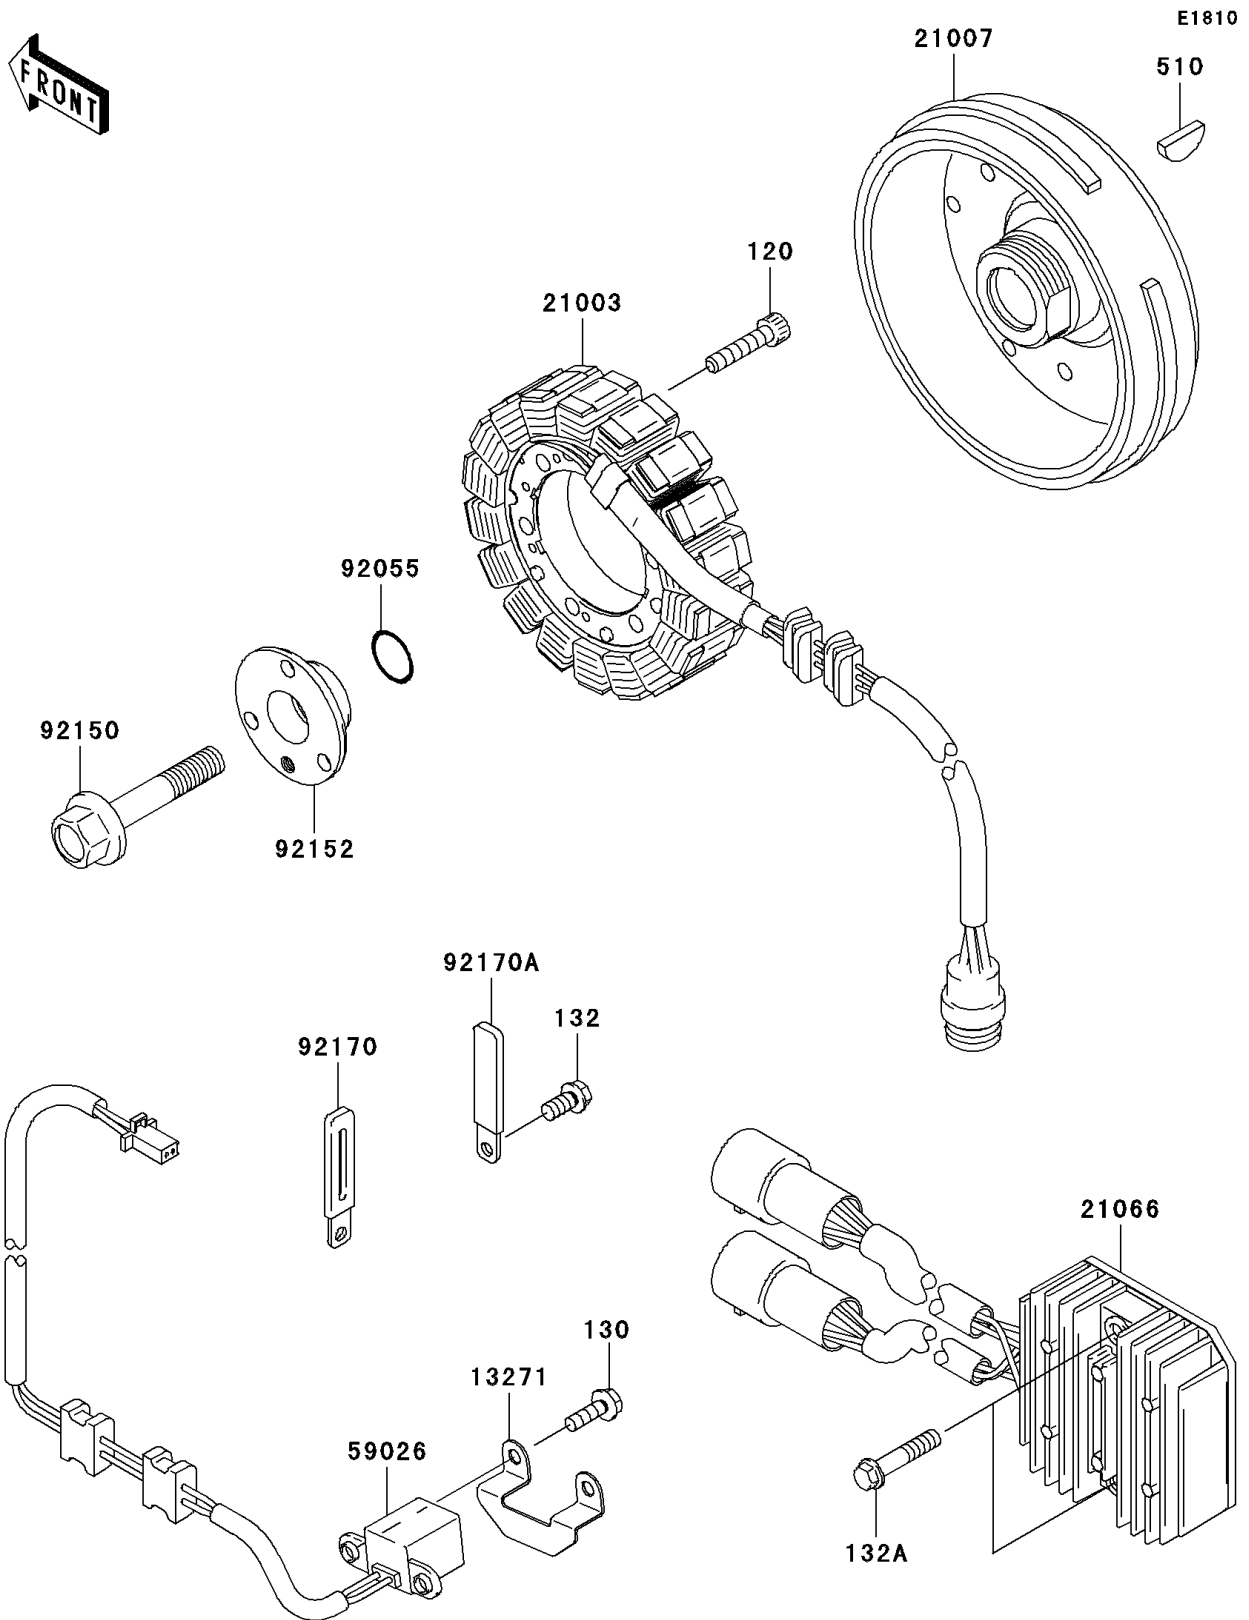

2004 KFX[®]700 PARTS DIAGRAM

Generator

2004 KFX®700 PARTS LIST

Generator

ITEM NAME	PART NUMBER	QUANTITY
BOLT-SOCKET,6X28 (Ref # 120)	120P0628	1
BOLT-FLANGED (Ref # 130)	130G0516	1
BOLT-FLANGED-SMALL (Ref # 132)	132Y0612	1
BOLT-FLANGED-SMALL (Ref # 132A)	132Y0630	1
KEY-WOODRUFF (Ref # 510)	510A4200	1
PLATE (Ref # 13271)	13271-1369	1
STATOR (Ref # 21003)	21003-0003	1
ROTOR (Ref # 21007)	21007-1367	1
REGULATOR-VOLTAGE (Ref # 21066)	21066-1112	1
COIL-PULSING (Ref # 59026)	59026-1159	1
RING-0,19.8X2.2 (Ref # 92055)	92055-1215	1
BOLT,PULLEY (Ref # 92150)	92150-1987	1
COLLAR,20X51X17 (Ref # 92152)	92152-1467	1
CLAMP (Ref # 92170)	92170-1514	1
CLAMP (Ref # 92170A)	92170-1925	1