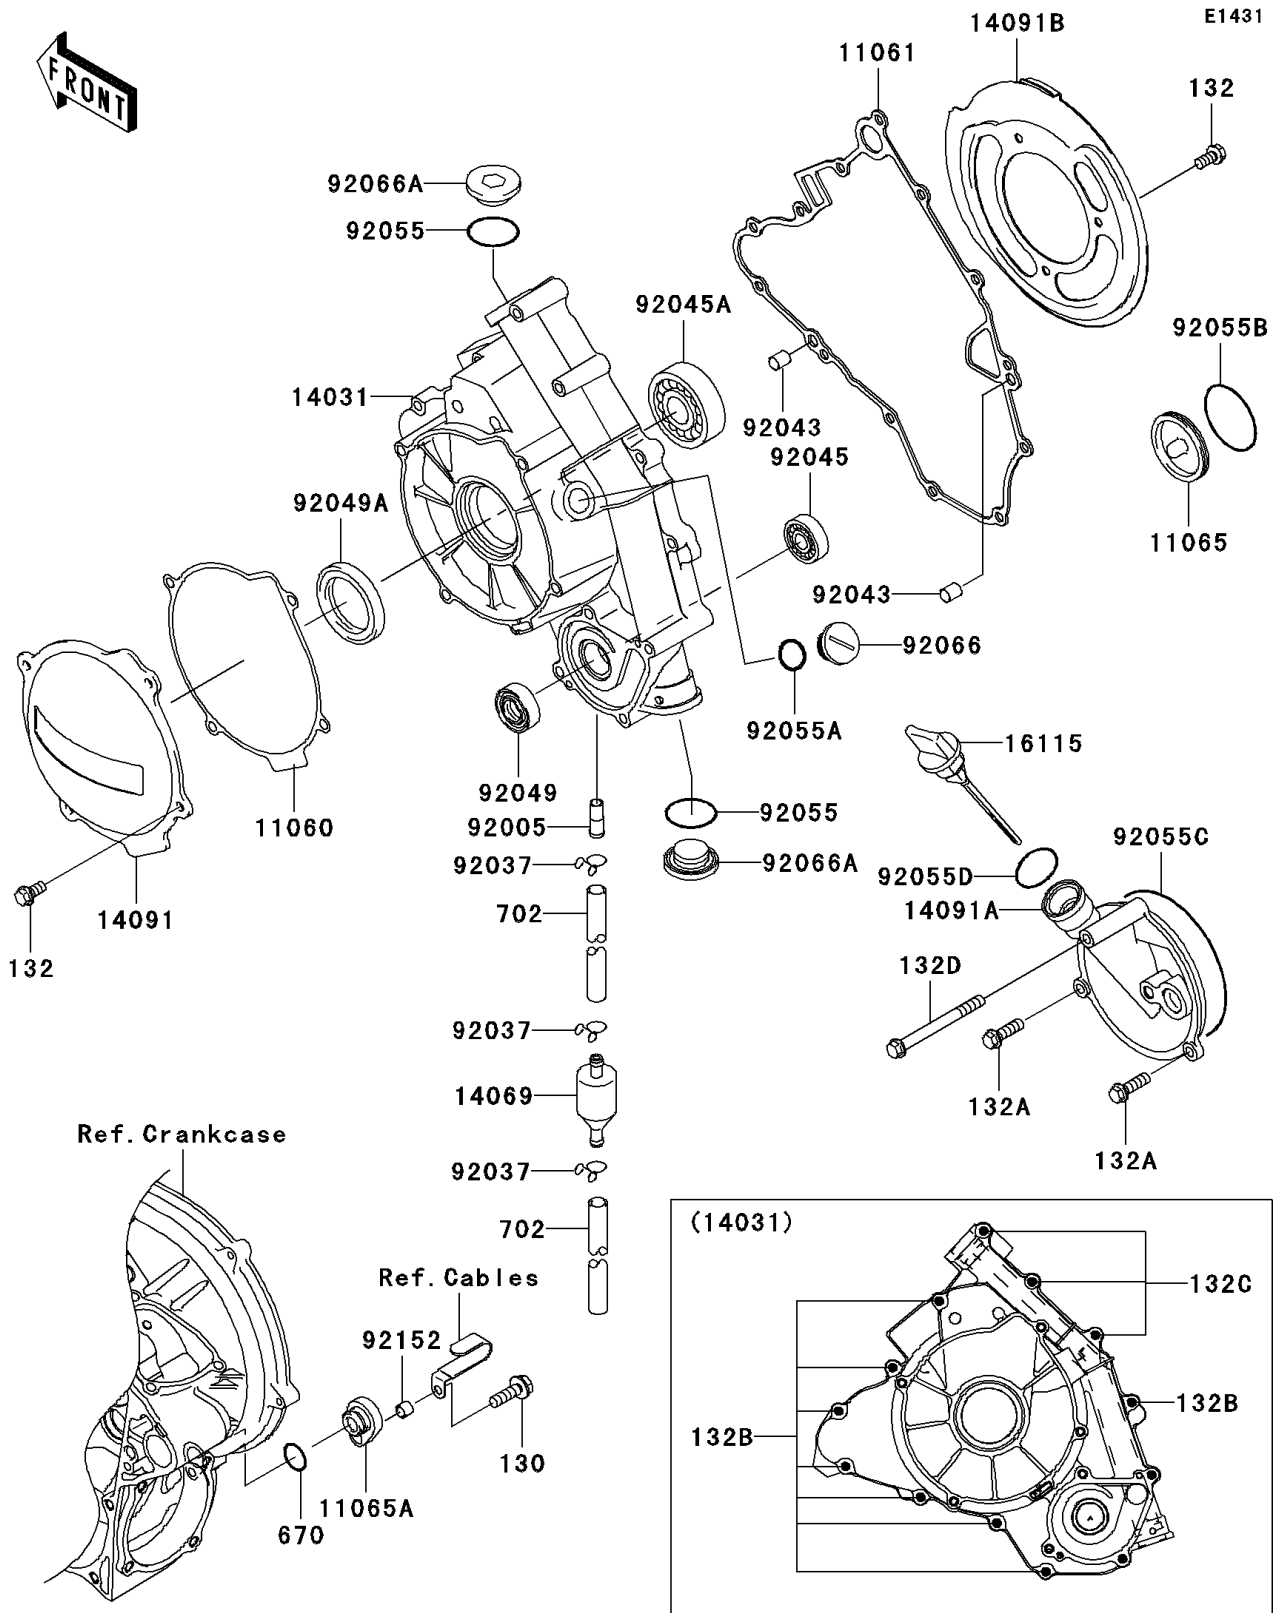

## 2004 KFX®700 PARTS DIAGRAM

Engine Cover(s)

## 2004 KFX®700 PARTS LIST

Engine Cover(s)

ITEM NAME	PART NUMBER	QUANTITY
BOLT-FLANGED (Ref # 130)	130Z0620	1
BOLT-FLANGED-SMALL (Ref # 132)	132Y0612	1
BOLT-FLANGED-SMALL (Ref # 132A)	132Y0620	1
BOLT-FLANGED-SMALL (Ref # 132B)	132Y0630	1
BOLT-FLANGED-SMALL (Ref # 132C)	132Y0655	1
BOLT-FLANGED-SMALL (Ref # 132D)	132Y0665	1
O RING,14MM (Ref # 670)	670D2014	1
TUBE-RUBBER (Ref # 702)	702A07035	1
GASKET,BLANK (Ref # 11060)	11060-1717	1
GASKET (Ref # 11061)	11061-1119	1
CAP (Ref # 11065)	11065-1151	1
CAP,OIL COVER (Ref # 11065A)	11065-1252	1
COVER-GENERATOR (Ref # 14031)	14031-0030	1
BREATHER (Ref # 14069)	14069-1051	1
COVER,GENERATOR COVER (Ref # 14091)	14091-1538	1
COVER,OIL (Ref # 14091A)	14091-1543	1
COVER,BELT CONVERTER (Ref # 14091B)	14091-1571	1
CAP-OIL FILLER (Ref # 16115)	16115-0001	1
FITTING (Ref # 92005)	92005-1369	1
CLAMP,TUBE (Ref # 92037)	92037-147	1
PIN,6.2X8X14 (Ref # 92043)	92043-1263	1
BEARING-BALL,6901 (Ref # 92045)	92045-1246	1
BEARING-BALL (Ref # 92045A)	92045-1403	1
SEAL-OIL,AC037AE0 (Ref # 92049)	92049-1228	1
SEAL-OIL (Ref # 92049A)	92049-1576	1
RING-O,25.7X2.4 (Ref # 92055)	92055-1136	1
RING-O (Ref # 92055A)	92055-1146	1
RING-O,44.7X2.4 (Ref # 92055B)	92055-1279	1
RING-O (Ref # 92055C)	92055-1632	1

## 2004 KFX®700 PARTS LIST

Engine Cover(s)

ITEM NAME	PART NUMBER	QUANTITY
RING-0,20MM (Ref # 92055D)	92055-2185	1
PLUG,COVER (Ref # 92066)	92066-0011	1
PLUG,25X8 (Ref # 92066A)	92066-0012	1
COLLAR (Ref # 92152)	92152-1332	1