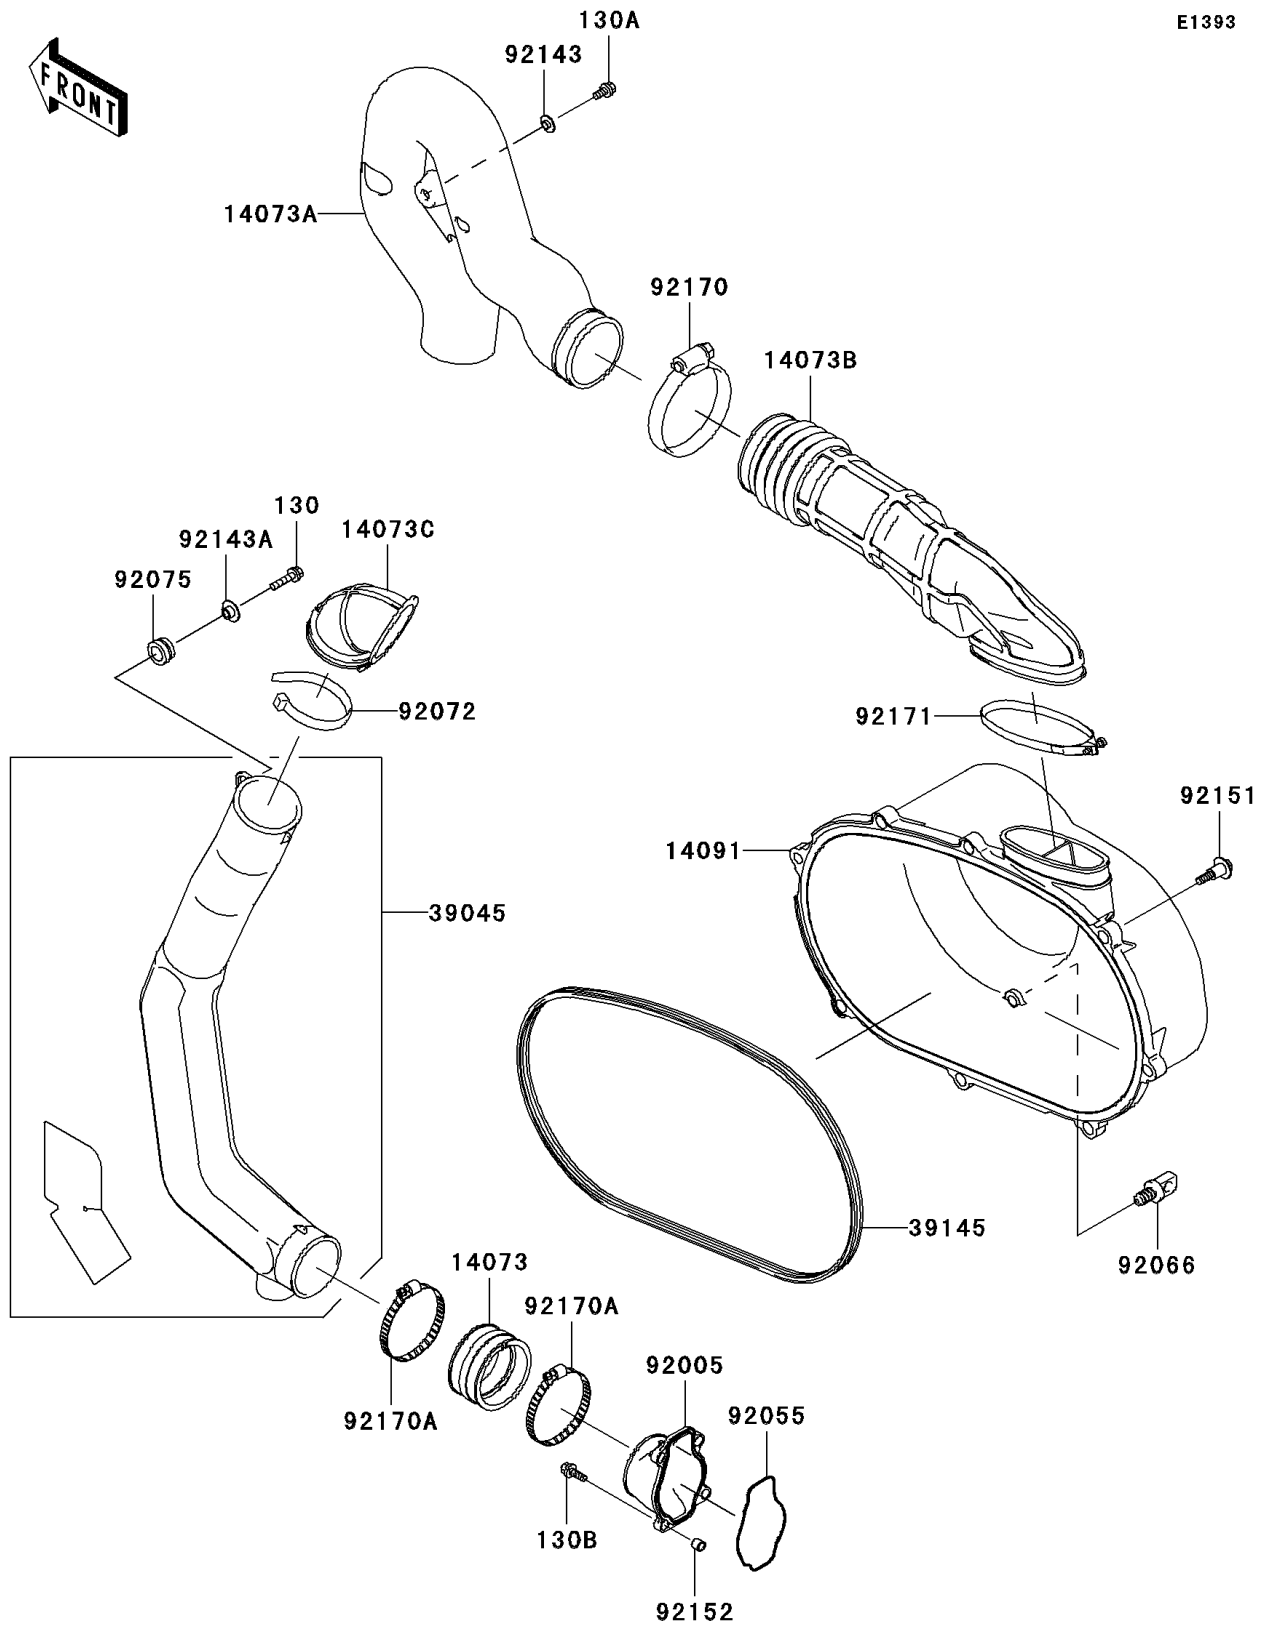

2004 KFX[®]700 PARTS DIAGRAM

Converter Cover/Drive Belt

E1393

2004 KFX®700 PARTS LIST

Converter Cover/Drive Belt

ITEM NAME	PART NUMBER	QUANTITY
BOLT-FLANGED,6X25 (Ref # 130)	130G0625	1
BOLT-FLANGED (Ref # 130A)	130J0612	1
BOLT-FLANGED (Ref # 130B)	130Z0620	1
DUCT,AIR FILTER JOINT (Ref # 14073)	14073-1775	1
DUCT,EXHAUST (Ref # 14073A)	14073-1850	1
DUCT,EXHAUST JOINT (Ref # 14073B)	14073-1851	1
DUCT,SNORKEL TOP (Ref # 14073C)	14073-1853	1
COVER,BELT CONVERTER (Ref # 14091)	14091-1535	1
DUCT-ASSY,SNORKEL (Ref # 39045)	39045-1072	1
TRIM-SEAL (Ref # 39145)	39145-1135	1
FITTING (Ref # 92005)	92005-1387	1
RING-O (Ref # 92055)	92055-1630	1
PLUG,DRAIN,11X19 (Ref # 92066)	92066-1580	1
BAND,L=365 (Ref # 92072)	92072-1197	1
DAMPER,RUBBER (Ref # 92075)	92075-1123	1
COLLAR (Ref # 92143)	92143-1087	1
COLLAR (Ref # 92143A)	92143-1353	1
BOLT (Ref # 92151)	92151-1686	1
COLLAR (Ref # 92152)	92152-1332	1
CLAMP (Ref # 92170)	92170-1763	1
CLAMP (Ref # 92170A)	92170-1764	1
CLAMP (Ref # 92171)	92171-1554	1