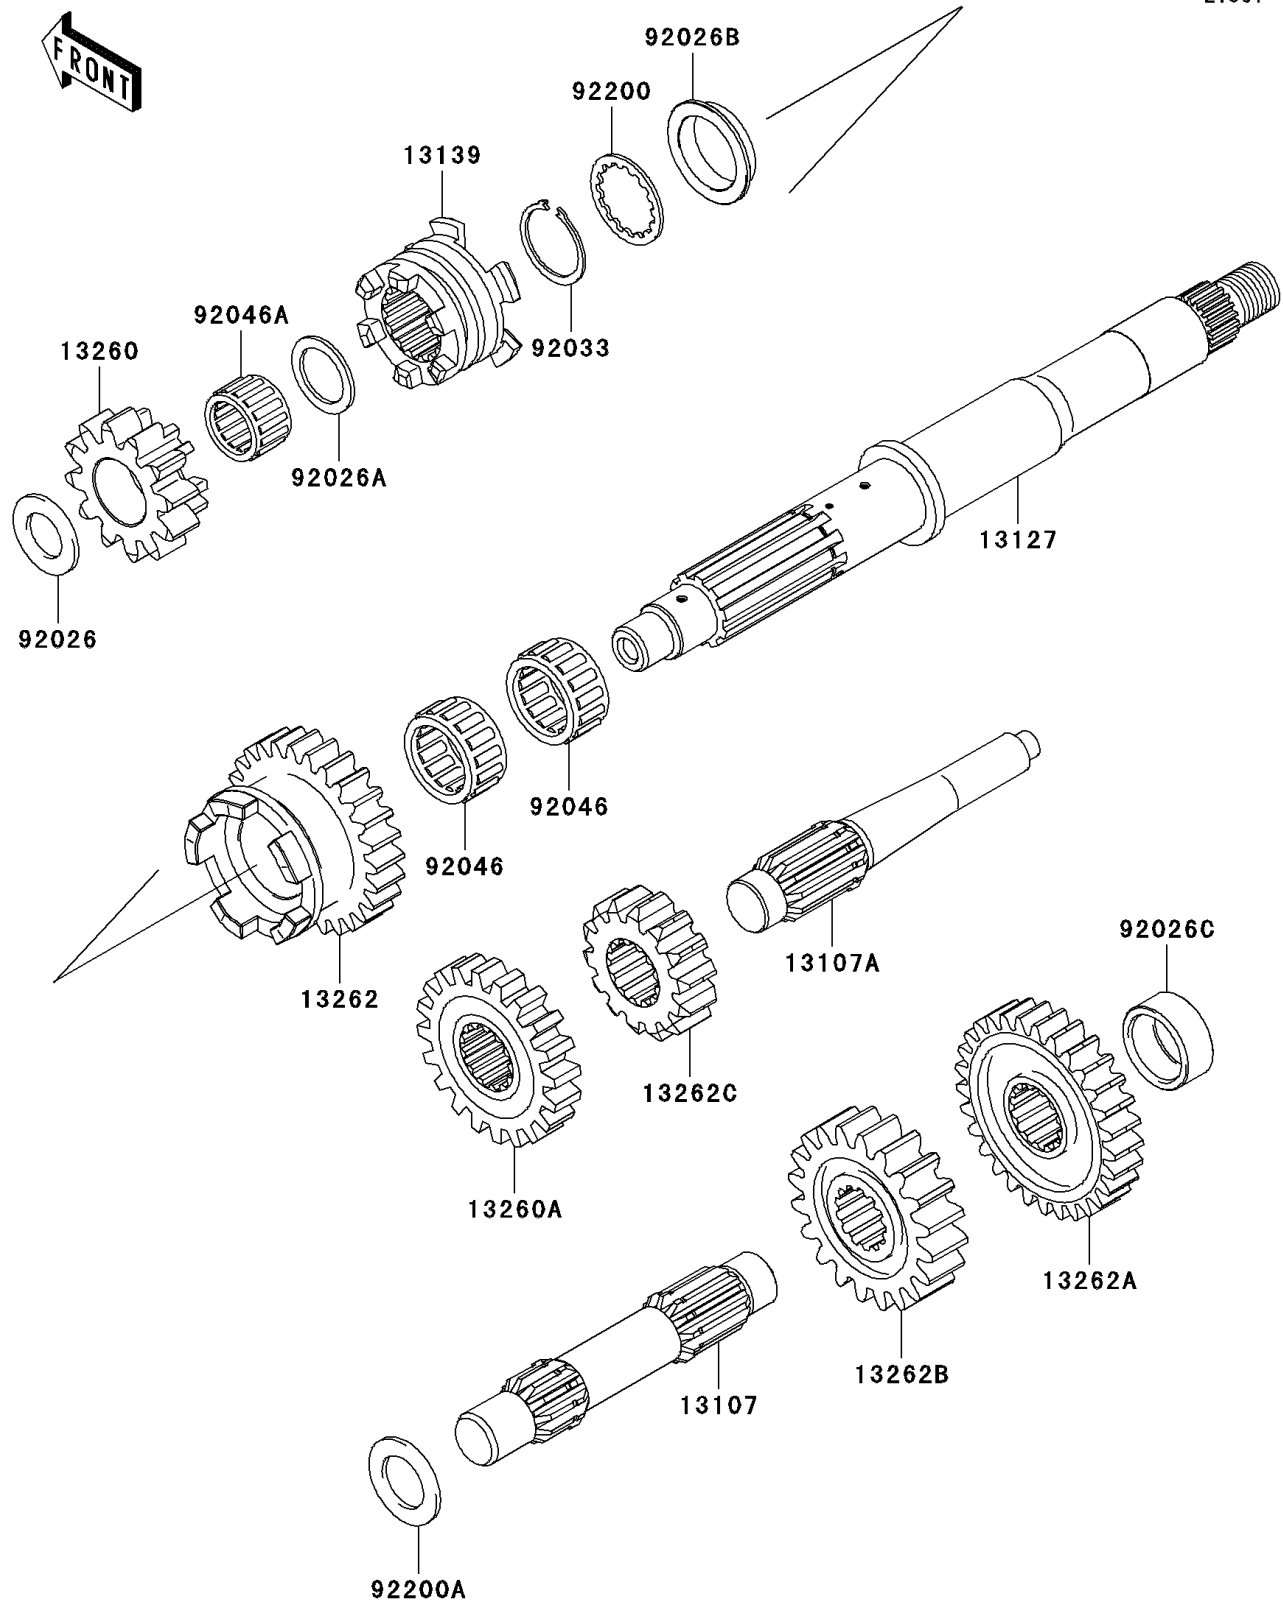

2004 KFX[®]700 PARTS DIAGRAM

Transmission

E1361

2004 KFX®700 PARTS LIST

Transmission

ITEM NAME	PART NUMBER	QUANTITY
SHAFT,OUTPUT (Ref # 13107)	13107-1436	1
SHAFT,REVERSE,IDLE (Ref # 13107A)	13107-1437	1
SHAFT-TRANSMISSION INPUT (Ref # 13127)	13127-1304	1
SHIFTER (Ref # 13139)	13139-1096	1
GEAR,INPUT REVERSE,12T (Ref # 13260)	13260-1868	1
GEAR,DRIVEN REVERSE,16T (Ref # 13260A)	13260-1873	1
GEAR,INPUT HIGH,27T (Ref # 13262)	13262-0002	1
GEAR,DRIVEN HIGH,29T (Ref # 13262A)	13262-0015	1
GEAR,OUTPUT DRIVE,20T (Ref # 13262B)	13262-1052	1
GEAR,OUTPUT REVERSE,14T (Ref # 13262C)	13262-1053	1
SPACER,17.3X30X2.0 (Ref # 92026)	92026-1415	1
SPACER,21.2X29X1.6 (Ref # 92026A)	92026-1568	1
SPACER,28X39X8 (Ref # 92026B)	92026-1629	1
SPACER,25X32X13 (Ref # 92026C)	92026-1630	1
RING-SNAP,T=1.2 (Ref # 92033)	92033-1037	1
BEARING-NEEDLE,LOW GEAR (Ref # 92046)	92046-1278	1
BEARING-NEEDLE,REVERSE GEAR (Ref # 92046A)	92046-1279	1
WASHER,T=1.5 (Ref # 92200)	92200-1240	1
WASHER,20.3X33X2.0 (Ref # 92200A)	92200-1351	1