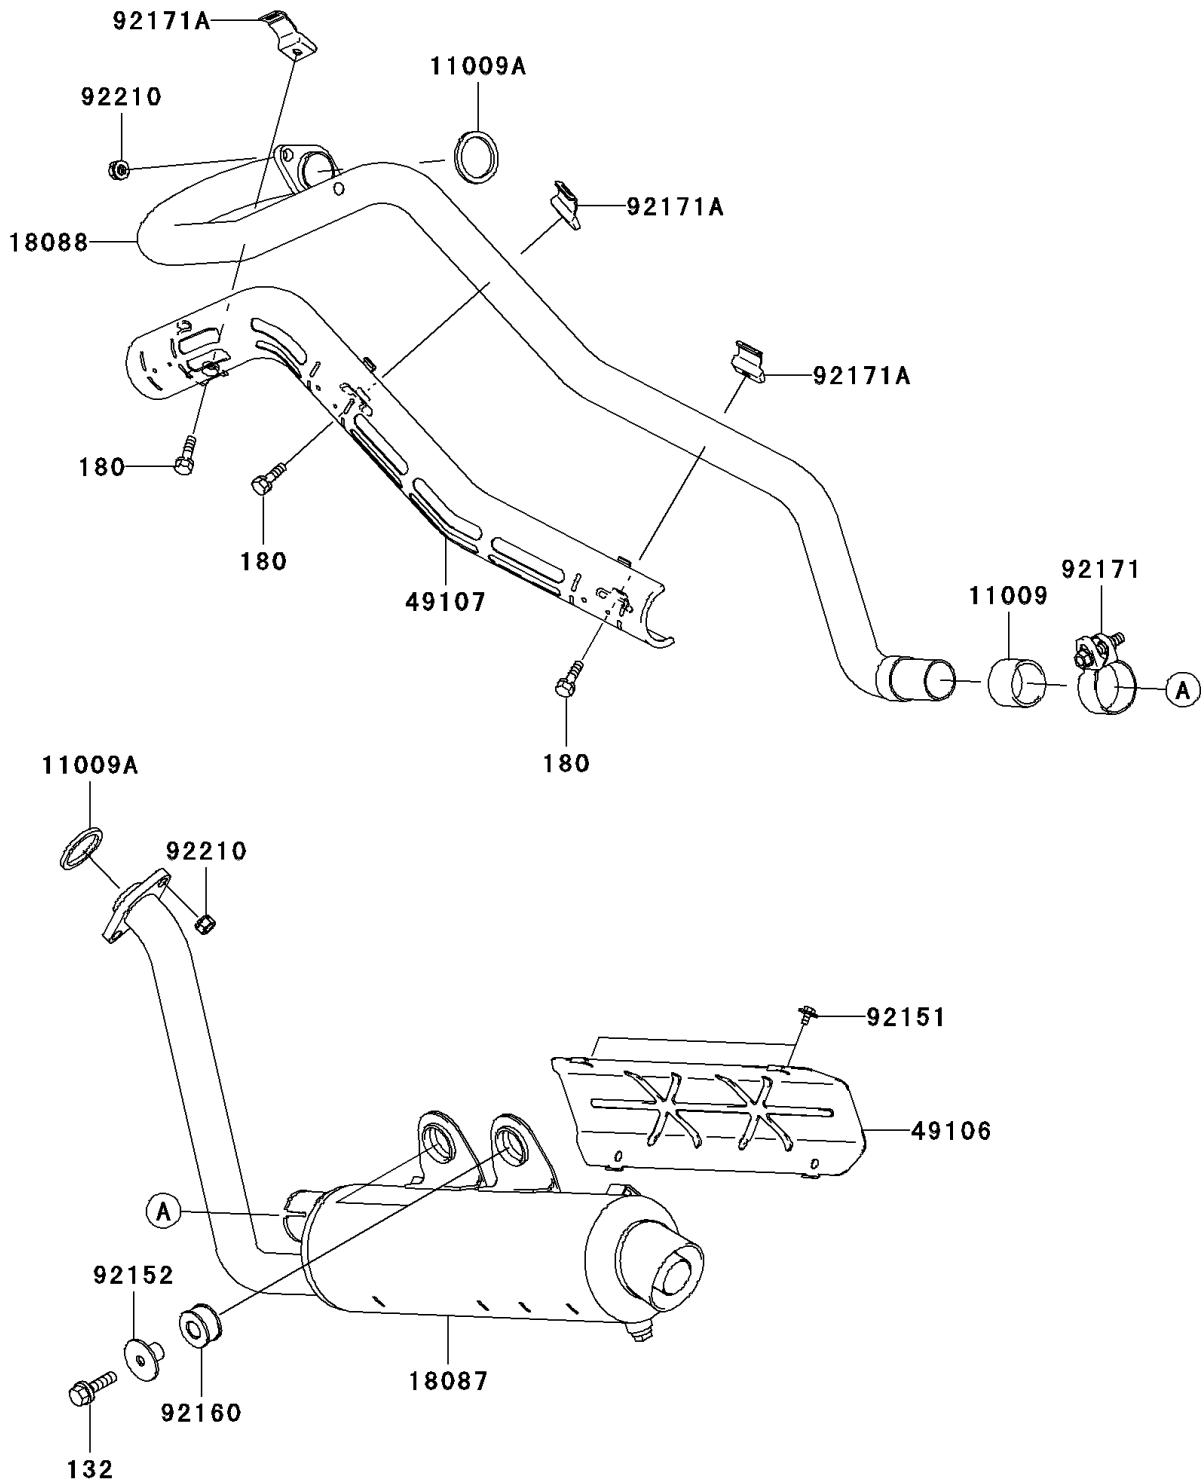

## 2004 KFX<sup>®</sup>700 PARTS DIAGRAM

Muffler(s)

E1140

## 2004 KFX®700 PARTS LIST

Muffler(s)

ITEM NAME	PART NUMBER	QUANTITY
BOLT-FLANGED-SMALL (Ref # 132)	132Y0830	1
BOLT-UPSET-WS (Ref # 180)	180Y0620	1
GASKET,MUFFLER CONNECTING (Ref # 11009)	11009-1865	1
GASKET,EXHAUST HOLDER (Ref # 11009A)	11009-1894	1
MUFFLER (Ref # 18087)	18087-0006	1
PIPE-EXHAUST (Ref # 18088)	18088-1222	1
COVER-MUFFLER (Ref # 49106)	49106-1293	1
COVER-EXHAUST PIPE (Ref # 49107)	49107-1226	1
BOLT,6X12 (Ref # 92151)	92151-1944	1
COLLAR,MUFFLER (Ref # 92152)	92152-1152	1
DAMPER,MUFFLER (Ref # 92160)	92160-1990	1
CLAMP (Ref # 92171)	92171-1330	1
CLAMP (Ref # 92171A)	92171-1357	1
NUT,RH,THREAD 8MM (Ref # 92210)	92210-1242	1