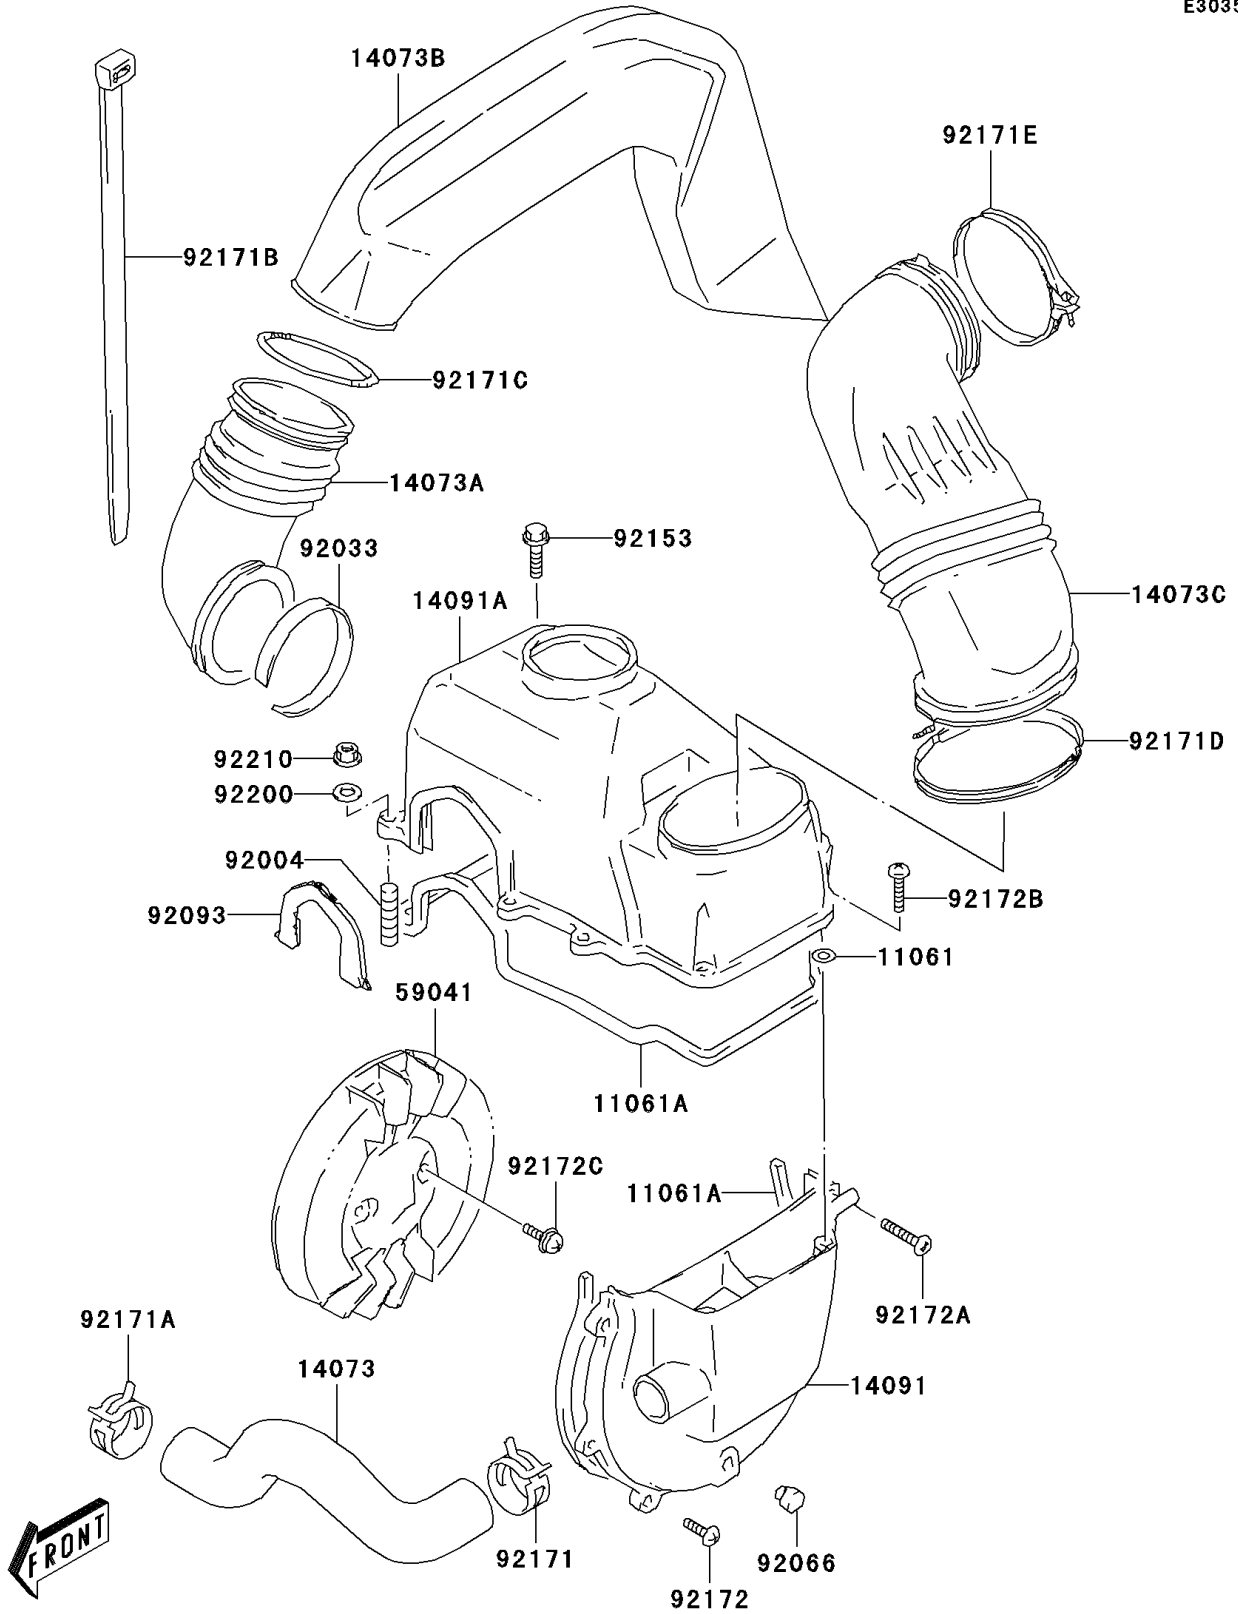

2006 KFX®80 PARTS DIAGRAM

Cooling

E3035

2006 KFX®80 PARTS LIST

Cooling

ITEM NAME	PART NUMBER	QUANTITY
GASKET,COOLING FAN COVER (Ref # 11061)	11061-S061	1
GASKET,COOLING FAN COVER (Ref # 11061A)	11061-S062	1
DUCT,BELT COOLING,OUT (Ref # 14073)	14073-S007	1
DUCT,COOLING,OUT (Ref # 14073A)	14073-S008	1
DUCT,COOLING,OUT (Ref # 14073B)	14073-S009	1
DUCT,COOLING,IN (Ref # 14073C)	14073-S010	1
COVER,COOLING FAN (Ref # 14091)	14091-S074	1
COVER,COOLING (Ref # 14091A)	14091-S075	1
FAN,COOLING (Ref # 59041)	59041-S001	1
STUD,COOLING COWLING (Ref # 92004)	92004-S009	1
RING-SNAP (Ref # 92033)	92033-S031	1
PLUG,DRAIN (Ref # 92066)	92066-S023	1
SEAL,COOLING COWLING (Ref # 92093)	92093-S019	1
BOLT (Ref # 92153)	92153-S012	1
CLAMP,BELT COOLING (Ref # 92171)	92171-S066	1
CLAMP,BELT COOLING (Ref # 92171A)	92171-S067	1
CLAMP (Ref # 92171B)	92171-S074	1
CLAMP (Ref # 92171C)	92171-S075	1
CLAMP (Ref # 92171D)	92171-S076	1
CLAMP (Ref # 92171E)	92171-S082	1
SCREW (Ref # 92172)	92172-S055	1
SCREW,COOLING FAN COVER (Ref # 92172A)	92172-S142	1
SCREW,COOLING COWLING (Ref # 92172B)	92172-S143	1
SCREW (Ref # 92172C)	92172-S162	1
WASHER (Ref # 92200)	92200-S003	1
NUT (Ref # 92210)	92210-S066	1