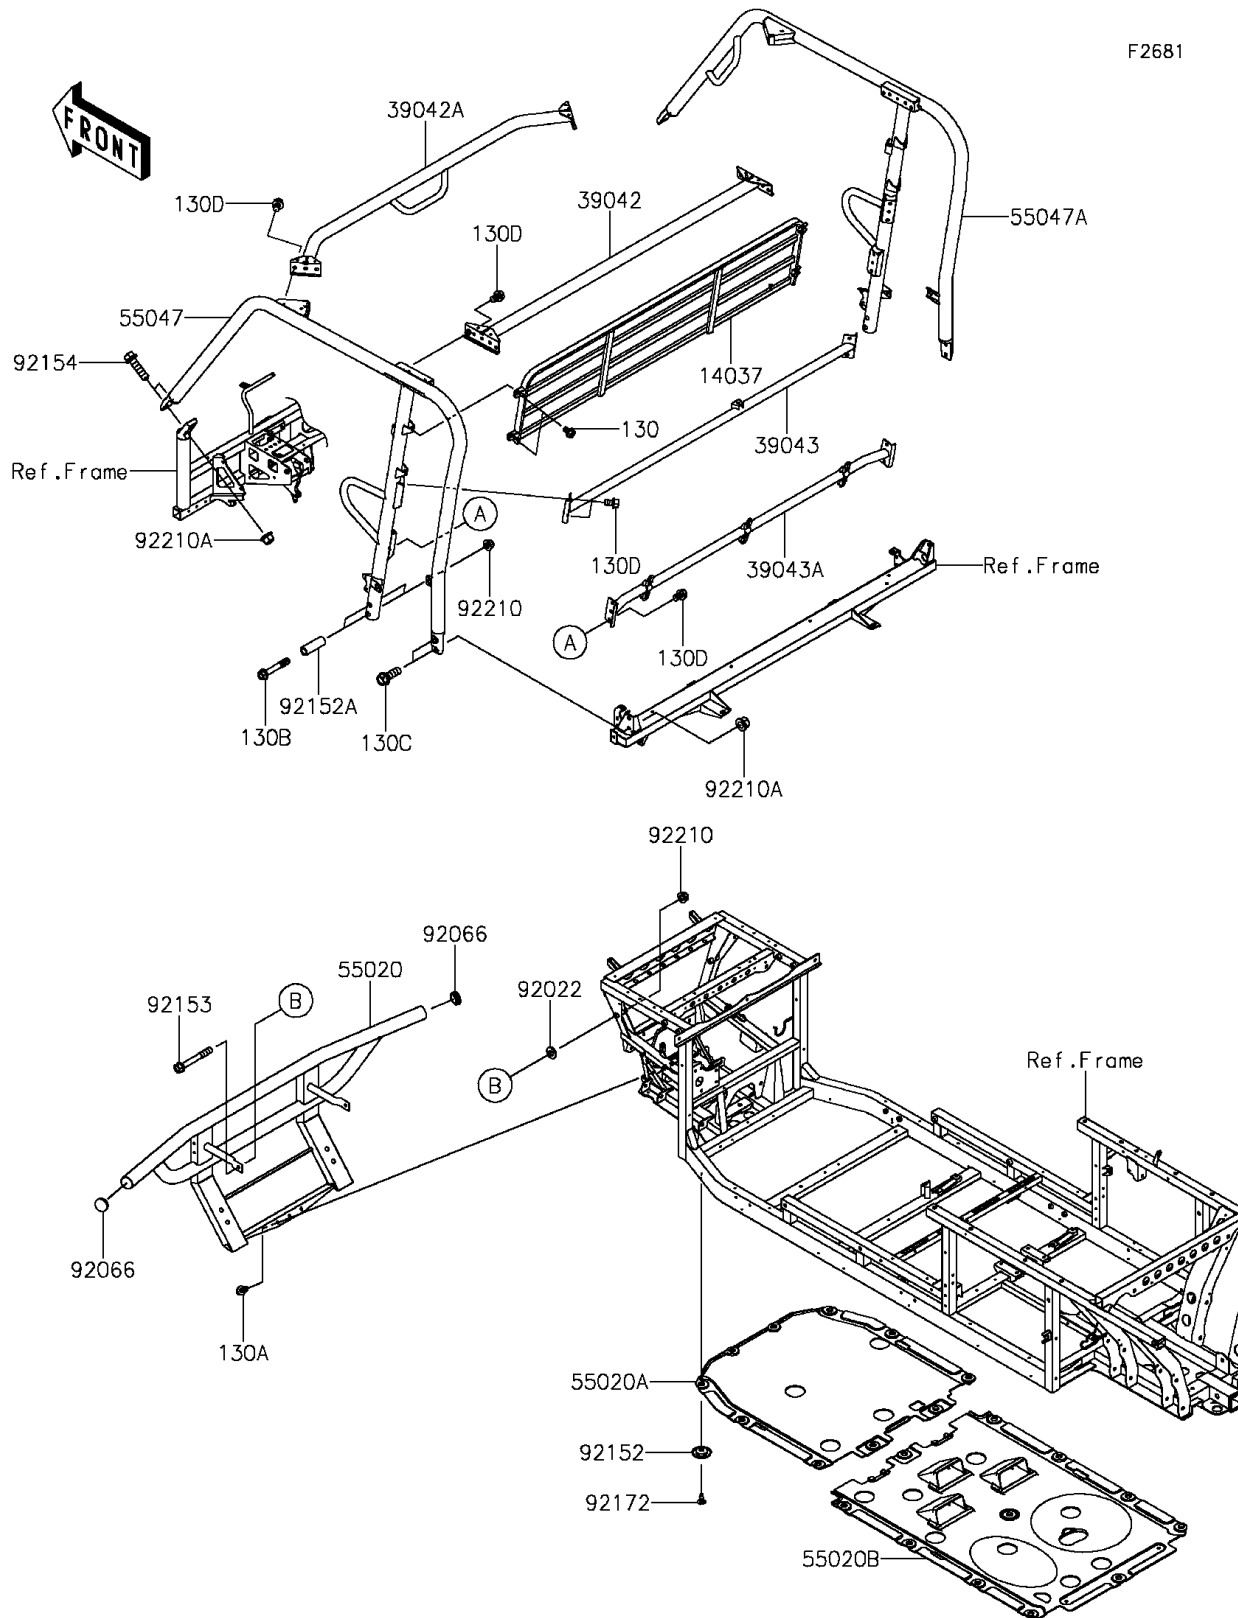

2016 MULE PRO-FX™ EPS Camo PARTS DIAGRAM

Guards/Cab Frame

2016 MULE PRO-FX™ EPS Camo PARTS LIST

Guards/Cab Frame

ITEM NAME	PART NUMBER	QUANTITY
BOLT-FLANGED,8X12 (Ref # 130)	130BA0812	1
BOLT-FLANGED,8X16 (Ref # 130A)	130BA0816	1
BOLT-FLANGED,10X60 (Ref # 130B)	130BA1060	1
BOLT-FLANGED,12X35 (Ref # 130C)	130BA1235	1
BOLT-FLANGED,10X14 (Ref # 130D)	130CB1014	1
SCREEN,T.BLACK (Ref # 14037)	14037-0758-388	1
CROSSMEMBER,RR,T.BLACK (Ref # 39042)	39042-0015-388	1
CROSSMEMBER,FR,T.BLACK (Ref # 39042A)	39042-0016-388	1
CROSSMEMBER-COMP,B-P.,UPP,BLK (Ref # 39043)	39043-0016-388	1
CROSSMEMBER-COMP,B-P.,LWR,BLK (Ref # 39043A)	39043-0017-388	1
GUARD,FR PIPE,T.BLACK (Ref # 55020)	55020-0933-388	1
GUARD,SKID PLATE (Ref # 55020A)	55020-0934	1
GUARD,SKID PLATE (Ref # 55020B)	55020-0935	1
BAR-COMP,B-PILLAR,LH,T.BLACK (Ref # 55047)	55047-0351-388	1
BAR-COMP,B-PILLAR,RH,T.BLACK (Ref # 55047A)	55047-0352-388	1
WASHER,10X22X3 (Ref # 92022)	92022-1365	1
PLUG (Ref # 92066)	92066-0769	1
COLLAR (Ref # 92152)	92152-0784	1
COLLAR,10.5X16X47 (Ref # 92152A)	92152-1800	1
BOLT,FLANGED,10X75 (Ref # 92153)	92153-1384	1
BOLT,FLANGED,12X45 (Ref # 92154)	92154-1420	1
SCREW,TAPPING,6X16 (Ref # 92172)	92172-0739	1
NUT,LOCK,FLANGED,10MM (Ref # 92210)	92210-0276	1
NUT,12MM (Ref # 92210A)	92210-0603	1