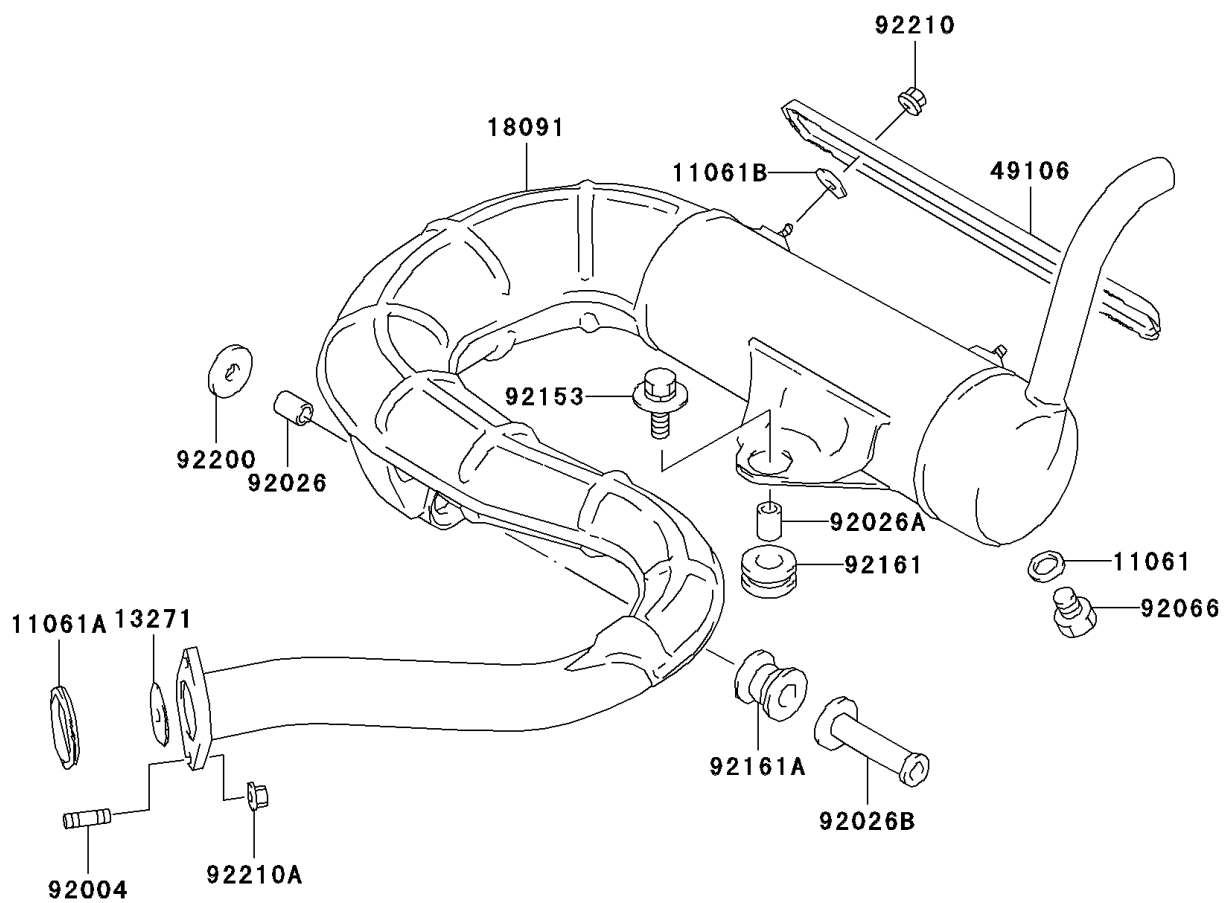

2006 KFX®80 PARTS DIAGRAM

Muffler(s)

E1140

2006 KFX®80 PARTS LIST

Muffler(s)

ITEM NAME	PART NUMBER	QUANTITY
GASKET,12X16X2 (Ref # 11061)	11061-S005	1
GASKET,EXHAUST PIPE (Ref # 11061A)	11061-S058	1
GASKET,MUFFLER COVER (Ref # 11061B)	11061-S059	1
PLATE,EXHAUST PIPE (Ref # 13271)	13271-S039	1
BODY-COMP-MUFFLER (Ref # 18091)	18091-S002	1
COVER-MUFFLER (Ref # 49106)	49106-S004	1
STUD (Ref # 92004)	92004-S002	1
SPACER,MUFFLER (Ref # 92026)	92026-S067	1
SPACER,MUFFLER (Ref # 92026A)	92026-S068	1
SPACER,MUFFLER (Ref # 92026B)	92026-S069	1
PLUG,MUFFLER DRAIN (Ref # 92066)	92066-S022	1
BOLT,MUFFLER SUPPORT (Ref # 92153)	92153-S217	1
DAMPER (Ref # 92161)	92161-S072	1
DAMPER (Ref # 92161A)	92161-S125	1
WASHER,MUFFLER (Ref # 92200)	92200-S110	1
NUT (Ref # 92210)	92210-S054	1
NUT,EXHAUST PIPE (Ref # 92210A)	92210-S081	1