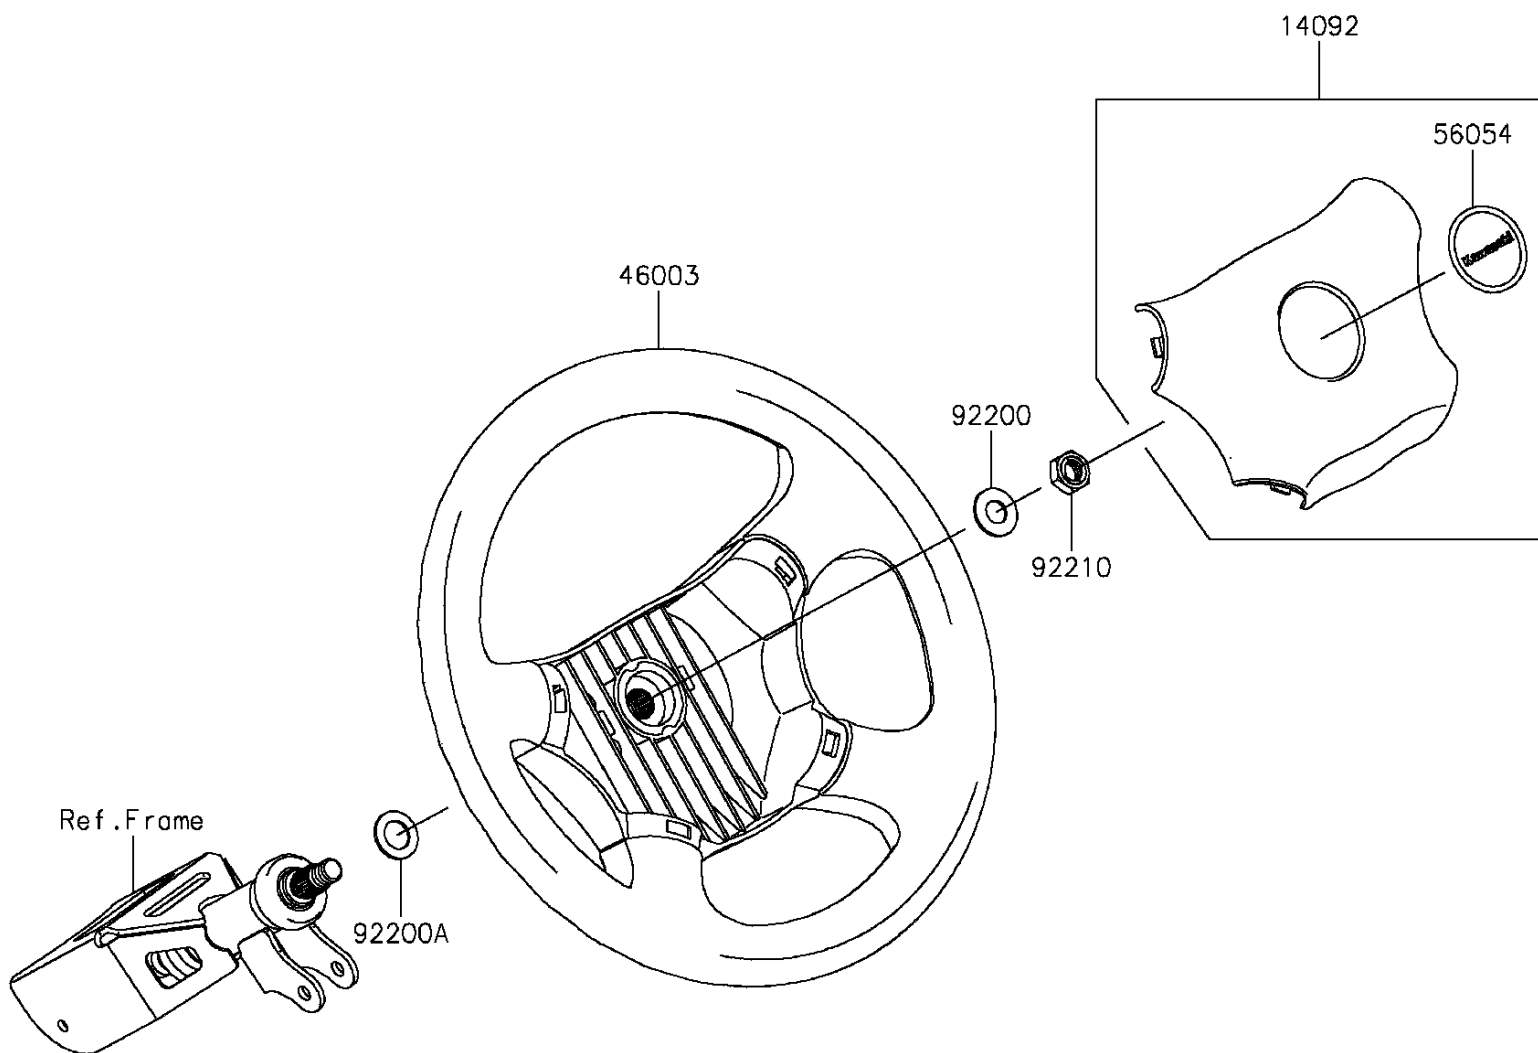

2016 MULE PRO-FX™ EPS Camo PARTS DIAGRAM

Steering Wheel

F2311

2016 MULE PRO-FX™ EPS Camo PARTS LIST

Steering Wheel

ITEM NAME	PART NUMBER	QUANTITY
COVER,HORN SWITCH (Ref # 14092)	14092-1029	1
HANDLE (Ref # 46003)	46003-0595	1
MARK,CENTER LOGO,KAWASAKI (Ref # 56054)	56054-1188	1
WASHER,12.1X25X1.6 (Ref # 92200)	92200-0455	1
WASHER,15X25X1.6 (Ref # 92200A)	92200-0460	1
NUT,LOCK,12MM (Ref # 92210)	92210-1249	1