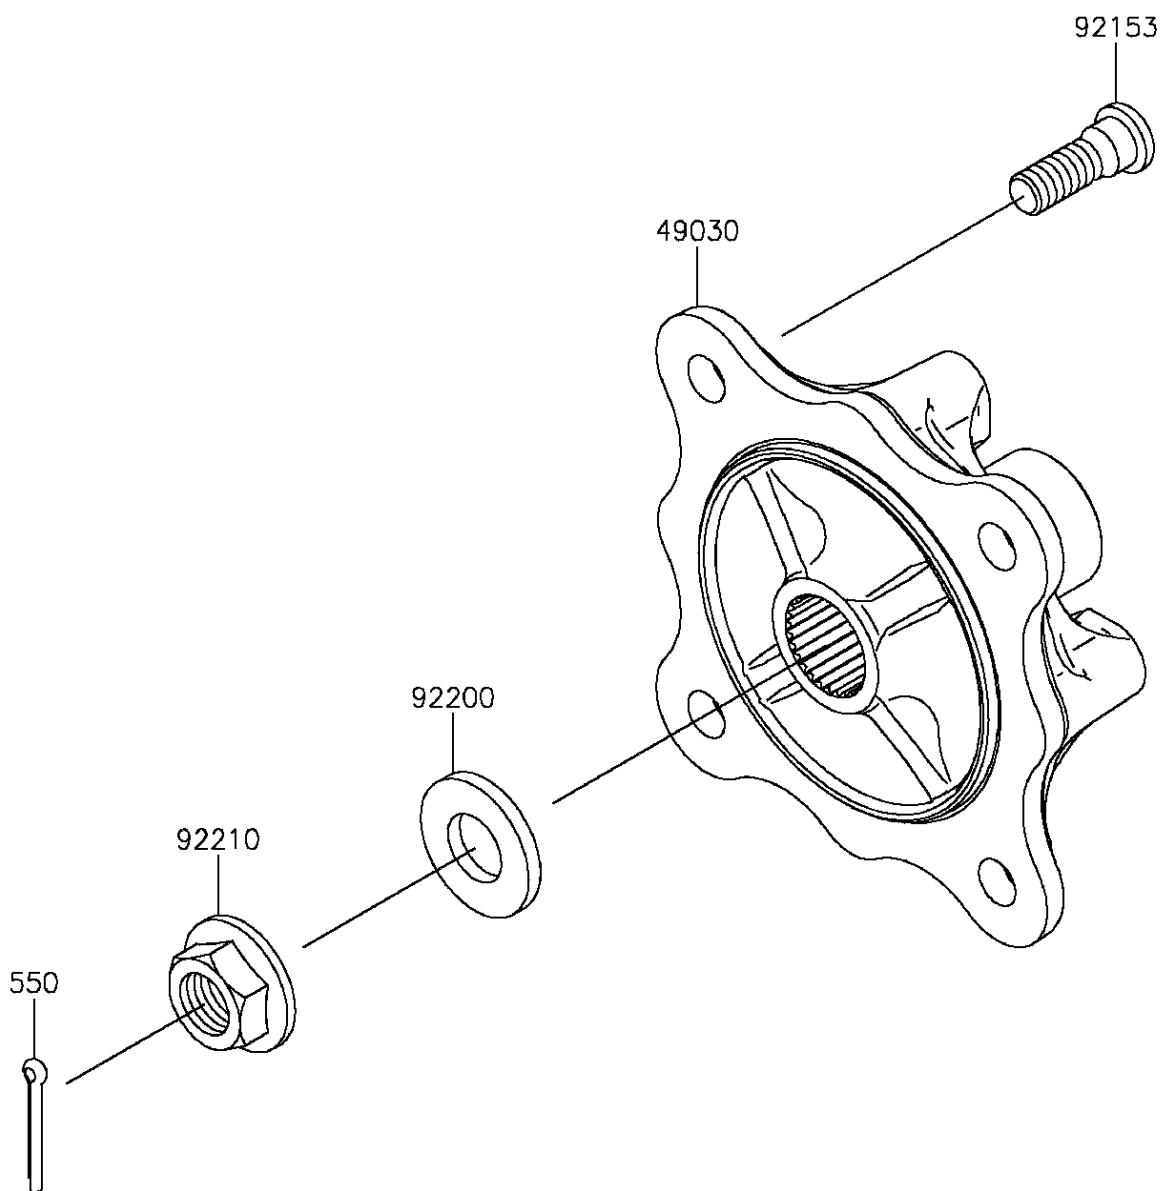

2016 MULE PRO-FX™ EPS Camo PARTS DIAGRAM

Rear Hubs/Brakes

F2240

2016 MULE PRO-FX™ EPS Camo PARTS LIST

Rear Hubs/Brakes

ITEM NAME	PART NUMBER	QUANTITY
HUB,RR (Ref # 49030)	49030-0049	1
PIN-COTTER,4.0X30 (Ref # 550)	550AA4030	1
BOLT,12MM (Ref # 92153)	92153-1915	1
WASHER,20.3X41X4.5 (Ref # 92200)	92200-0921	1
NUT,FLANGED,20MM (Ref # 92210)	92210-2093	1