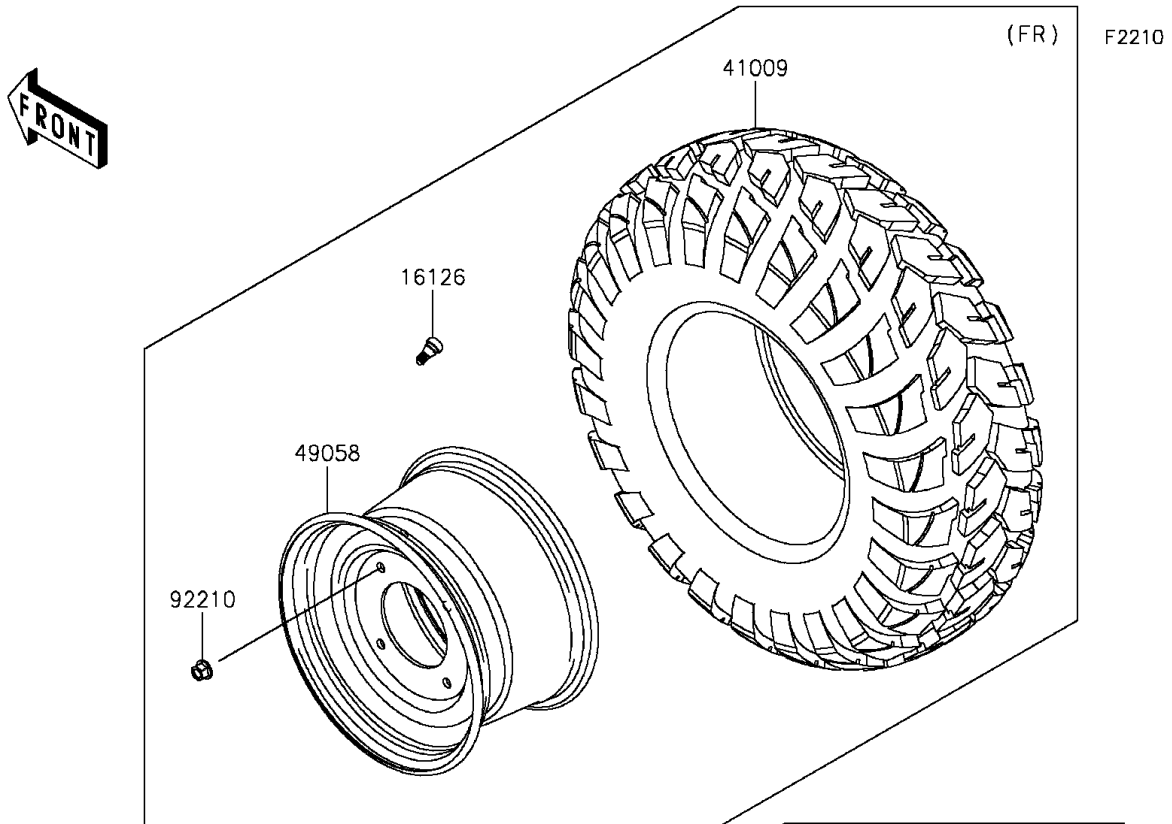

2016 MULE PRO-FX™ EPS Camo PARTS DIAGRAM

Wheels/Tires

2016 MULE PRO-FX™ EPS Camo PARTS LIST

Wheels/Tires

ITEM NAME	PART NUMBER	QUANTITY
VALVE (Ref # 16126)	16126-4001	1
TIRE,FR,26X9.00R12 4PR,FRONTIER (Ref # 41009)	41009-0567	1
TIRE,RR,26X11.00R12 4PR,FRONTIER (Ref # 41009A)	41009-0568	1
WHEEL,FR,12X7.0AT,F.S.BLACK (Ref # 49058)	49058-0608-397	1
WHEEL,RR,12X8.0AT,F.S.BLACK (Ref # 49058A)	49058-0611-397	1
WASHER,12.1X26X2.3 (Ref # 92200)	92200-0930	1
NUT,12MM (Ref # 92210)	92210-0603	1