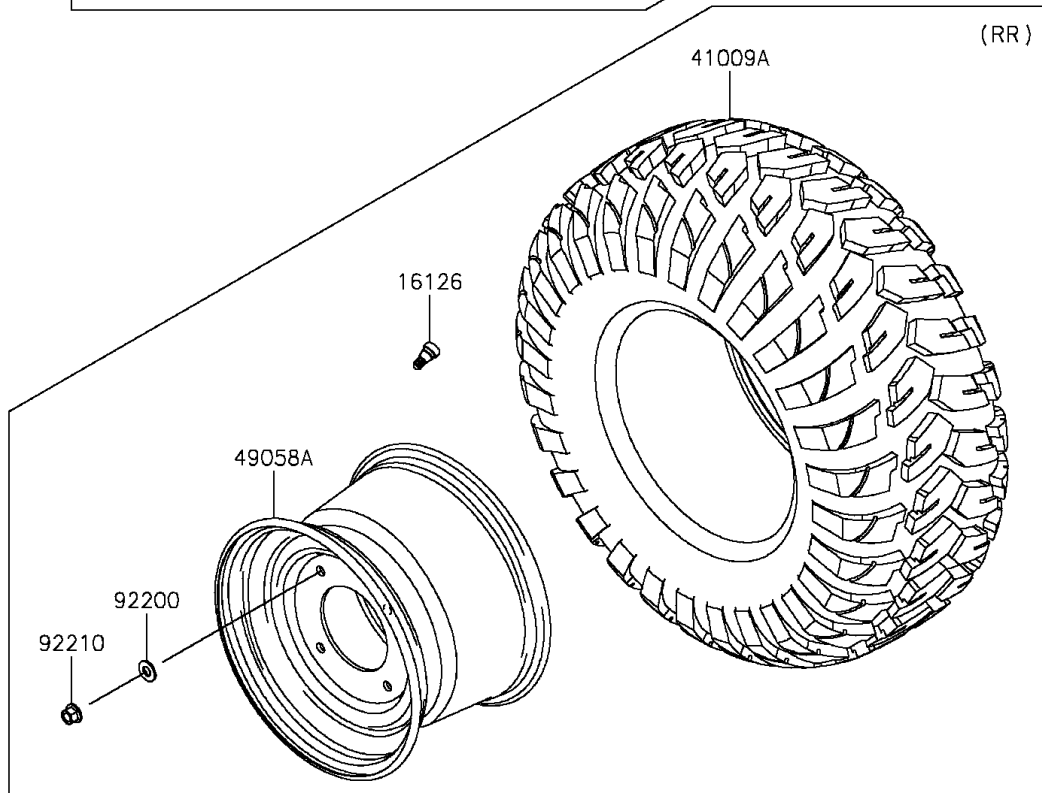

2016 MULE PRO-FX™ EPS Camo PARTS DIAGRAM

Wheels/Tires

2016 MULE PRO-FX™ EPS Camo PARTS LIST

Wheels/Tires

ITEM NAME	PART NUMBER	QUANTITY
VALVE (Ref # 16126)	16126-4001	1
TIRE,FR,26X9.00R12 4PR,FRONTIER (Ref # 41009)	41009-0567	1
TIRE,RR,26X11.00R12 4PR,FRONTIER (Ref # 41009A)	41009-0568	1
WHEEL,FR,12X7.0AT,F.S.BLACK (Ref # 49058)	49058-0608-397	1
WHEEL,RR,12X8.0AT,F.S.BLACK (Ref # 49058A)	49058-0611-397	1
WASHER,12.1X26X2.3 (Ref # 92200)	92200-0930	1
NUT,12MM (Ref # 92210)	92210-0603	1