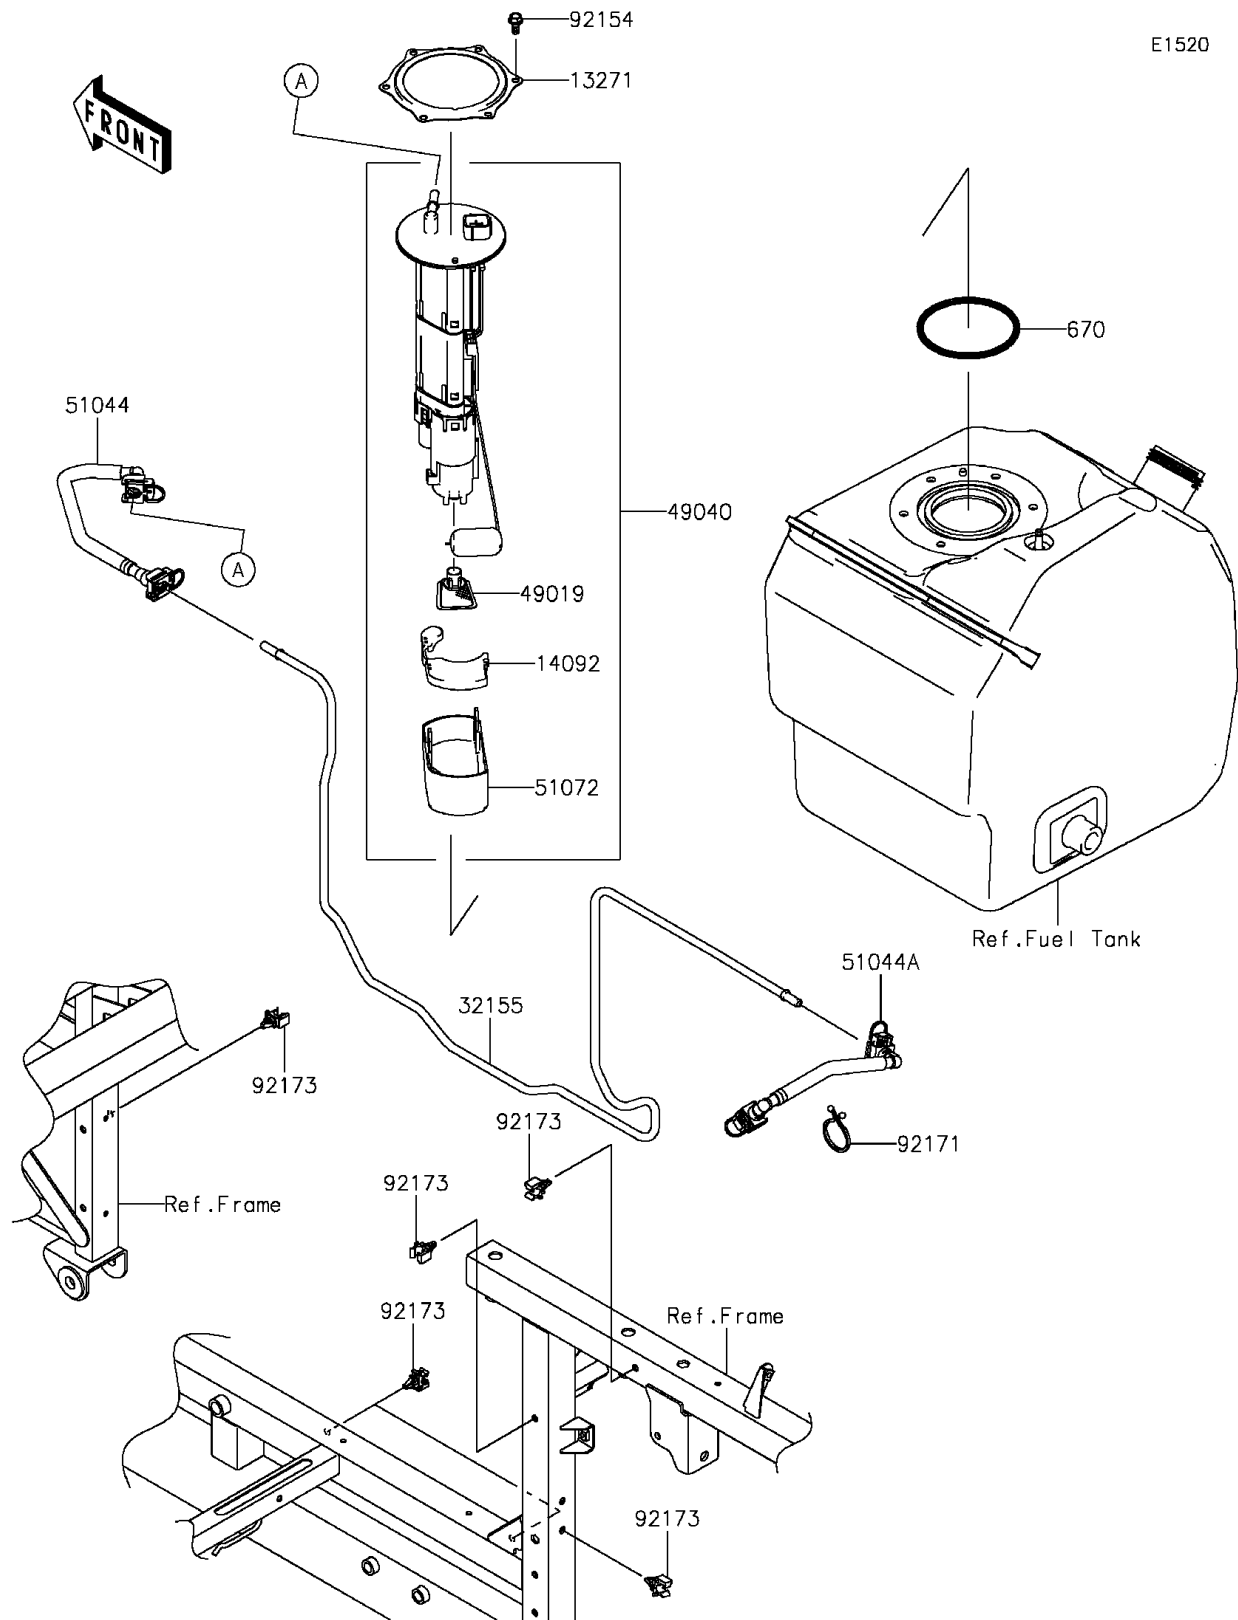

2016 MULE PRO-FX™ EPS Camo PARTS DIAGRAM

Fuel Pump

2016 MULE PRO-FX™ EPS Camo PARTS LIST

Fuel Pump

ITEM NAME	PART NUMBER	QUANTITY
PLATE (Ref # 13271)	13271-0980	1
COVER (Ref # 14092)	14092-1044	1
PIPE,FUEL (Ref # 32155)	32155-1619	1
FILTER-FUEL (Ref # 49019)	49019-0013	1
PUMP-FUEL (Ref # 49040)	49040-0733	1
TUBE-ASSY,TANK-PIPE (Ref # 51044)	51044-0751	1
TUBE-ASSY,PIPE-INJECTION PIPE (Ref # 51044A)	51044-0752	1
CHAMBER-FUEL (Ref # 51072)	51072-0003	1
O RING (Ref # 670)	670E5090	1
BOLT,FUEL PUMP (Ref # 92154)	92154-1326	1
CLAMP (Ref # 92171)	92171-0876	1
CLAMP,FUEL PIPE (Ref # 92173)	92173-1213	1