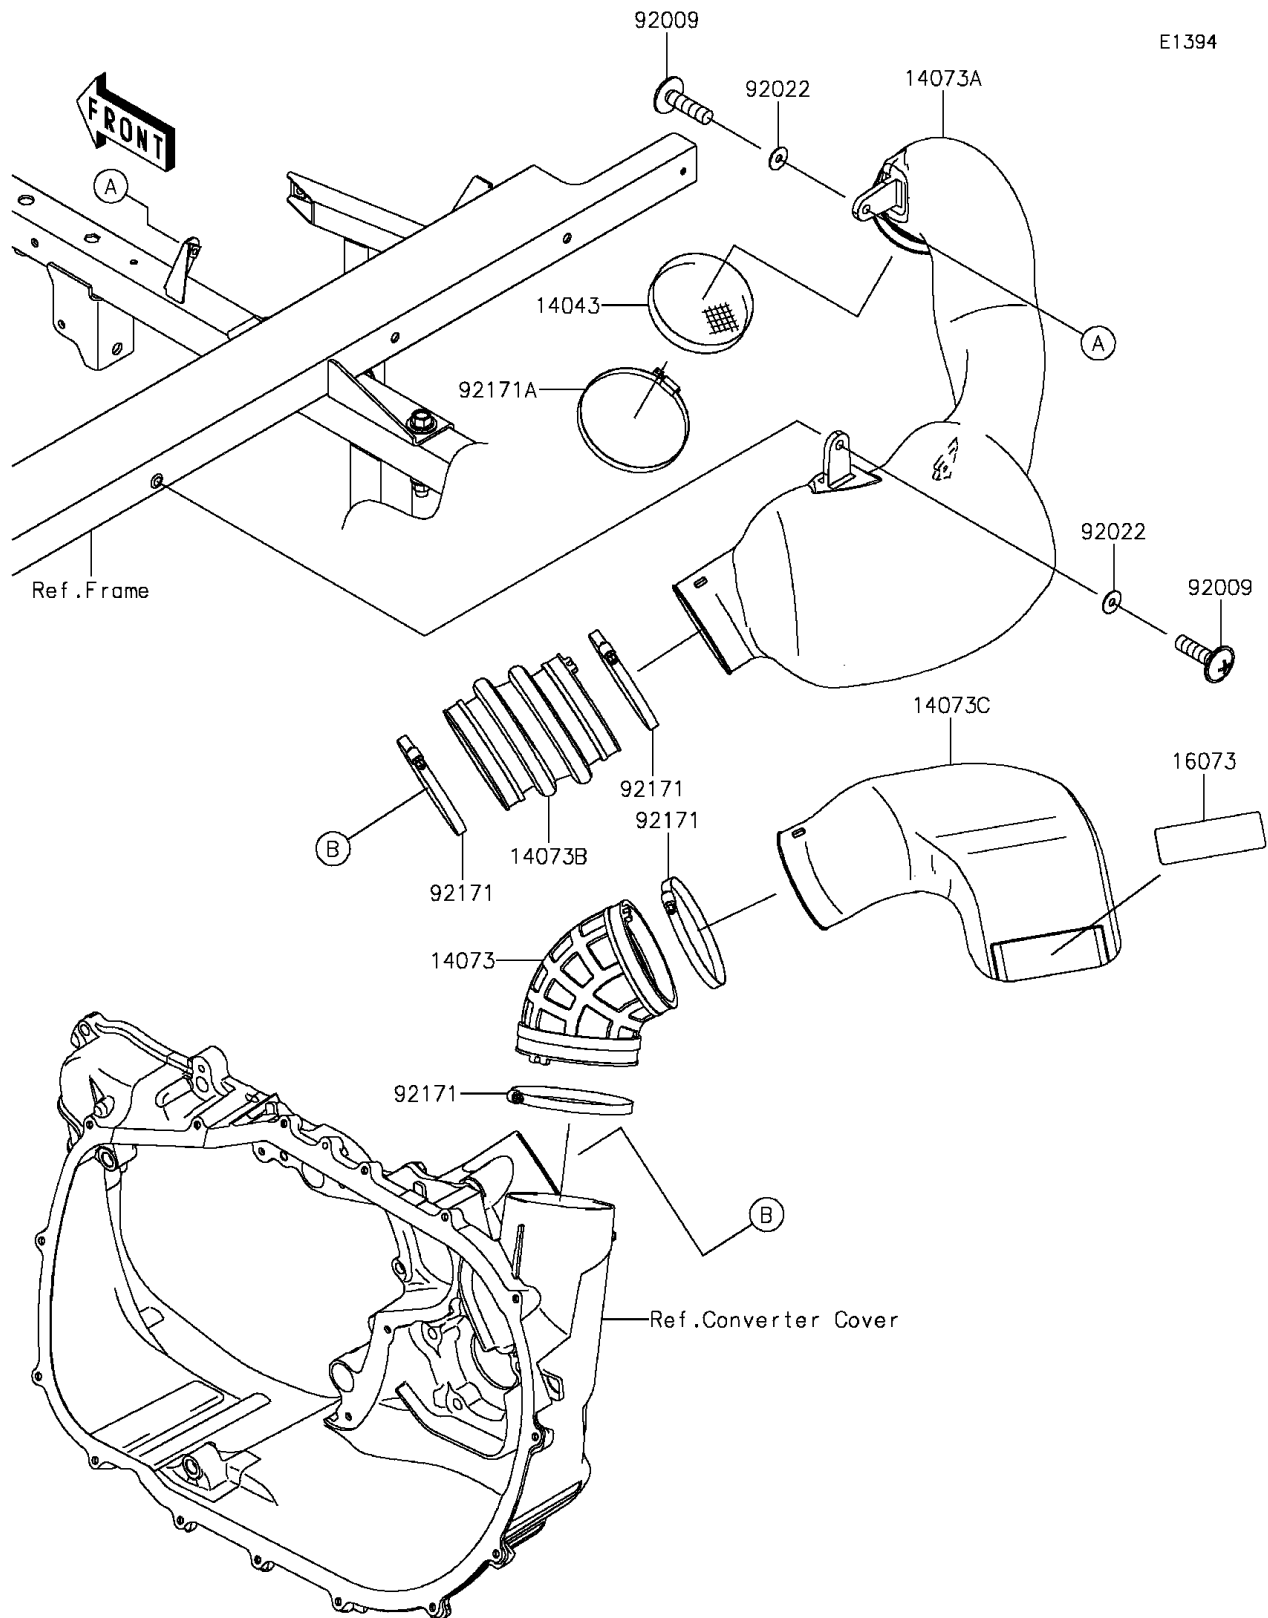

2016 MULE PRO-FX™ EPS Camo PARTS DIAGRAM

Air Cleaner-Belt Converter

E1394

2016 MULE PRO-FX™ EPS Camo PARTS LIST

Air Cleaner-Belt Converter

ITEM NAME	PART NUMBER	QUANTITY
FILTER (Ref # 14043)	14043-0013	1
DUCT,EXHAUST (Ref # 14073)	14073-0788	1
DUCT,INTAKE (Ref # 14073A)	14073-0789	1
DUCT,INTAKE (Ref # 14073B)	14073-0790	1
DUCT,EXHAUST (Ref # 14073C)	14073-0793	1
INSULATOR (Ref # 16073)	16073-0826	1
SCREW,6X22 (Ref # 92009)	92009-1441	1
WASHER,PLAIN,6MM (Ref # 92022)	92022-165	1
CLAMP (Ref # 92171)	92171-1383	1
CLAMP (Ref # 92171A)	92171-3716	1