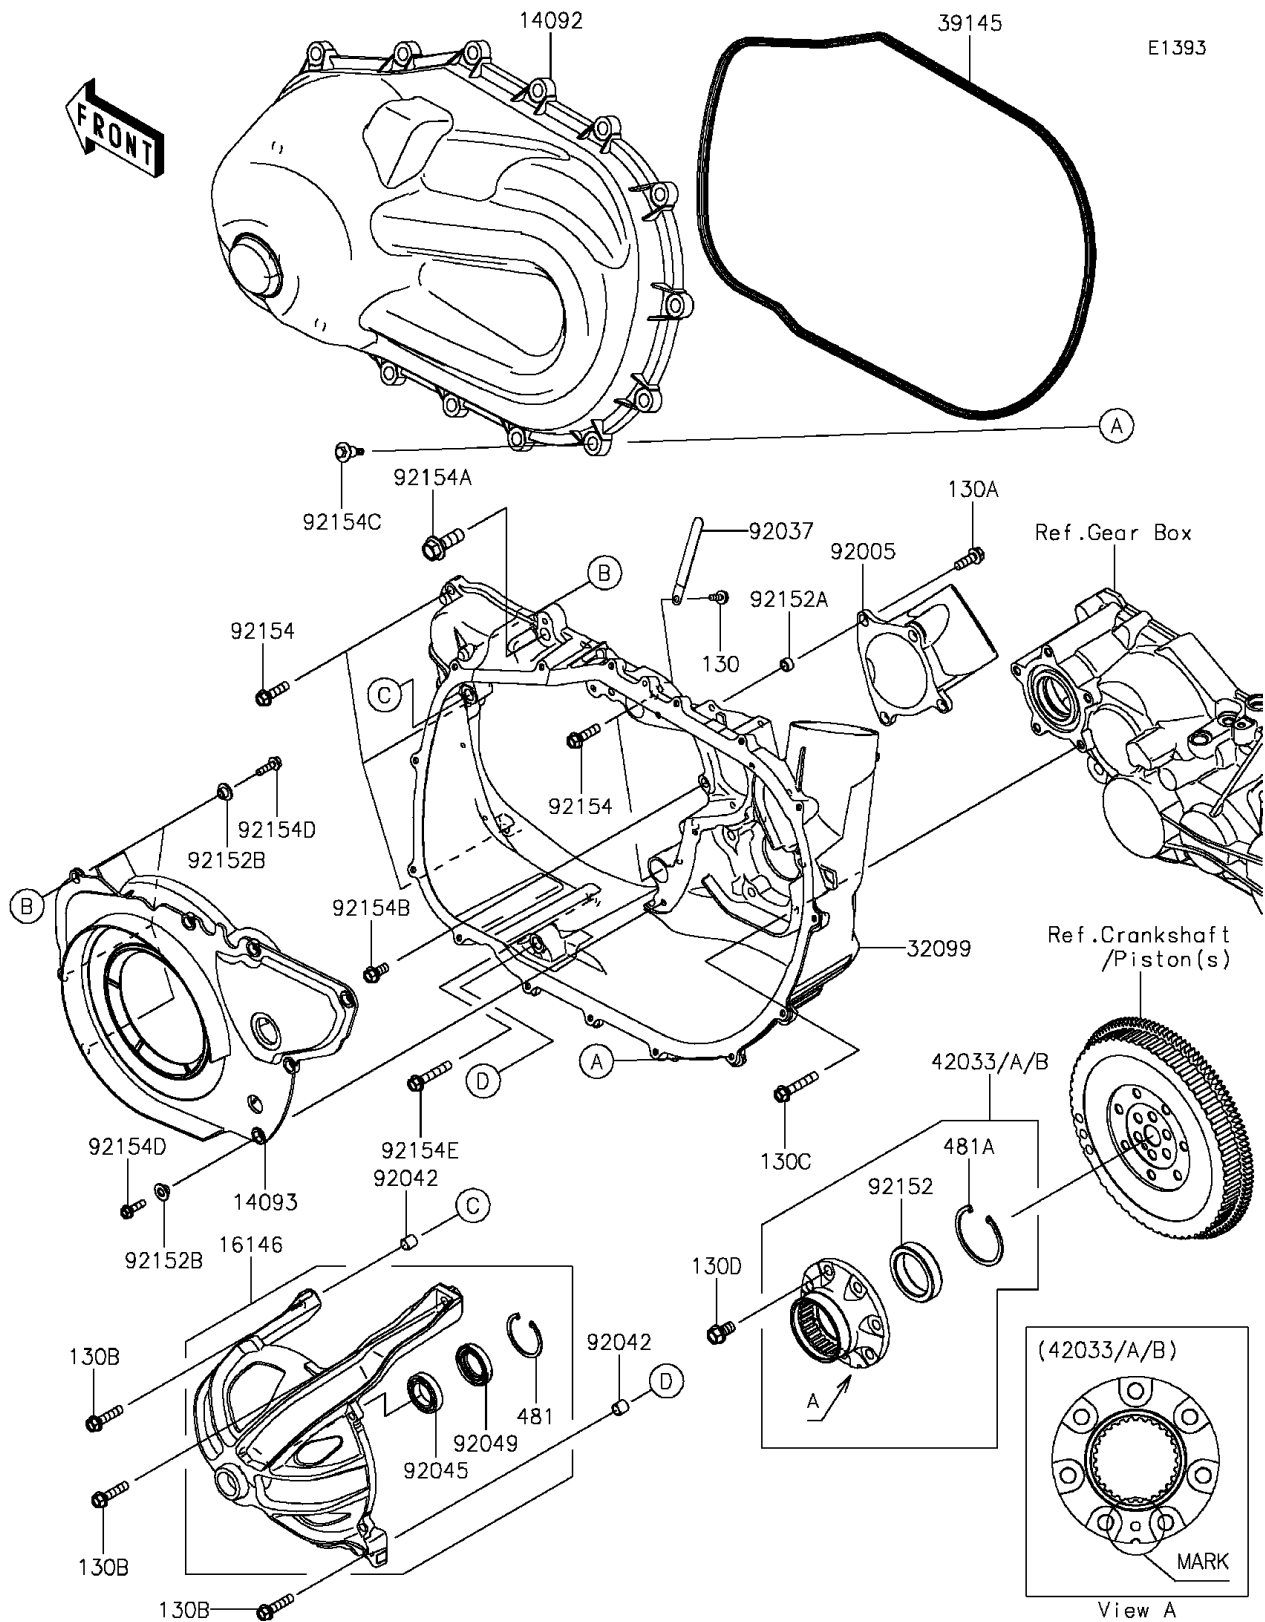

2016 MULE PRO-FX™ EPS Camo PARTS DIAGRAM

Converter Cover

2016 MULE PRO-FX™ EPS Camo PARTS LIST

Converter Cover

ITEM NAME	PART NUMBER	QUANTITY
BOLT-FLANGED,6X14 (Ref # 130)	130BA0614	1
BOLT-FLANGED,8X25 (Ref # 130A)	130BA0825	1
BOLT-FLANGED,8X35 (Ref # 130B)	130BA0835	1
BOLT-FLANGED,8X45 (Ref # 130C)	130BA0845	1
BOLT-FLANGED,10X18 (Ref # 130D)	130CA1018	1
COVER,CVT (Ref # 14092)	14092-1202	1
COVER (Ref # 14093)	14093-0050	1
COVER-ASSY (Ref # 16146)	16146-0734	1
CASE,CVT (Ref # 32099)	32099-0746	1
TRIM-SEAL (Ref # 39145)	39145-0047	1
COUPLING-ASSY,B MARK,WHITE (Ref # 42033)	42033-0582	1
COUPLING-ASSY,A MARK,BLUE (Ref # 42033A)	42033-0583	1
COUPLING-ASSY,C MARK,YELLOW (Ref # 42033B)	42033-0584	1
CIRCLIP-TYPE-C,45MM (Ref # 481)	481J4500	1
CIRCLIP (Ref # 481A)	481J6200	1
FITTING,INTAKE (Ref # 92005)	92005-0762	1
CLAMP (Ref # 92037)	92037-1993	1
PIN,DOWEL,12X14 (Ref # 92042)	92042-031	1
BEARING-BALL,#6905 (Ref # 92045)	92045-036	1
SEAL-OIL,HTC 28X45X8 (Ref # 92049)	92049-0767	1
COLLAR (Ref # 92152)	92152-1822	1
COLLAR,8.8X12.3X6.9 (Ref # 92152A)	92152-1853	1
COLLAR (Ref # 92152B)	92152-1931	1
BOLT,FLANGED,8X30 (Ref # 92154)	92154-0850	1
BOLT,FLANGED,12X35 (Ref # 92154A)	92154-1337	1
BOLT,FLANGED,8X18 (Ref # 92154B)	92154-1386	1
BOLT,CVT COVER (Ref # 92154C)	92154-1522	1
BOLT,FLANGED,6X22 (Ref # 92154D)	92154-1525	1
BOLT,FLANGED,8X45 (Ref # 92154E)	92154-1526	1