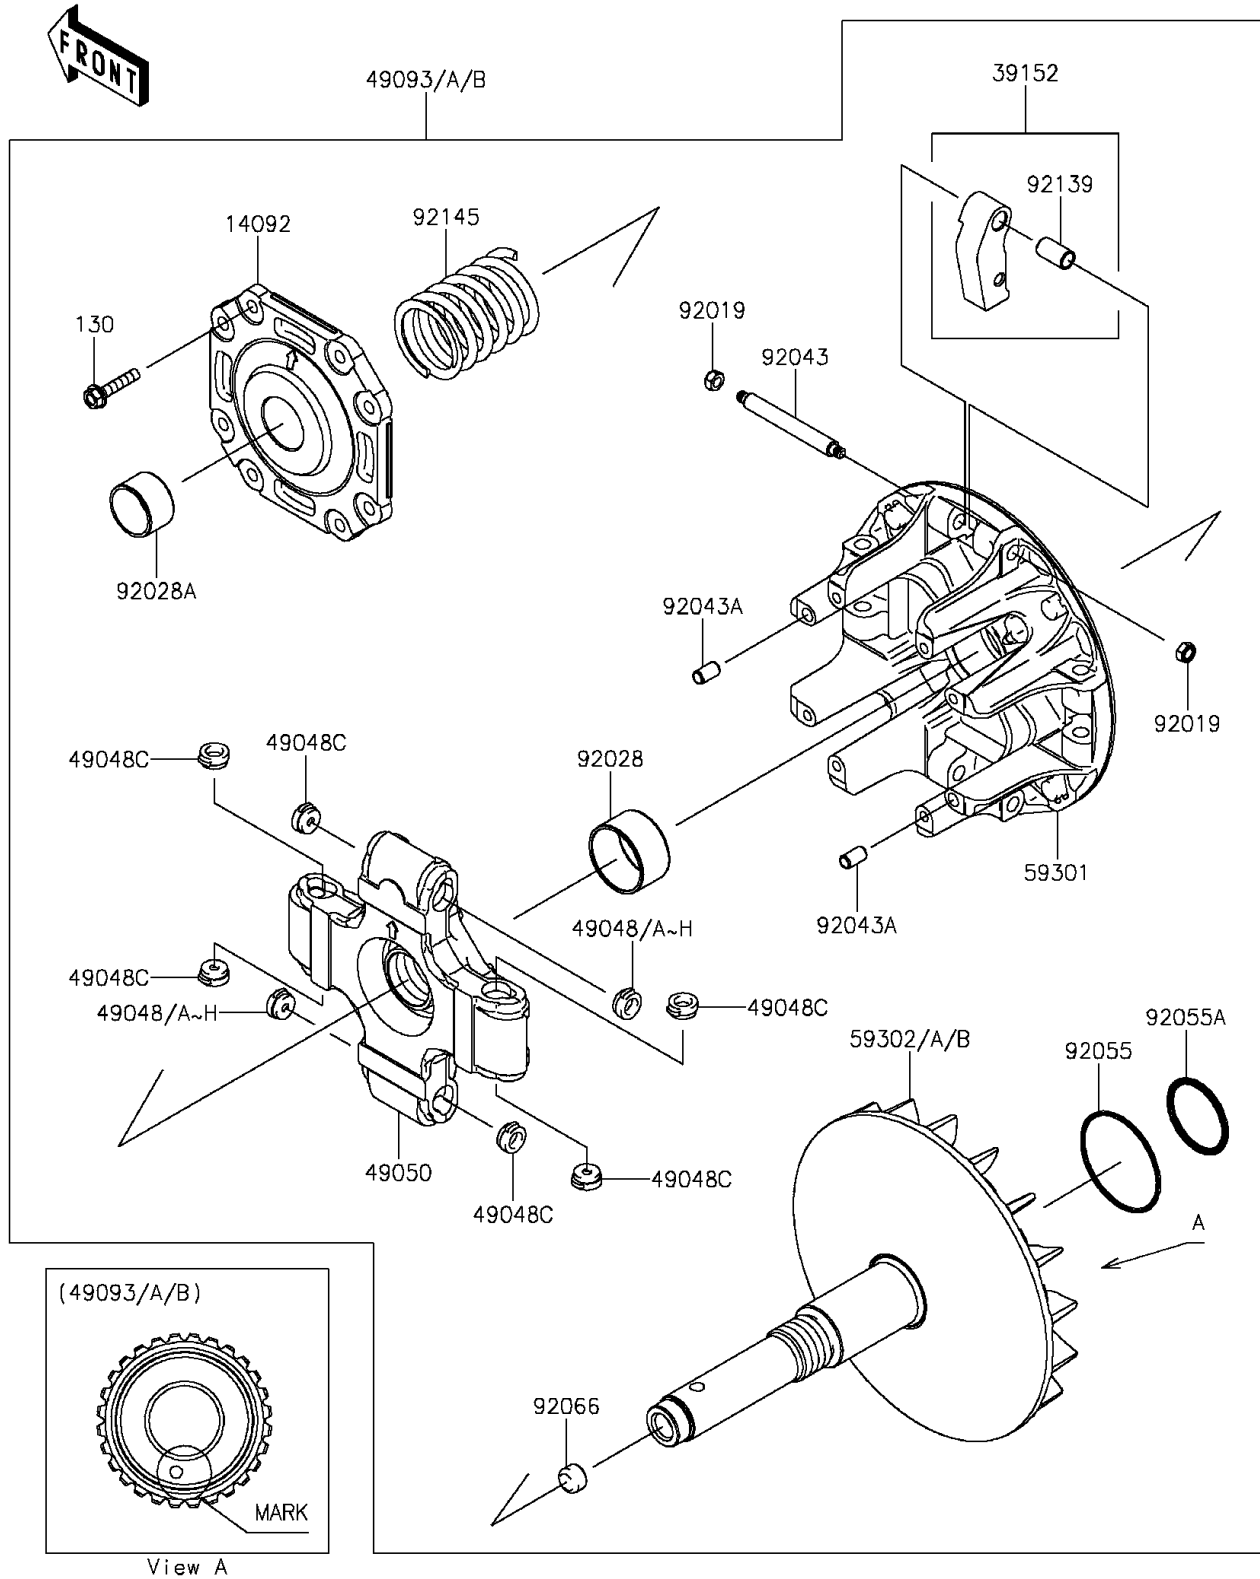

2016 MULE PRO-FX™ EPS Camo PARTS DIAGRAM

Drive Converter

E1391

2016 MULE PRO-FX™ EPS Camo PARTS LIST

Drive Converter

ITEM NAME	PART NUMBER	QUANTITY
BOLT-FLANGED,6X30 (Ref # 130)	130CA0630	1
COVER (Ref # 14092)	14092-1201	1
WEIGHT-RAMP (Ref # 39152)	39152-0039	1
SHOE,T=7.2 (Ref # 49048)	49048-1087	1
SHOE,T=7.3 (Ref # 49048A)	49048-1088	1
SHOE,T=7.4 (Ref # 49048B)	49048-1089	1
SHOE,T=7.5 (Ref # 49048C)	49048-1090	1
SHOE,T=7.6 (Ref # 49048D)	49048-1091	1
SHOE,T=7.7 (Ref # 49048E)	49048-1092	1
SHOE,T=7.8 (Ref # 49048F)	49048-1093	1
SHOE,T=7.9 (Ref # 49048G)	49048-1094	1
SHOE,T=8.0 (Ref # 49048H)	49048-1095	1
SPIDER (Ref # 49050)	49050-1083	1
CONVERTER-DRIVE,B MARK,WHITE (Ref # 49093)	49093-0071	1
CONVERTER-DRIVE,A MARK,BLUE (Ref # 49093A)	49093-0072	1
CONVERTER-DRIVE,C MARK,YELLOW (Ref # 49093B)	49093-0073	1
SHEAVE-MOVABLE (Ref # 59301)	59301-0025	1
SHEAVE-COMP,B MARK,WHITE (Ref # 59302)	59302-0092	1
SHEAVE-COMP,A MARK,BLUE (Ref # 59302A)	59302-0093	1
SHEAVE-COMP,C MARK,YELLOW (Ref # 59302B)	59302-0094	1
NUT,LOCK,6MM (Ref # 92019)	92019-008	1
BUSHING (Ref # 92028)	92028-1975	1
BUSHING (Ref # 92028A)	92028-1980	1
PIN (Ref # 92043)	92043-0809	1
PIN,6.2X8X14 (Ref # 92043A)	92043-1263	1
RING-O,59.5X2.4 (Ref # 92055)	92055-0753	1
RING-O,3.5X39.7 (Ref # 92055A)	92055-0789	1
PLUG (Ref # 92066)	92066-0784	1
BUSHING,9X11X19.75 (Ref # 92139)	92139-1103	1

2016 MULE PRO-FX™ EPS Camo PARTS LIST

Drive Converter

ITEM NAME	PART NUMBER	QUANTITY
SPRING (Ref # 92145)	92145-1576	1