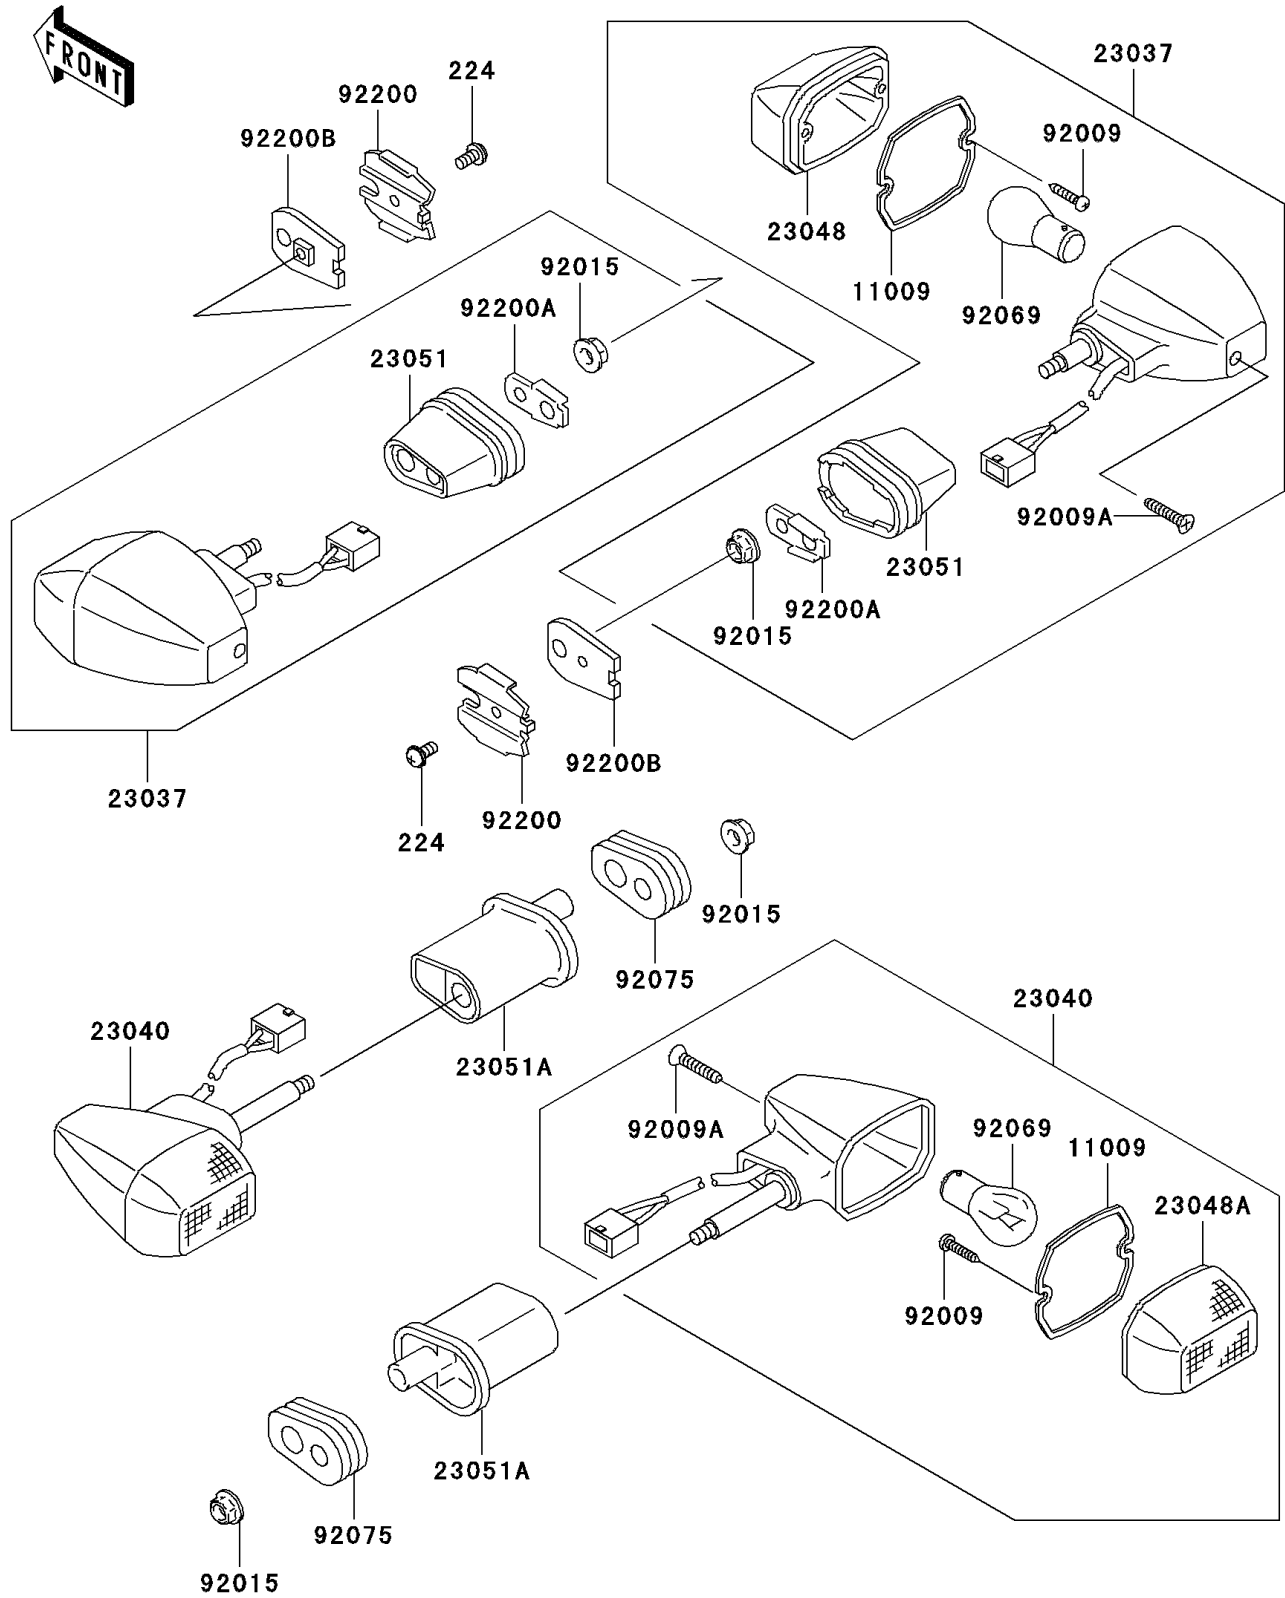

## 2006 ZZR®600 PARTS DIAGRAM

Turn Signals

F2730

## 2006 ZZR®600 PARTS LIST

Turn Signals

ITEM NAME	PART NUMBER	QUANTITY
SCREW-PAN-WP-CROS,4X8 (Ref # 224)	224C0408	1
GASKET,SIGNAL LAMP (Ref # 11009)	11009-1402	1
LAMP-ASSY-SIGNAL,FR (Ref # 23037)	23037-1428	1
LAMP-SIGNAL,RR (Ref # 23040)	23040-1295	1
LENS-SIGNAL LAMP (Ref # 23048)	23048-1054	1
LENS-SIGNAL LAMP (Ref # 23048A)	23048-1055	1
BRACKET-SIGNAL LAMP,FR (Ref # 23051)	23051-1207	1
BRACKET-SIGNAL LAMP (Ref # 23051A)	23051-1248	1
SCREW,TAPPING,3X16 (Ref # 92009)	92009-1115	1
SCREW,TAPPING,4X20 (Ref # 92009A)	92009-1304	1
NUT,FLANGED,6MM (Ref # 92015)	92015-1367	1
BULB,12V 21W (Ref # 92069)		1
DAMPER,SIGNAL LAMP (Ref # 92075)	92075-1698	1
WASHER,SIGNAL LAMP (Ref # 92200)	92200-1016	1
WASHER (Ref # 92200A)	92200-1021	1
WASHER,SIGNAL LAMP (Ref # 92200B)	92200-1520	1