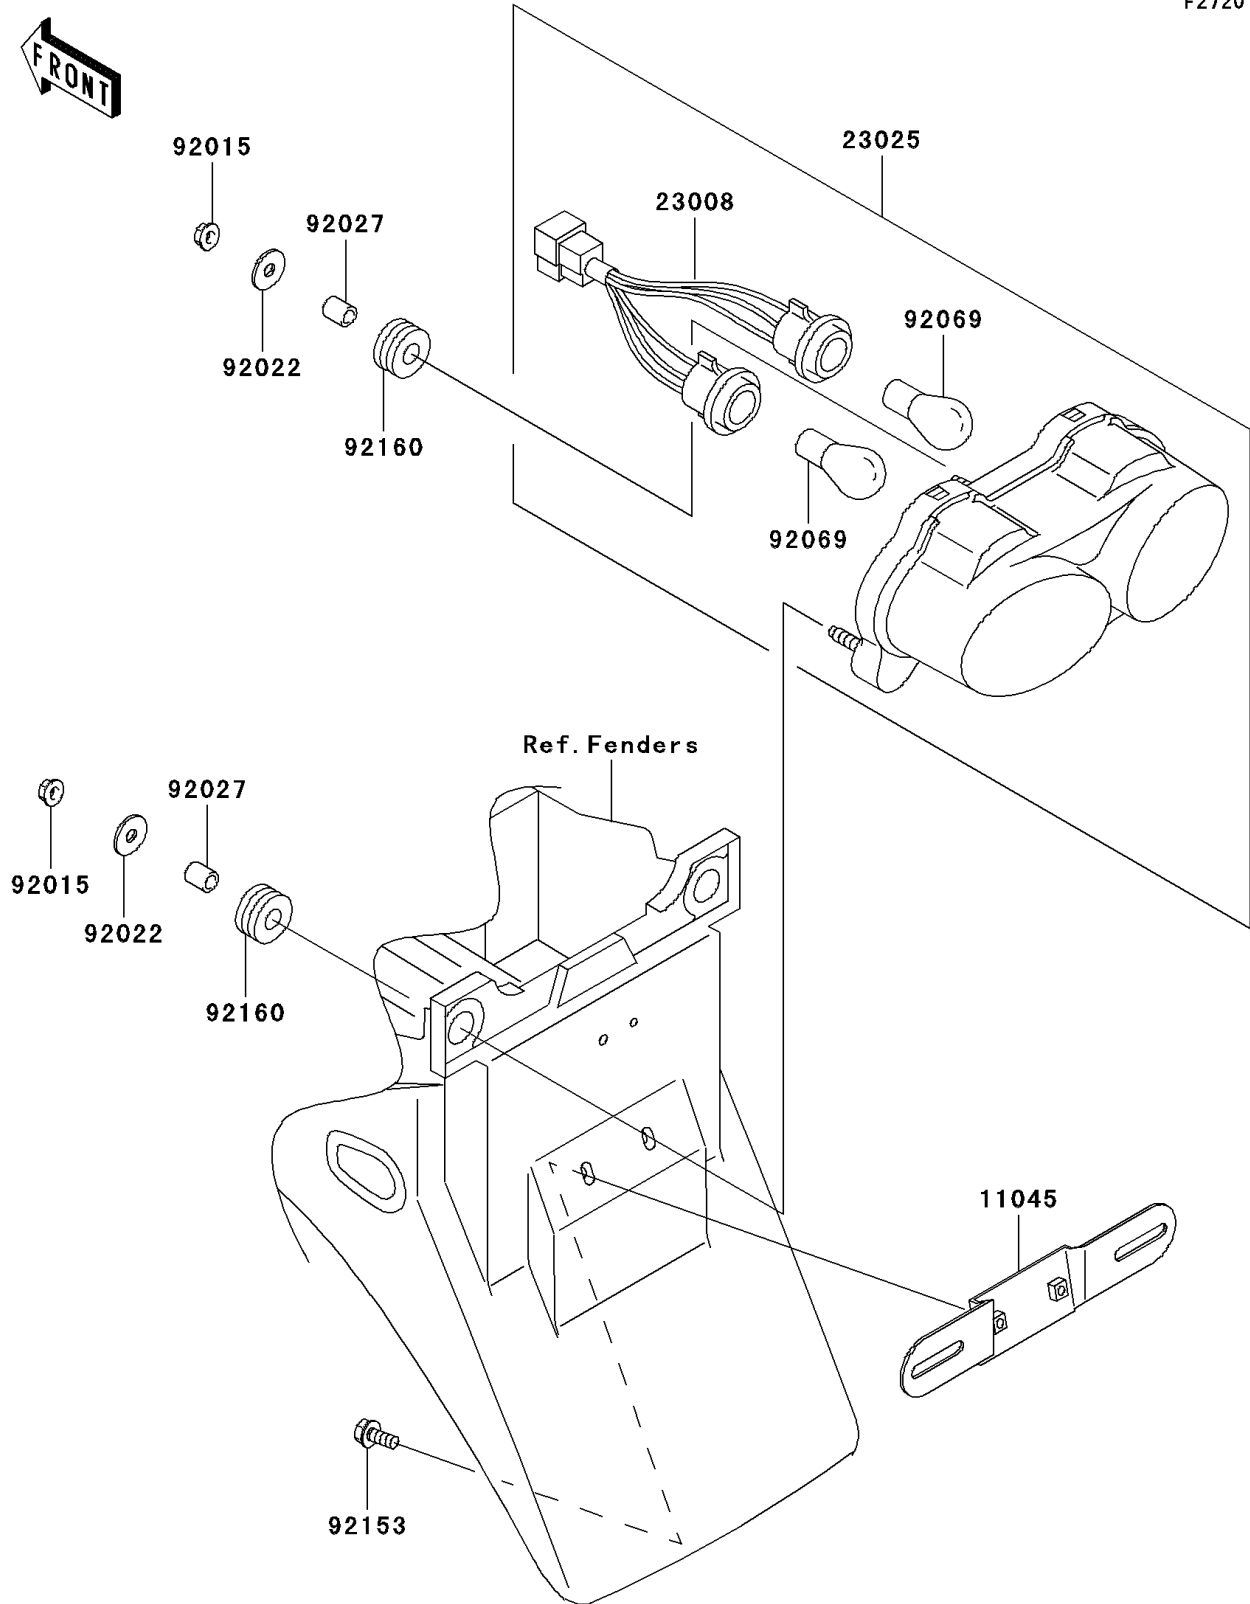

## 2006 ZZR®600 PARTS DIAGRAM

Taillight(s)

F2720

## 2006 ZZR®600 PARTS LIST

Taillight(s)

ITEM NAME	PART NUMBER	QUANTITY
BRACKET,LICENSE (Ref # 11045)	11045-1387	1
SOCKET-ASSY,TAIL LAMP (Ref # 23008)	23008-1364	1
LAMP-TAIL (Ref # 23025)	23025-1301	1
NUT,FLANGED,6MM (Ref # 92015)	92015-1367	1
WASHER,6.5X20X1.6 (Ref # 92022)	92022-1557	1
COLLAR,6.8X10X12 (Ref # 92027)	92027-162	1
BULB,12V 21/5W (Ref # 92069)	92069-063	1
BOLT,6X16 (Ref # 92153)	92153-0684	1
DAMPER (Ref # 92160)	92160-1162	1