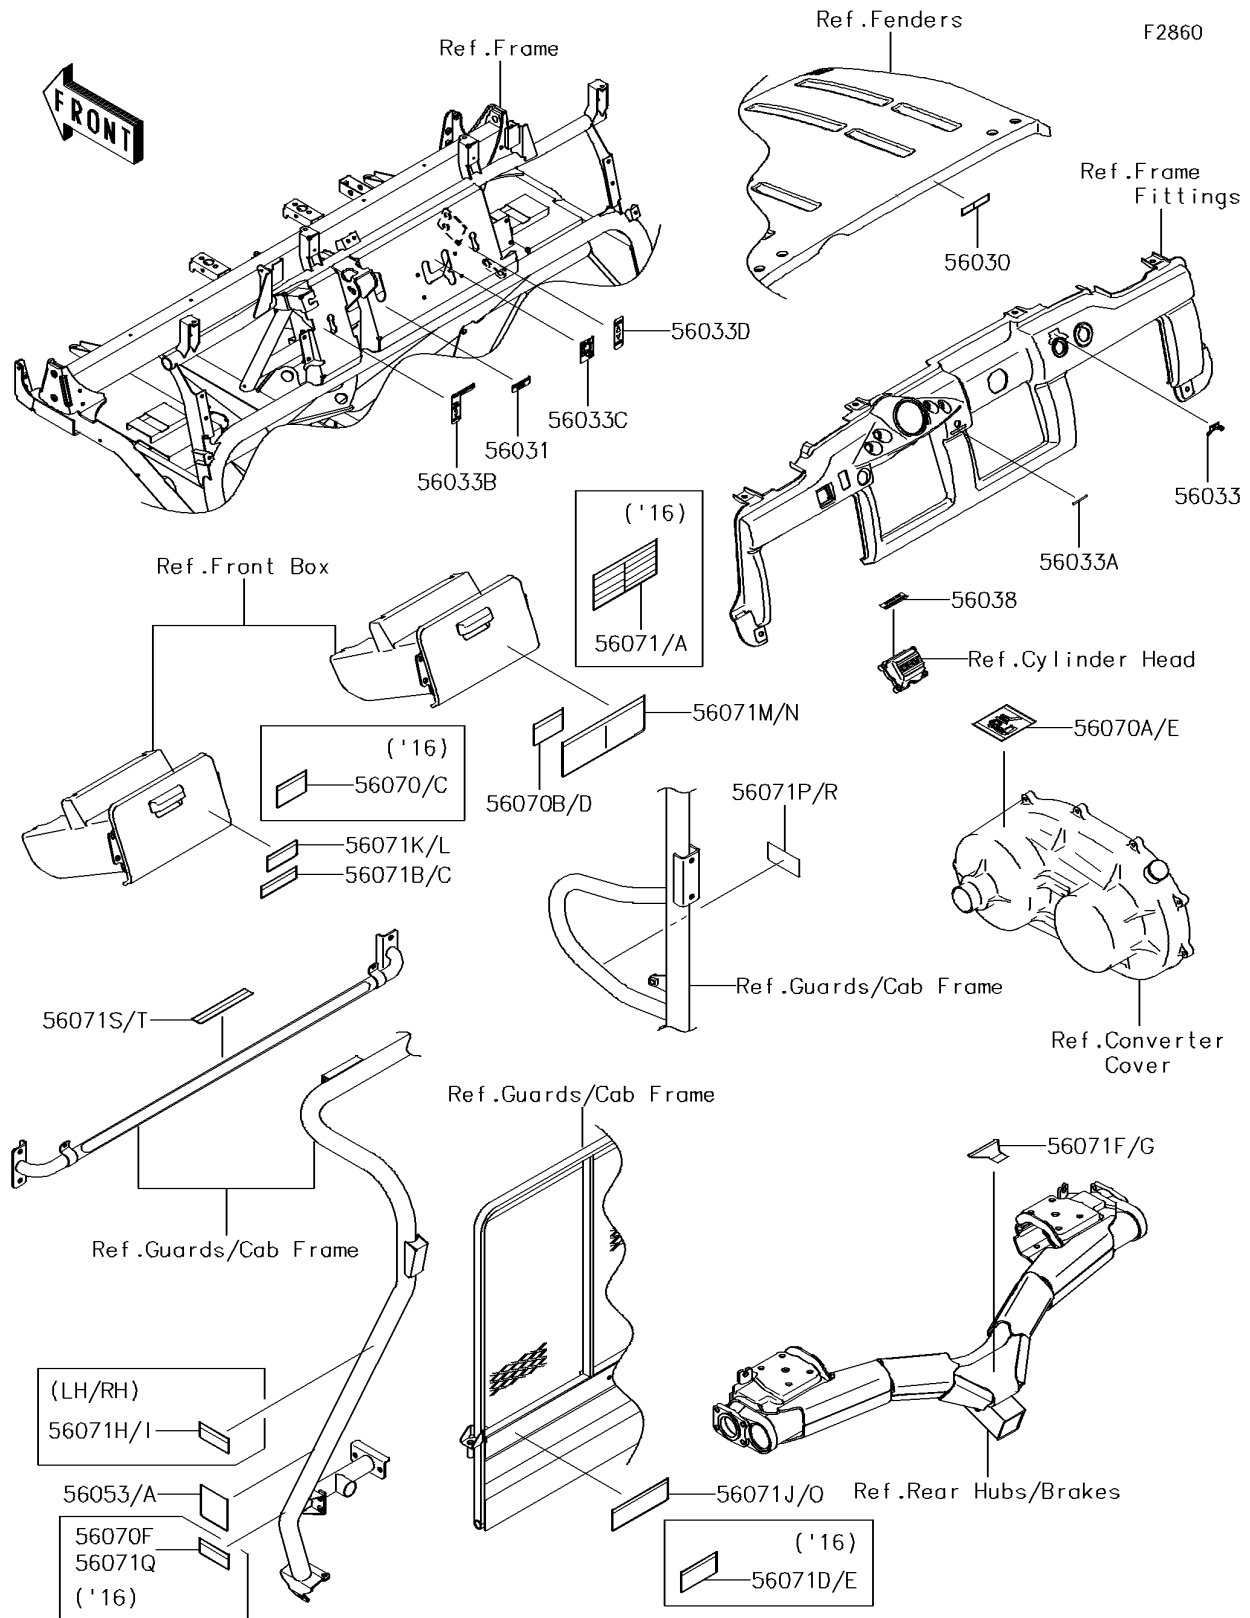

2016 MULE™ 4010 Trans 4x4® SE PARTS DIAGRAM

Labels

2016 MULE™ 4010 Trans 4x4® SE PARTS LIST

Labels

ITEM NAME	PART NUMBER	QUANTITY
LABEL,OPERATING HOOD (Ref # 56030)	56030-0267	1
LABEL-MANUAL,BRAKE FLUID LEVEL (Ref # 56031)	56031-1818	1
LABEL-MANUAL,IGNITION (Ref # 56033)	56033-0212	1
LABEL-MANUAL,POWER STEERING (Ref # 56033A)	56033-0213	1
LABEL-MANUAL,DIFF MODE (Ref # 56033B)	56033-1183	1
LABEL-MANUAL,SHIFT (Ref # 56033C)	56033-1186	1
LABEL-MANUAL,2WD/4WD (Ref # 56033D)	56033-1187	1
LABEL-BRAND (Ref # 56038)	56038-2782	1
LABEL-SPECIFICATION,TIRE (Ref # 56053)	56053-7530	1
LABEL-SPECIFICATION,TIRE (Ref # 56053A)	56053-7534	1
LABEL-WARNING,OFF-HIGHWAY (Ref # 56070)	56070-0050	1
LABEL-WARNING,HOT SURFACES (Ref # 56070A)	56070-0051	1
LABEL-WARNING,BONNET OPERATION (Ref # 56070B)	56070-0053	1
LABEL,OFF-HIGHWAY (Ref # 56070C)	56070-0055	1
LABEL-WARNING,BONNET OPERATION (Ref # 56070D)	56070-0058	1
LABEL-WARNING,HOT SURFACES (Ref # 56070E)	56070-1207	1
LABEL-WARNING,BED RAISED (Ref # 56070F)	56070-7515	1
LABEL-WARNING,GENERAL (Ref # 56071)	56071-0102	1
LABEL-WARNING,GENERAL (Ref # 56071A)	56071-0110	1
LABEL-WARNING,SHIFT CAUTION (Ref # 56071B)	56071-0128	1
LABEL-WARNING,SHIFT CAUTION (Ref # 56071C)	56071-0129	1
LABEL-WARNING,CARGO BED (Ref # 56071D)	56071-0137	1
LABEL-WARNING,CARGO BED (Ref # 56071E)	56071-0139	1
LABEL-WARNING,TRAILER HITCH (Ref # 56071F)	56071-0332	1
LABEL-WARNING,TRAILER HITCH (Ref # 56071G)	56071-0335	1
LABEL-WARNING,CAB FRAME (Ref # 56071H)	56071-0492	1
LABEL,FINGERS PINCH (Ref # 56071I)	56071-0493	1
LABEL-WARNING,GASOLINE (Ref # 56071P)	56071-7501	1
LABEL,BED RAISED (Ref # 56071Q)	56071-7504	1

2016 MULE™ 4010 Trans 4x4® SE PARTS LIST

Labels

ITEM NAME	PART NUMBER	QUANTITY
LABEL,GASOLINE (Ref # 56071R)	56071-7505	1
LABEL,2 FOR REAR SEAT (Ref # 56071S)	56071-7506	1
LABEL-WARNING,REAR SEAT (Ref # 56071T)	56071-7513	1