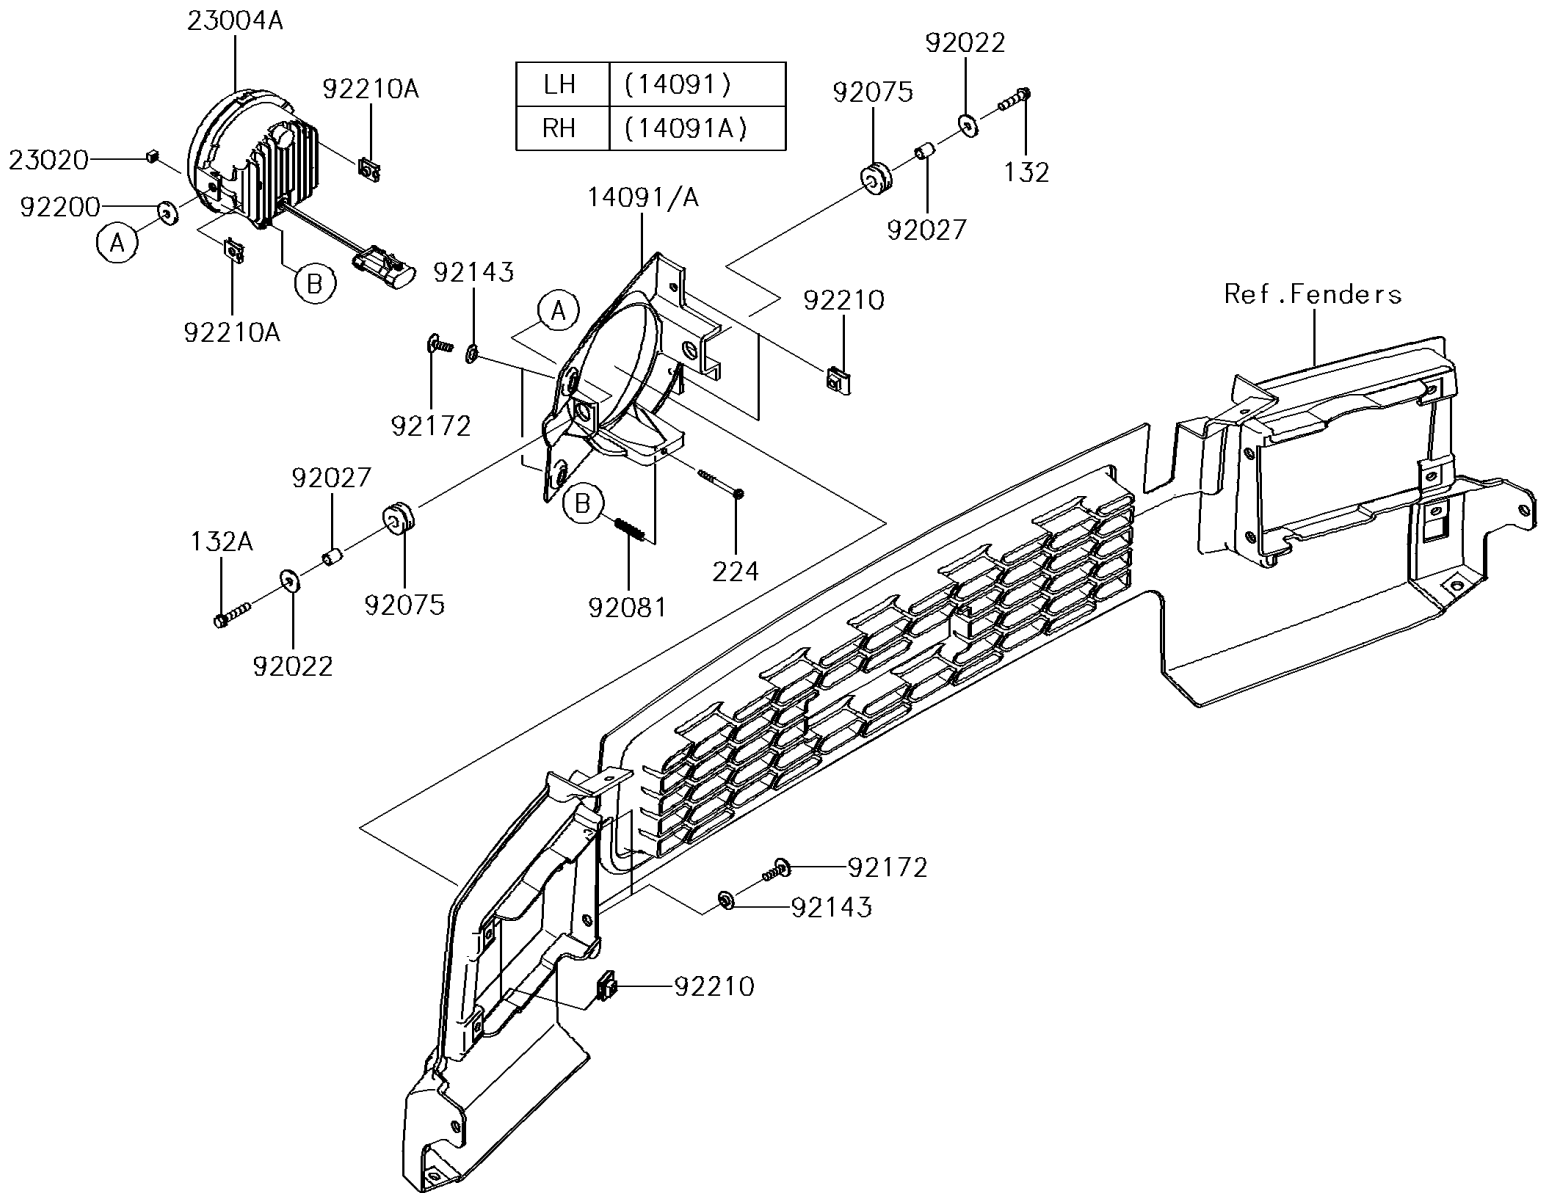

2016 MULE™ 4010 Trans 4x4® SE PARTS DIAGRAM

Headlight(s)

F2710

2016 MULE™ 4010 Trans 4x4® SE PARTS LIST

Headlight(s)

ITEM NAME	PART NUMBER	QUANTITY
BOLT-FLANGED-SMALL,6X25 (Ref # 132)	132BA0625	1
BOLT-FLANGED-SMALL,6X30 (Ref # 132A)	132BA0630	1
COVER,HEAD LAMP,LH (Ref # 14091)	14091-0827	1
COVER,HEAD LAMP,RH (Ref # 14091A)	14091-0828	1
SCREW-PAN-WP-CROS,4X45 (Ref # 224)	224AA0445	1
LAMP-HEAD,LED (Ref # 23004)	23004-0341	1
NUT,4MM,FOCUS ADJUST (Ref # 23020)	23020-018	1
WASHER,6.5X20X1.6 (Ref # 92022)	92022-125	1
COLLAR,6.8X10X12 (Ref # 92027)	92027-162	1
DAMPER,10X24X12 (Ref # 92075)	92075-1690	1
SPRING,FOCUS ADJUST (Ref # 92081)	92081-1896	1
COLLAR (Ref # 92143)	92143-1087	1
SCREW,TAPPING,6X20 (Ref # 92172)	92172-0488	1
WASHER,6.5X20X3.2 (Ref # 92200)	92200-0359	1
NUT,LEAF SPRING,6MM (Ref # 92210)	92210-0624	1
NUT (Ref # 92210A)	92210-1125	1