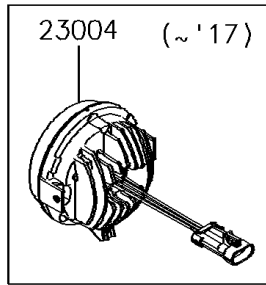

2016 MULE™ 4010 Trans 4x4® SE PARTS DIAGRAM

Headlight(s)

F2710

2016 MULE™ 4010 Trans 4x4® SE PARTS LIST

Headlight(s)

ITEM NAME	PART NUMBER	QUANTITY
BOLT-FLANGED-SMALL,6X25 (Ref # 132)	132BA0625	1
BOLT-FLANGED-SMALL,6X30 (Ref # 132A)	132BA0630	1
COVER,HEAD LAMP,LH (Ref # 14091)	14091-0827	1
COVER,HEAD LAMP,RH (Ref # 14091A)	14091-0828	1
SCREW-PAN-WP-CROS,4X45 (Ref # 224)	224AA0445	1
LAMP-HEAD,LED (Ref # 23004)	23004-0341	1
NUT,4MM,FOCUS ADJUST (Ref # 23020)	23020-018	1
WASHER,6.5X20X1.6 (Ref # 92022)	92022-125	1
COLLAR,6.8X10X12 (Ref # 92027)	92027-162	1
DAMPER,10X24X12 (Ref # 92075)	92075-1690	1
SPRING,FOCUS ADJUST (Ref # 92081)	92081-1896	1
COLLAR (Ref # 92143)	92143-1087	1
SCREW,TAPPING,6X20 (Ref # 92172)	92172-0488	1
WASHER,6.5X20X3.2 (Ref # 92200)	92200-0359	1
NUT,LEAF SPRING,6MM (Ref # 92210)	92210-0624	1
NUT (Ref # 92210A)	92210-1125	1