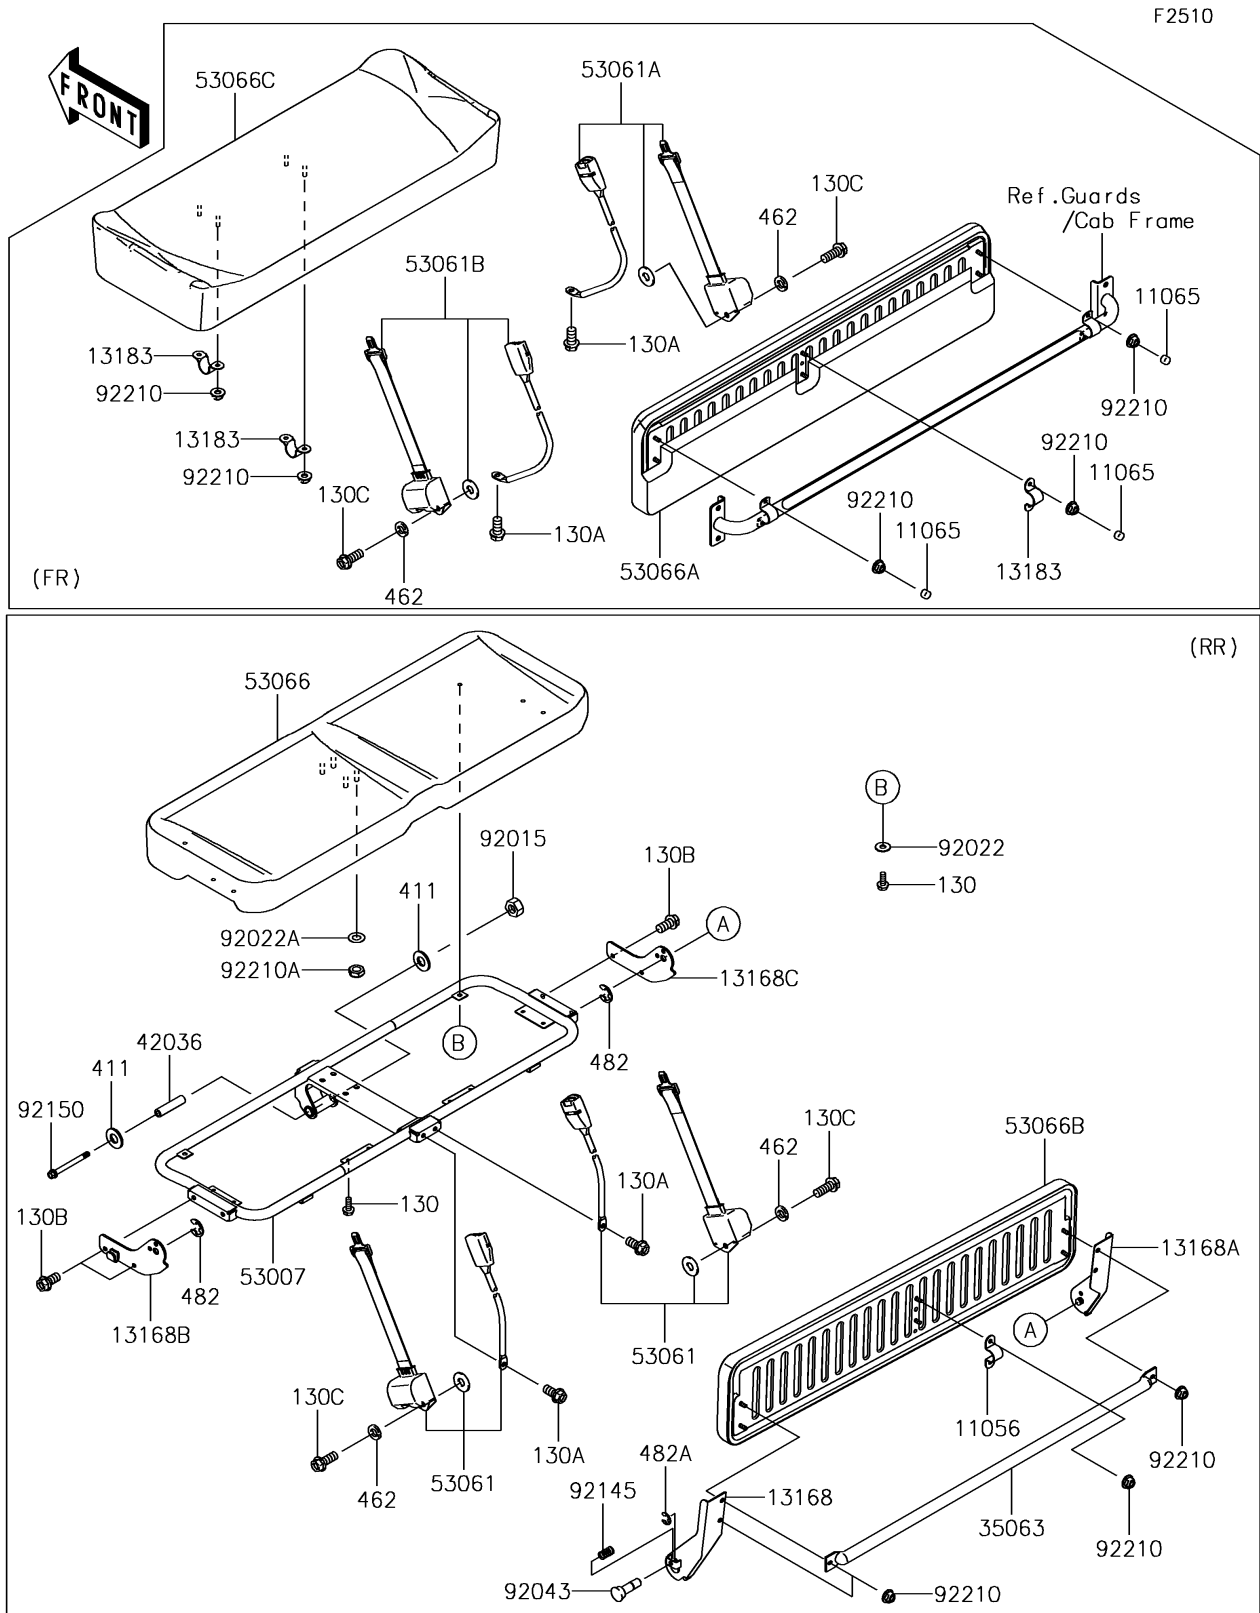

## 2016 MULE™ 4010 Trans 4x4® SE PARTS DIAGRAM

Seat

## 2016 MULE™ 4010 Trans 4x4® SE PARTS LIST

Seat

ITEM NAME	PART NUMBER	QUANTITY
BRACKET,SEAT BACK (Ref # 11056)	11056-0034	1
CAP (Ref # 11065)	11065-7504	1
BOLT-FLANGED,6X16 (Ref # 130)	130BA0616	1
BOLT-FLANGED,12X20 (Ref # 130A)	130BA1220	1
BOLT-FLANGED,10X20 (Ref # 130B)	130BB1020	1
BOLT-FLANGED,12X25 (Ref # 130C)	130BB1225	1
LEVER,SEAT,TOP,LH (Ref # 13168)	13168-7502	1
LEVER,SEAT,TOP,RH (Ref # 13168A)	13168-7503	1
LEVER,SEAT,LWR,LH (Ref # 13168B)	13168-7504	1
LEVER,SEAT,LWR,RH (Ref # 13168C)	13168-7505	1
PLATE,SEAT (Ref # 13183)	13183-1400	1
STAY,REAR BACK (Ref # 35063)	35063-7510	1
WASHER-PLAIN (Ref # 411)	411AB1200	1
SLEEVE,12.1X20X85 (Ref # 42036)	42036-7501	1
WASHER-SPRING,12MM (Ref # 462)	462DB1200	1
CIRCLIP-TYPE-E,12MM (Ref # 482)	482EA0200	1
CIRCLIP-TYPE-E,8MM (Ref # 482A)	482EA8000	1
FRAME-SEAT (Ref # 53007)	53007-0327	1
BELT-SEAT,RR (Ref # 53061)	53061-0314	1
BELT-SEAT,FR,RH (Ref # 53061A)	53061-0315	1
BELT-SEAT,FR,LH (Ref # 53061B)	53061-0316	1
SEAT-ASSY,RR,LWR,BLACK (Ref # 53066)	53066-0237-MA	1
SEAT-ASSY,FR,BACK,BLACK (Ref # 53066A)	53066-0258-MA	1
SEAT-ASSY,RR,BACK,BLACK (Ref # 53066B)	53066-0259-MA	1
SEAT-ASSY,FR,LWR,BLACK (Ref # 53066C)	53066-0274-MA	1
NUT,LOCK,12MM,BLACK (Ref # 92015)	92015-1190	1
WASHER,7X18X1.2 (Ref # 92022)	92022-1545	1
WASHER,10.5X20X1 (Ref # 92022A)	92022-239	1
PIN (Ref # 92043)	92043-7503	1

## 2016 MULE™ 4010 Trans 4x4® SE PARTS LIST

Seat

ITEM NAME	PART NUMBER	QUANTITY
SPRING (Ref # 92145)	92145-7507	1
BOLT,FLANGED,12X117 (Ref # 92150)	92150-1895	1
NUT,FLANGED,LOCK,8MM (Ref # 92210)	92210-0005	1
NUT,LOCK,10MM (Ref # 92210A)	92210-0278	1