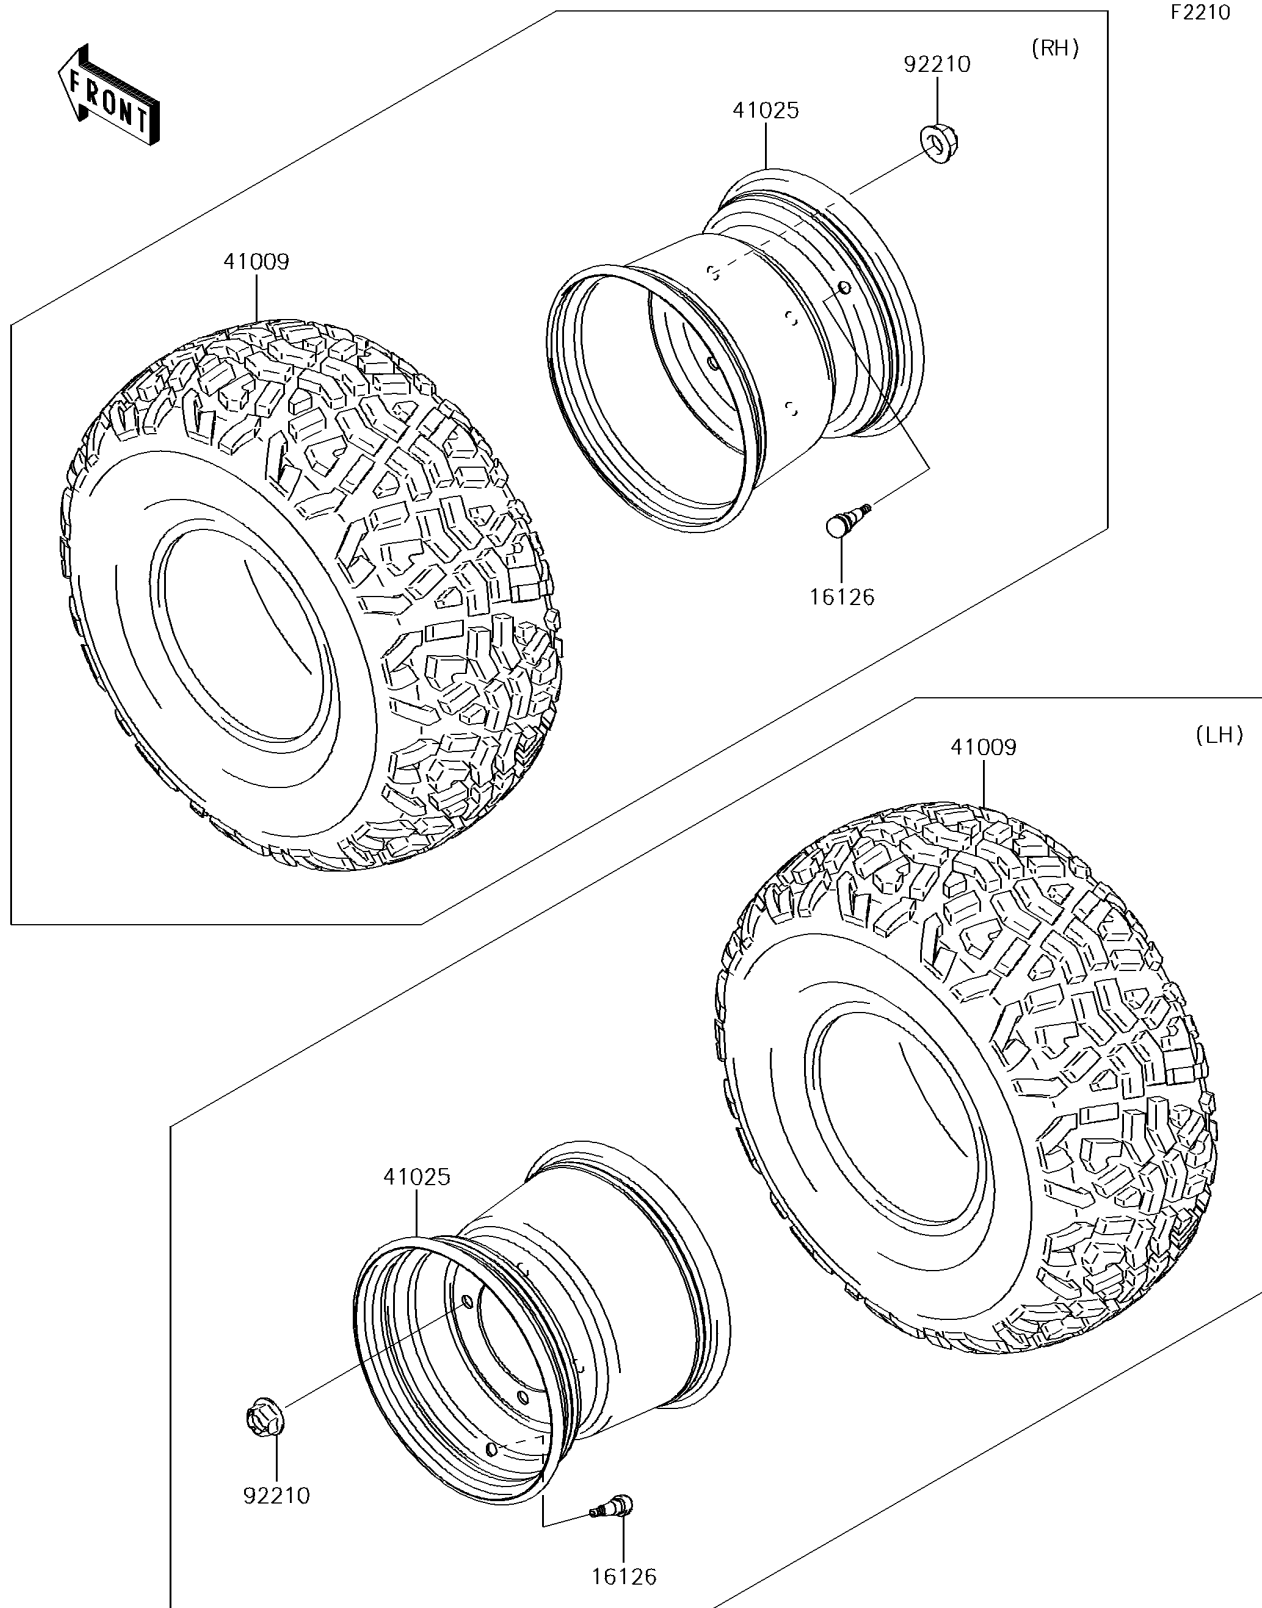

2016 MULE™ 4010 Trans 4x4® SE PARTS DIAGRAM

Wheels/Tires

2016 MULE™ 4010 Trans 4x4® SE PARTS LIST

Wheels/Tires

ITEM NAME	PART NUMBER	QUANTITY
VALVE (Ref # 16126)	16126-4001	1
TIRE,23X11.00-10 4PR (Ref # 41009)	41009-0294	1
RIM,10X8.5AT,F.S.BLACK (Ref # 41025)	41025-7504-397	1
NUT,12MM (Ref # 92210)	92210-0603	1